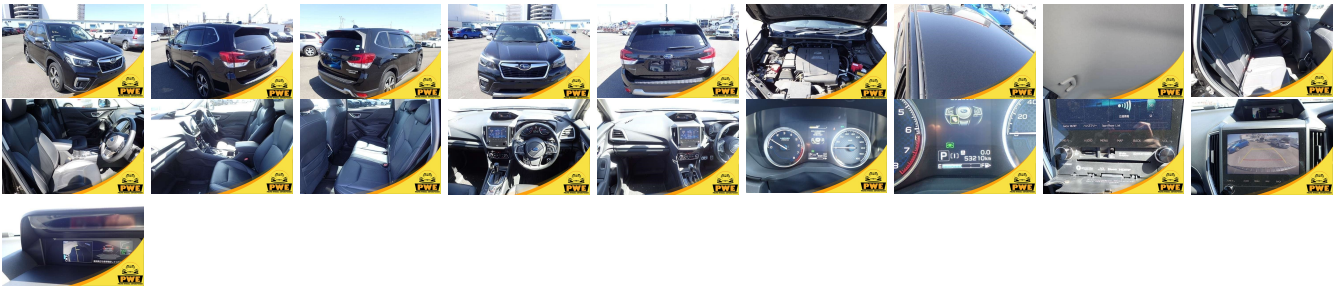

## Vehicle Information

PWE 6116

SUBARU

**First Registration Year:** 2021-06  
**Manufacture Year:** 2021-06

<b>Model:</b>	FORESTER	<b>Chassis No:</b>	SKE-052***	<b>Transmission:</b>	Automatic	<b>Exterior:</b>	
<b>Grade:</b>	4.5	<b>Engine:</b>	FB20-MA1	<b>Mileage:</b>	54,000	<b>Interior:</b>	
<b>Fuel:</b>	Hybrid	<b>Seats:</b>	5	<b>Engine Capacity:</b>	2,000		
<b>Drive Train:</b>	4WD			<b>Color:</b>	BLACK		

## Vehicle Options:

Pwr Steering	Pwr Wind	Pwr Mirrors	Center Lock
Air Cond	Reverse Camera	Pwr Slide Door	Easy Closer
Cruise Control	ABS	Air Bag	Fog Lamps
HID Head Lamps	LED Head Lamps	Spare Key	Remote Key
Push Start	Seat Heater	Pwr Seat	Leather Seat
Floor Mat	Sun Roof	Alloy Wheels	Grill Guard
Rear Wiper	Rear Spoiler	Stereo	Navi/TV
Car CD	Car MD	AUX	Spare Tire
Spare Tire Case	Puncture Repairing Kit	Tool	Jack
Operators Manual	Maint. Record		