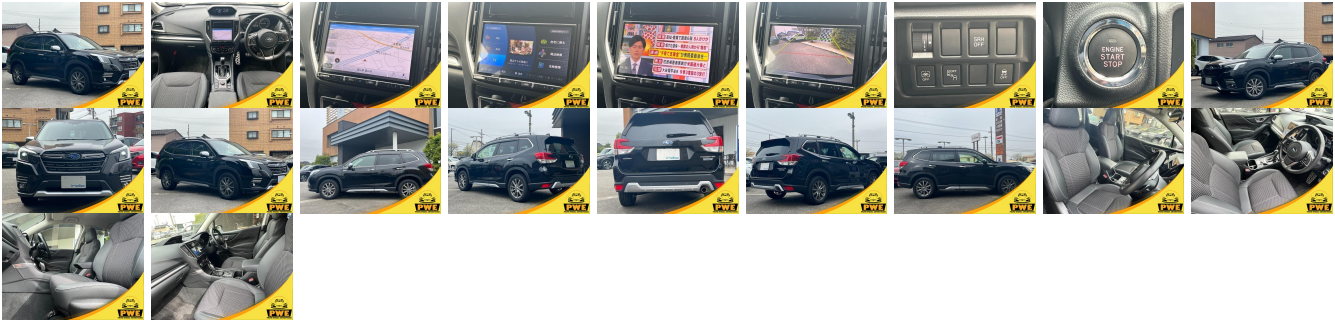

Vehicle Information

PWE 1822

SUBARU

First Registration Year: 2022-03
 Manufacture Year: 2022-03

Model:	FORESTER	Chassis No:	SKE-10****	Transmission:	Automatic	Exterior:
Grade:	4	Engine:		Mileage:	52,711	Interior:
Fuel:	Hybrid	Seats:	5	Engine Capacity:	2,000	
Drive Train:	4WD			Color:	BLACK M	

Vehicle Options:

Pwr Steering	Pwr Wind	Pwr Mirrors	Center Lock
Air Cond	Reverse Camera	Pwr Slide Door	Easy Closer
Cruise Control	ABS	Air Bag	Fog Lamps
HID Head Lamps	LED Head Lamps	Spare Key	Remote Key
Push Start	Seat Heater	Pwr Seat	Leather Seat
Floor Mat	Sun Roof	Alloy Wheels	Grill Guard
Rear Wiper	Rear Spoiler	Stereo	Navi/TV
Car CD	Car MD	AUX	Spare Tire
Spare Tire Case	Puncture Repairing Kit	Tool	Jack
Operators Manual	Maint. Record		