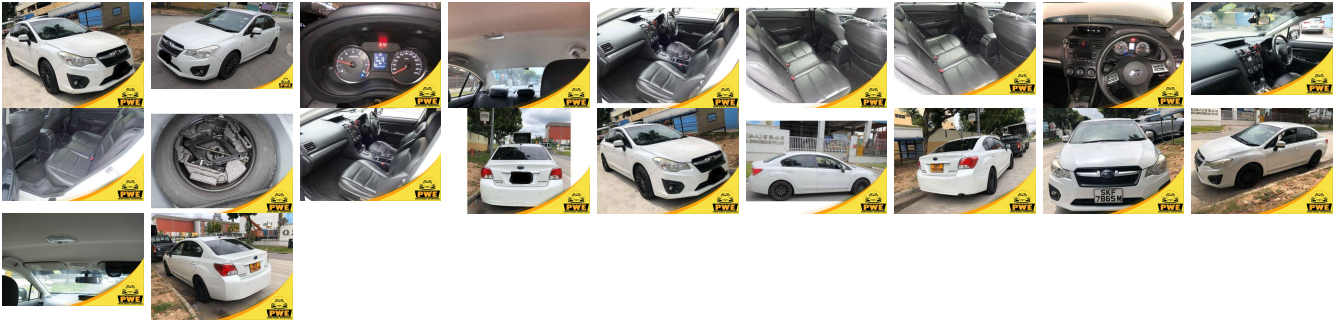

Vehicle Information

PWE 1720

SUBARU

First Registration Year: 2012-06
Manufacture Year: 2012-06

Model: IMPREZA **Chassis No:** JF1GJ3KC5CG**5133 **Transmission:** Automatic **Exterior:**
Grade: 4.5 **Engine:** **Mileage:** 86,500 **Interior:**
Fuel: Petrol **Seats:** 5 **Engine Capacity:** 1,600
Drive Train: 4WD **Color:** WHITE

Vehicle Options:

Pwr Steering	Pwr Wind	Pwr Mirrors	Center Lock
Air Cond	Reverse Camera	Pwr Slide Door	Easy Closer
Cruise Control	ABS	Air Bag	Fog Lamps
HID Head Lamps	LED Head Lamps	Spare Key	Remote Key
Push Start	Seat Heater	Pwr Seat	Leather Seat
Floor Mat	Sun Roof	Alloy Wheels	Grill Guard
Rear Wiper	Rear Spoiler	Stereo	Navi/TV
Car CD	Car MD	AUX	Spare Tire
Spare Tire Case	Puncture Repairing Kit	Tool	Jack
Operators Manual	Maint. Record		