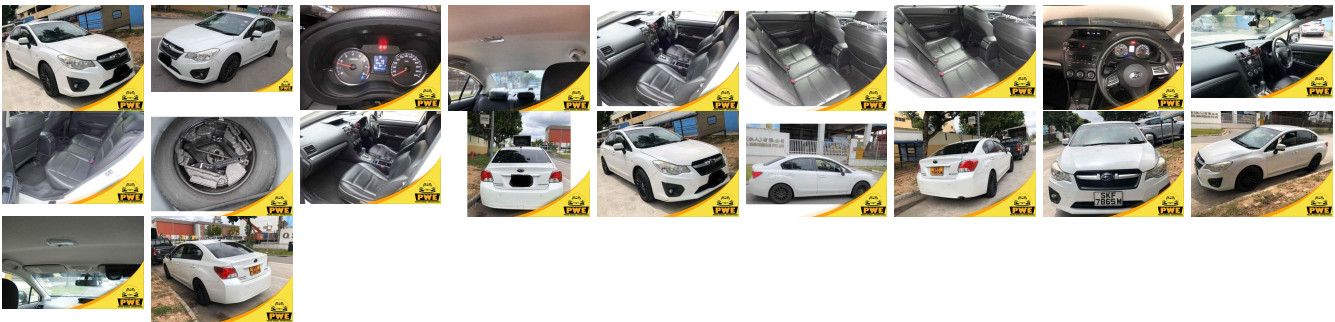

Vehicle Information

PWE 1720

SUBARU

First Registration Year: 2012-06
Manufacture Year: 2012-06

Model: IMPREZA **Chassis No:** JF1GJ3KC5CG***T*** **Transmission:** Automatic **Exterior:**
Grade: 4.5 **Engine:** **Mileage:** 86,500 **Interior:**
Fuel: Petrol **Seats:** 5 **Engine Capacity:** 1,600
Drive Train: 4WD **Color:** WHITE

Vehicle Options:

Pwr Steering	Pwr Wind	Pwr Mirrors	Center Lock
Air Cond	Reverse Camera	Pwr Slide Door	Easy Closer
Cruise Control	ABS	Air Bag	Fog Lamps
HID Head Lamps	LED Head Lamps	Spare Key	Remote Key
Push Start	Seat Heater	Pwr Seat	Leather Seat
Floor Mat	Sun Roof	Alloy Wheels	Grill Guard
Rear Wiper	Rear Spoiler	Stereo	Navi/TV
Car CD	Car MD	AUX	Spare Tire
Spare Tire Case	Puncture Repairing Kit	Tool	Jack
Operators Manual	Maint. Record		