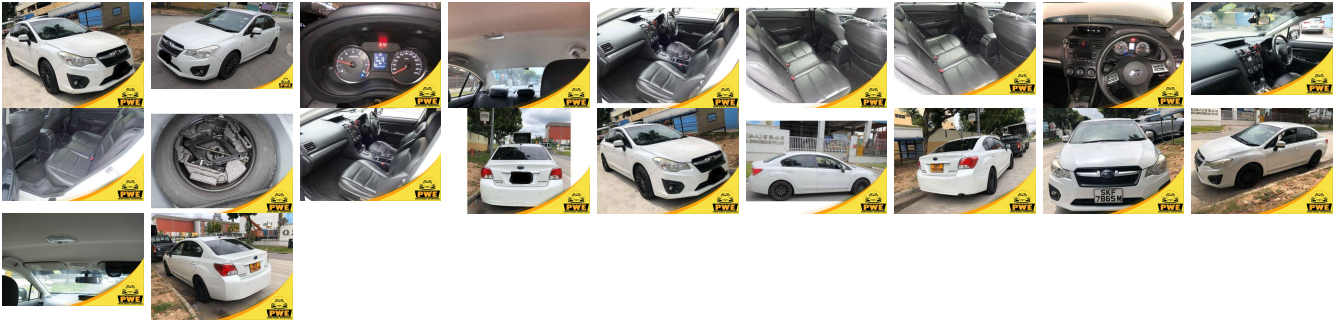

## Vehicle Information

PWE 1720

SUBARU

**First Registration Year:** 2012-06  
**Manufacture Year:** 2012-06

<b>Model:</b>	IMPREZA	<b>Chassis No:</b>	JF1GJ3KC5CG***9133	<b>Transmission:</b>	Automatic	<b>Exterior:</b>	
<b>Grade:</b>	4.5	<b>Engine:</b>		<b>Mileage:</b>	86,500	<b>Interior:</b>	
<b>Fuel:</b>	Petrol	<b>Seats:</b>	5	<b>Engine Capacity:</b>	1,600		
<b>Drive Train:</b>	4WD			<b>Color:</b>	WHITE		

## Vehicle Options:

Pwr Steering	Pwr Wind	Pwr Mirrors	Center Lock
Air Cond	Reverse Camera	Pwr Slide Door	Easy Closer
Cruise Control	ABS	Air Bag	Fog Lamps
HID Head Lamps	LED Head Lamps	Spare Key	Remote Key
Push Start	Seat Heater	Pwr Seat	Leather Seat
Floor Mat	Sun Roof	Alloy Wheels	Grill Guard
Rear Wiper	Rear Spoiler	Stereo	Navi/TV
Car CD	Car MD	AUX	Spare Tire
Spare Tire Case	Puncture Repairing Kit	Tool	Jack
Operators Manual	Maint. Record		