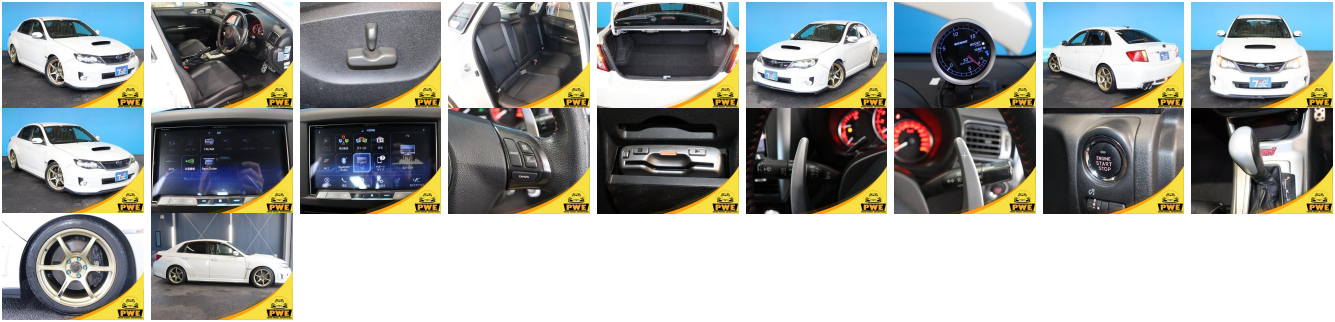

Vehicle Information

PWE 1295

SUBARU

First Registration Year: 2013-09
Manufacture Year: 2013-09

Model:	IMPREZA WRX STI A LINE	Chassis No:	GVF-02****	Transmission:	Automatic	Exterior:	
Grade:	4.5	Engine:		Mileage:	72,994	Interior:	
Fuel:	Petrol	Seats:	5	Engine Capacity:	2,500		
Drive Train:	4WD			Color:	PEARL WHITE		

Vehicle Options:

Pwr Steering	Pwr Wind	Pwr Mirrors	Center Lock
Air Cond	Reverse Camera	Pwr Slide Door	Easy Closer
Cruise Control	ABS	Air Bag	Fog Lamps
HID Head Lamps	LED Head Lamps	Spare Key	Remote Key
Push Start	Seat Heater	Pwr Seat	Leather Seat
Floor Mat	Sun Roof	Alloy Wheels	Grill Guard
Rear Wiper	Rear Spoiler	Stereo	Navi/TV
Car CD	Car MD	AUX	Spare Tire
Spare Tire Case	Puncture Repairing Kit	Tool	Jack
Operators Manual	Maint. Record		