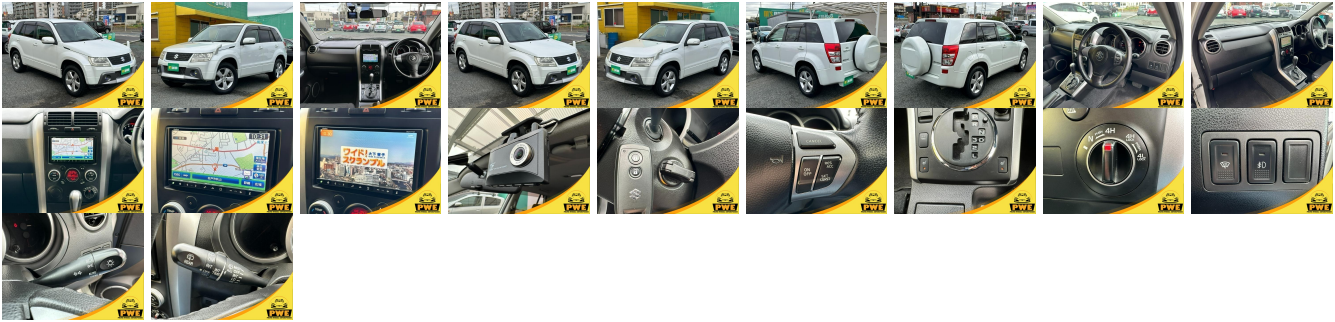

Vehicle Information

PWE 1325

SUZUKI

First Registration Year: 2010-10
Manufacture Year: 2010-10

Model: ESCUDO XG **Chassis No:** TDA4W-23**** **Transmission:** Automatic **Exterior:**
Grade: 4.5 **Engine:** **Mileage:** 74,561 **Interior:**
Fuel: Petrol **Seats:** 5 **Engine Capacity:** 2,400
Drive Train: 4WD **Color:** PEARL WHITE

Vehicle Options:

Pwr Steering	Pwr Wind	Pwr Mirrors	Center Lock
Air Cond	Reverse Camera	Pwr Slide Door	Easy Closer
Cruise Control	ABS	Air Bag	Fog Lamps
HID Head Lamps	LED Head Lamps	Spare Key	Remote Key
Push Start	Seat Heater	Pwr Seat	Leather Seat
Floor Mat	Sun Roof	Alloy Wheels	Grill Guard
Rear Wiper	Rear Spoiler	Stereo	Navi/TV
Car CD	Car MD	AUX	Spare Tire
Spare Tire Case	Puncture Repairing Kit	Tool	Jack
Operators Manual	Maint. Record		