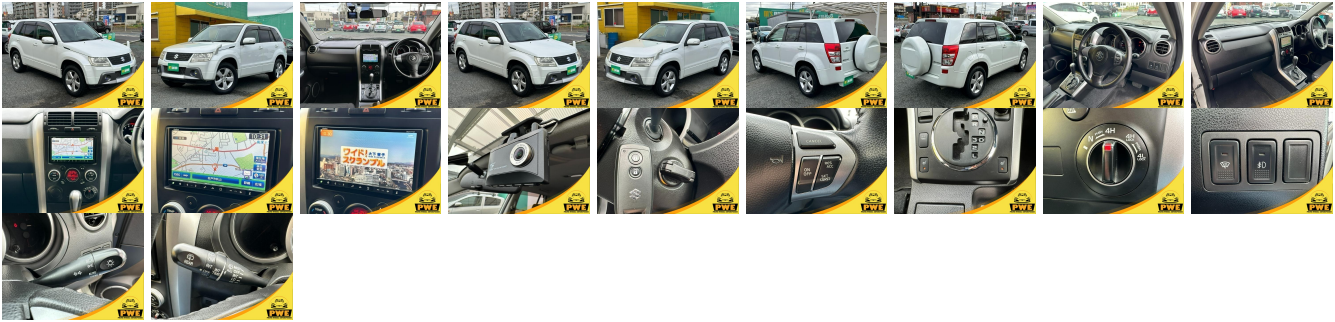

Vehicle Information

PWE 1325

SUZUKI

First Registration Year: 2010-10
 Manufacture Year: 2010-10

Model: ESCUDO XG **Chassis No:** TDA4W-23**** **Transmission:** Automatic **Exterior:**
Grade: 4.5 **Engine:** **Mileage:** 74,561 **Interior:**
Fuel: Petrol **Seats:** 5 **Engine Capacity:** 2,400
Drive Train: 4WD **Color:** PEARL WHITE

Vehicle Options:

Pwr Steering	Pwr Wind	Pwr Mirrors	Center Lock
Air Cond	Reverse Camera	Pwr Slide Door	Easy Closer
Cruise Control	ABS	Air Bag	Fog Lamps
HID Head Lamps	LED Head Lamps	Spare Key	Remote Key
Push Start	Seat Heater	Pwr Seat	Leather Seat
Floor Mat	Sun Roof	Alloy Wheels	Grill Guard
Rear Wiper	Rear Spoiler	Stereo	Navi/TV
Car CD	Car MD	AUX	Spare Tire
Spare Tire Case	Puncture Repairing Kit	Tool	Jack
Operators Manual	Maint. Record		