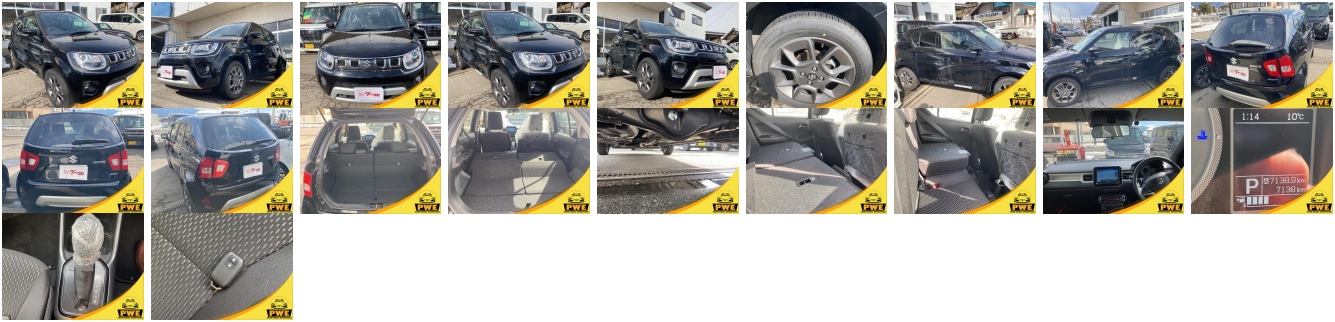

Vehicle Information

PWE 6100

SUZUKI

First Registration Year: 2023-04
Manufacture Year: 2023-04

Model: IGNIS **Chassis No:** FF21S-400*** **Transmission:** Automatic **Exterior:**
Grade: 5.0 **Engine:** **Mileage:** 7,140 **Interior:**
Fuel: Hybrid **Seats:** 5 **Engine Capacity:** 1,200
Drive Train: 4WD **Color:** BLACK M

Vehicle Options:

Pwr Steering	Pwr Wind	Pwr Mirrors	Center Lock
Air Cond	Reverse Camera	Pwr Slide Door	Easy Closer
Cruise Control	ABS	Air Bag	Fog Lamps
HID Head Lamps	LED Head Lamps	Spare Key	Remote Key
Push Start	Seat Heater	Pwr Seat	Leather Seat
Floor Mat	Sun Roof	Alloy Wheels	Grill Guard
Rear Wiper	Rear Spoiler	Stereo	Navi/TV
Car CD	Car MD	AUX	Spare Tire
Spare Tire Case	Puncture Repairing Kit	Tool	Jack
Operators Manual	Maint. Record		