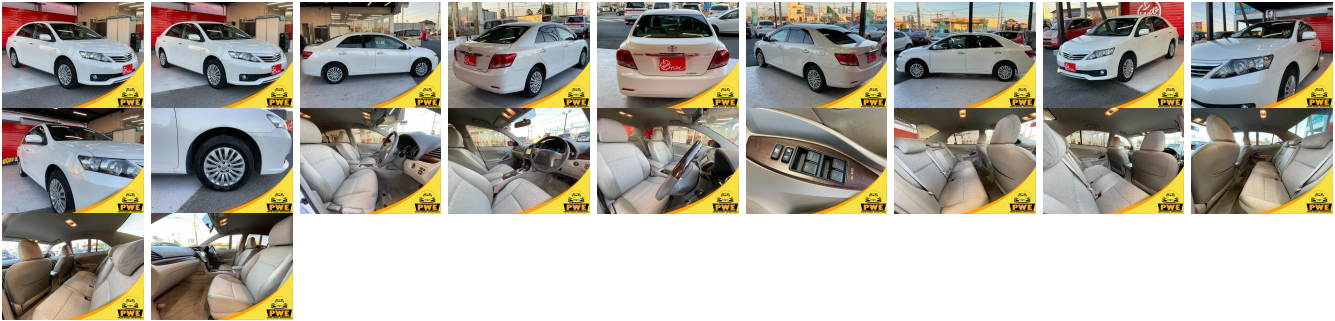

Vehicle Information

PWE 1206

TOYOTA

First Registration Year: 2011-08
Manufacture Year: 2011-08

Model: ALLION **Chassis No:** NZT260-312**** **Transmission:** Automatic **Exterior:**
Grade: 4.5 **Engine:** **Mileage:** 53,289 **Interior:**
Fuel: Petrol **Seats:** 5 **Engine Capacity:** 1,500
Drive Train: **Color:** PEARL

Vehicle Options:

Pwr Steering	Pwr Wind	Pwr Mirrors	Center Lock
Air Cond	Reverse Camera	Pwr Slide Door	Easy Closer
Cruise Control	ABS	Air Bag	Fog Lamps
HID Head Lamps	LED Head Lamps	Spare Key	Remote Key
Push Start	Seat Heater	Pwr Seat	Leather Seat
Floor Mat	Sun Roof	Alloy Wheels	Grill Guard
Rear Wiper	Rear Spoiler	Stereo	Navi/TV
Car CD	Car MD	AUX	Spare Tire
Spare Tire Case	Puncture Repairing Kit	Tool	Jack
Operators Manual	Maint. Record		