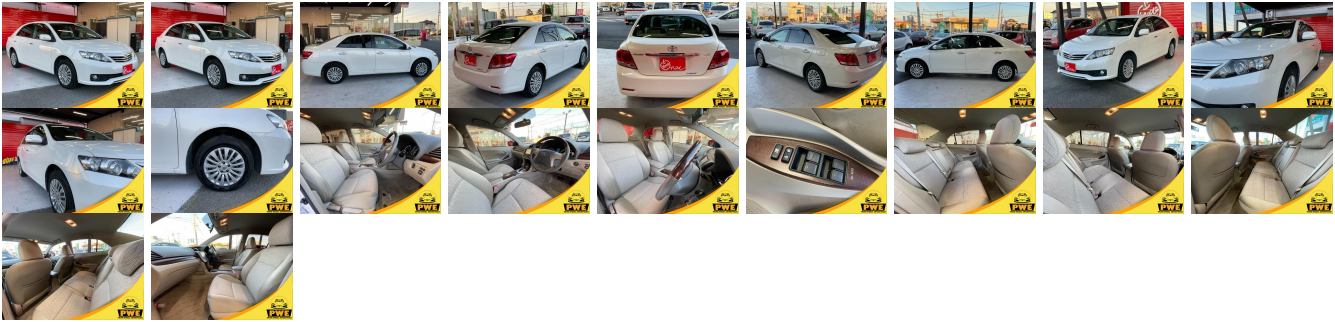

Vehicle Information

PWE 1206

TOYOTA

First Registration Year: 2011-08
Manufacture Year: 2011-08

Model: ALLION **Chassis No:** NZT260-312**** **Transmission:** Automatic **Exterior:**
Grade: 4.5 **Engine:** **Mileage:** 53,289 **Interior:**
Fuel: Petrol **Seats:** 5 **Engine Capacity:** 1,500
Drive Train: **Color:** PEARL

Vehicle Options:

Pwr Steering	Pwr Wind	Pwr Mirrors	Center Lock
Air Cond	Reverse Camera	Pwr Slide Door	Easy Closer
Cruise Control	ABS	Air Bag	Fog Lamps
HID Head Lamps	LED Head Lamps	Spare Key	Remote Key
Push Start	Seat Heater	Pwr Seat	Leather Seat
Floor Mat	Sun Roof	Alloy Wheels	Grill Guard
Rear Wiper	Rear Spoiler	Stereo	Navi/TV
Car CD	Car MD	AUX	Spare Tire
Spare Tire Case	Puncture Repairing Kit	Tool	Jack
Operators Manual	Maint. Record		