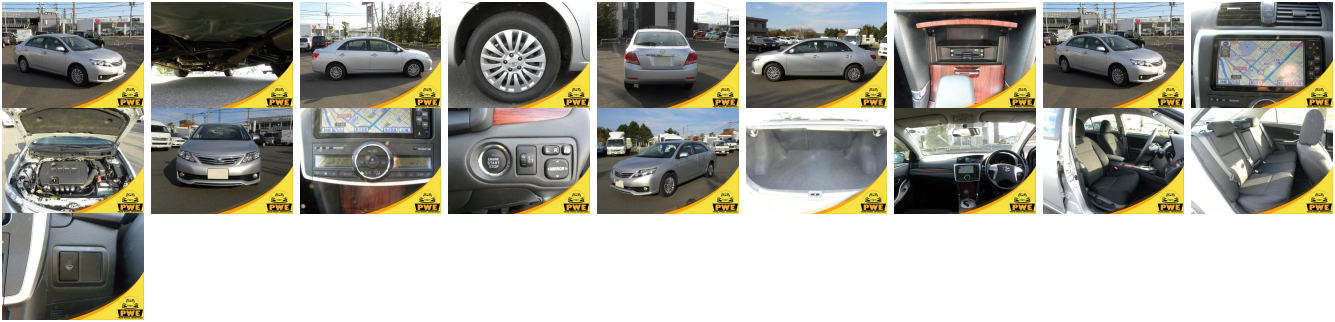

## Vehicle Information

PWE 1205

TOYOTA

**First Registration Year:** 2011-02  
**Manufacture Year:** 2011-02

**Model:** ALLION      **Chassis No:** ZRT260-308\*\*\*\*      **Transmission:** Automatic      **Exterior:**  
**Grade:** 4.5      **Engine:**      **Mileage:** 75,556      **Interior:**  
**Fuel:** Petrol      **Seats:** 5      **Engine Capacity:** 1,800  
**Drive Train:** 2WD      **Color:** SILVER

## Vehicle Options:

Pwr Steering	Pwr Wind	Pwr Mirrors	Center Lock
Air Cond	Reverse Camera	Pwr Slide Door	Easy Closer
Cruise Control	ABS	Air Bag	Fog Lamps
HID Head Lamps	LED Head Lamps	Spare Key	Remote Key
Push Start	Seat Heater	Pwr Seat	Leather Seat
Floor Mat	Sun Roof	Alloy Wheels	Grill Guard
Rear Wiper	Rear Spoiler	Stereo	Navi/TV
Car CD	Car MD	AUX	Spare Tire
Spare Tire Case	Puncture Repairing Kit	Tool	Jack
Operators Manual	Maint. Record		