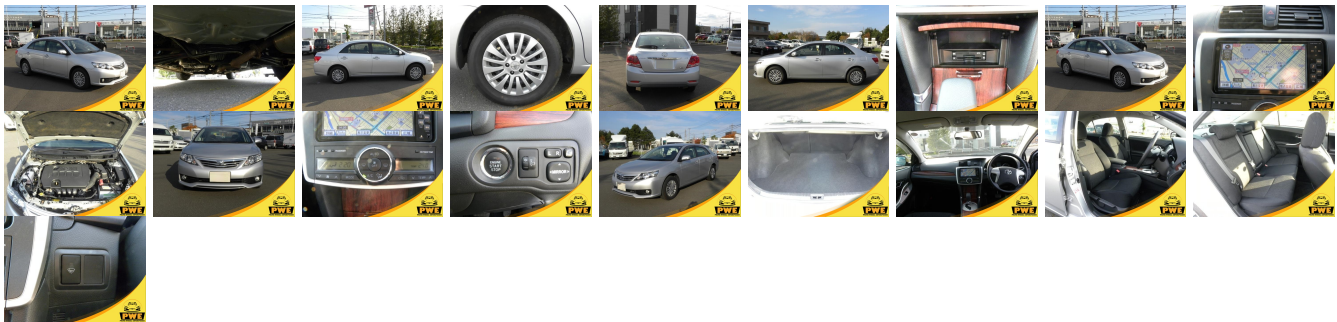

Vehicle Information

PWE 1205

TOYOTA

First Registration Year: 2011-02
Manufacture Year: 2011-02

Model: ALLION **Chassis No:** ZRT260-308**** **Transmission:** Automatic **Exterior:**
Grade: 4.5 **Engine:** **Mileage:** 75,556 **Interior:**
Fuel: Petrol **Seats:** 5 **Engine Capacity:** 1,800
Drive Train: 2WD **Color:** SILVER

Vehicle Options:

Pwr Steering	Pwr Wind	Pwr Mirrors	Center Lock
Air Cond	Reverse Camera	Pwr Slide Door	Easy Closer
Cruise Control	ABS	Air Bag	Fog Lamps
HID Head Lamps	LED Head Lamps	Spare Key	Remote Key
Push Start	Seat Heater	Pwr Seat	Leather Seat
Floor Mat	Sun Roof	Alloy Wheels	Grill Guard
Rear Wiper	Rear Spoiler	Stereo	Navi/TV
Car CD	Car MD	AUX	Spare Tire
Spare Tire Case	Puncture Repairing Kit	Tool	Jack
Operators Manual	Maint. Record		