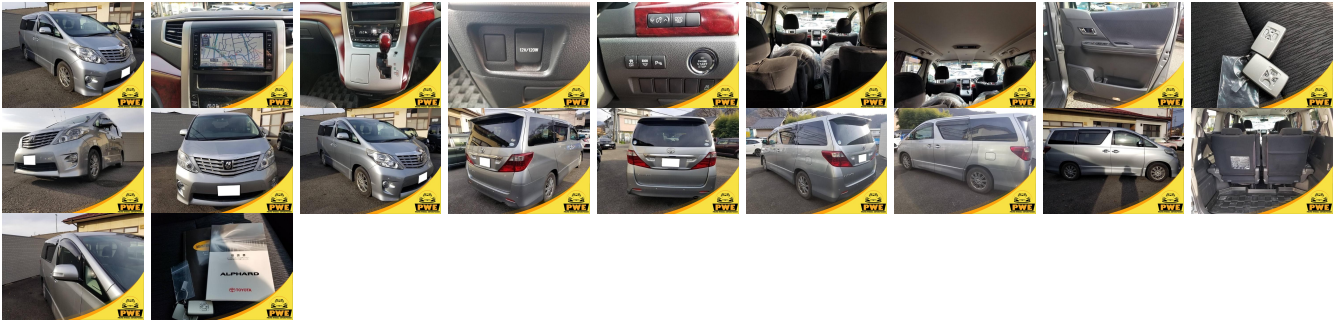

## Vehicle Information

PWE 1208

TOYOTA

**First Registration Year:** 2008-10  
**Manufacture Year:** 2008-10

<b>Model:</b>	ALPHARD	<b>Chassis No:</b>	ANH20-802****	<b>Transmission:</b>	Automatic	<b>Exterior:</b>	
<b>Grade:</b>	4.5	<b>Engine:</b>		<b>Mileage:</b>	88,788	<b>Interior:</b>	
<b>Fuel:</b>	Petrol	<b>Seats:</b>	7	<b>Engine Capacity:</b>	2,400		
<b>Drive Train:</b>	4WD			<b>Color:</b>	SILVER		

## Vehicle Options:

Pwr Steering	Pwr Wind	Pwr Mirrors	Center Lock
Air Cond	Reverse Camera	Pwr Slide Door	Easy Closer
Cruise Control	ABS	Air Bag	Fog Lamps
HID Head Lamps	LED Head Lamps	Spare Key	Remote Key
Push Start	Seat Heater	Pwr Seat	Leather Seat
Floor Mat	Sun Roof	Alloy Wheels	Grill Guard
Rear Wiper	Rear Spoiler	Stereo	Navi/TV
Car CD	Car MD	AUX	Spare Tire
Spare Tire Case	Puncture Repairing Kit	Tool	Jack
Operators Manual	Maint. Record		