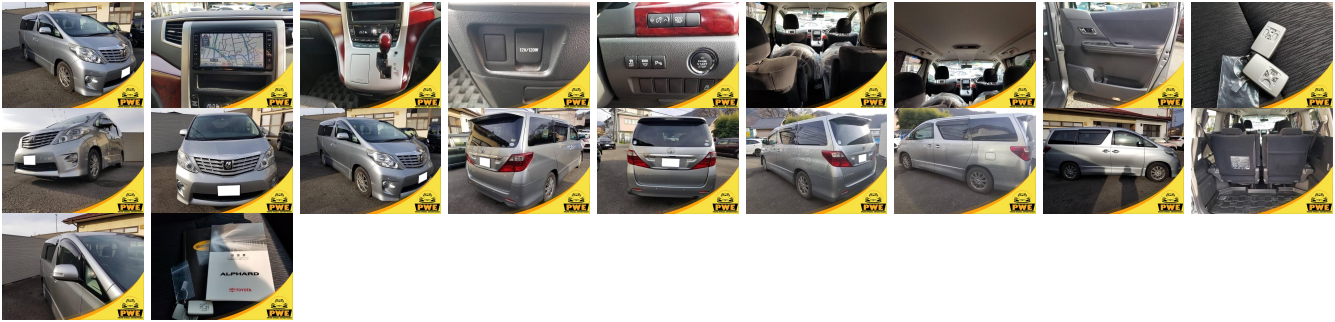

Vehicle Information

PWE 1208

TOYOTA

First Registration Year: 2008-10
Manufacture Year: 2008-10

Model:	ALPHARD	Chassis No:	ANH20-802****	Transmission:	Automatic	Exterior:	
Grade:	4.5	Engine:		Mileage:	88,788	Interior:	
Fuel:	Petrol	Seats:	7	Engine Capacity:	2,400		
Drive Train:	4WD			Color:	SILVER		

Vehicle Options:

Pwr Steering	Pwr Wind	Pwr Mirrors	Center Lock
Air Cond	Reverse Camera	Pwr Slide Door	Easy Closer
Cruise Control	ABS	Air Bag	Fog Lamps
HID Head Lamps	LED Head Lamps	Spare Key	Remote Key
Push Start	Seat Heater	Pwr Seat	Leather Seat
Floor Mat	Sun Roof	Alloy Wheels	Grill Guard
Rear Wiper	Rear Spoiler	Stereo	Navi/TV
Car CD	Car MD	AUX	Spare Tire
Spare Tire Case	Puncture Repairing Kit	Tool	Jack
Operators Manual	Maint. Record		