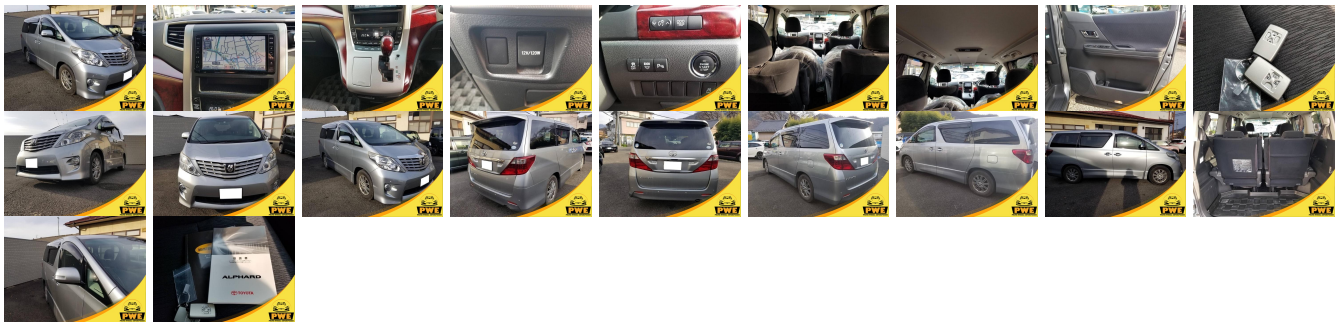

Vehicle Information

PWE 1211

TOYOTA

First Registration Year: 2008-06
Manufacture Year: 2008-06

Model: ALPHARD **Chassis No:** ANH20W-804**** **Transmission:** Automatic **Exterior:**
Grade: 4.5 **Engine:** **Mileage:** 88,788 **Interior:**
Fuel: Petrol **Engine Capacity:** 2,400
Drive Train: 2WD **Seats:** 7 **Color:** SILVER

Vehicle Options:

Pwr Steering	Pwr Wind	Pwr Mirrors	Center Lock
Air Cond	Reverse Camera	Pwr Slide Door	Easy Closer
Cruise Control	ABS	Air Bag	Fog Lamps
HID Head Lamps	LED Head Lamps	Spare Key	Remote Key
Push Start	Seat Heater	Pwr Seat	Leather Seat
Floor Mat	Sun Roof	Alloy Wheels	Grill Guard
Rear Wiper	Rear Spoiler	Stereo	Navi/TV
Car CD	Car MD	AUX	Spare Tire
Spare Tire Case	Puncture Repairing Kit	Tool	Jack
Operators Manual	Maint. Record		