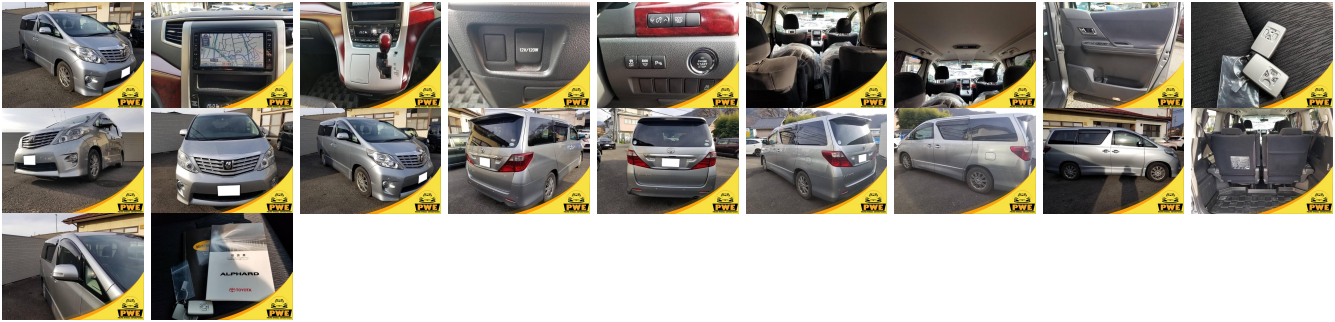

Vehicle Information

PWE 1211

TOYOTA

First Registration Year: 2008-06
Manufacture Year: 2008-06

Model:	ALPHARD	Chassis No:	ANH20W-804****	Transmission:	Automatic	Exterior:	
Grade:	4.5	Engine:		Mileage:	88,788	Interior:	
Fuel:	Petrol	Seats:	7	Engine Capacity:	2,400		
Drive Train:	2WD			Color:	SILVER		

Vehicle Options:

Pwr Steering	Pwr Wind	Pwr Mirrors	Center Lock
Air Cond	Reverse Camera	Pwr Slide Door	Easy Closer
Cruise Control	ABS	Air Bag	Fog Lamps
HID Head Lamps	LED Head Lamps	Spare Key	Remote Key
Push Start	Seat Heater	Pwr Seat	Leather Seat
Floor Mat	Sun Roof	Alloy Wheels	Grill Guard
Rear Wiper	Rear Spoiler	Stereo	Navi/TV
Car CD	Car MD	AUX	Spare Tire
Spare Tire Case	Puncture Repairing Kit	Tool	Jack
Operators Manual	Maint. Record		