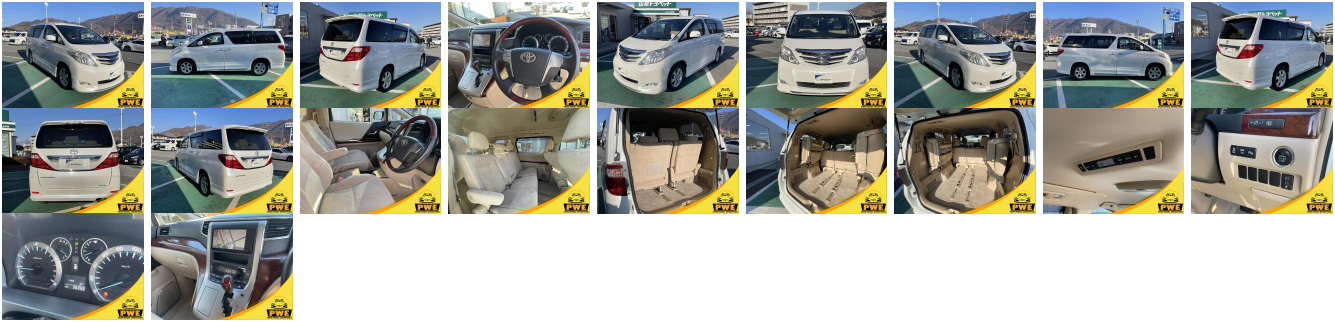

Vehicle Information

PWE 1212

TOYOTA

First Registration Year: 2009-11
Manufacture Year: 2009-11

Model: ALPHARD 240G **Chassis No:** ANH25-802**** **Transmission:** Automatic **Exterior:**
Grade: 4.5 **Engine:** **Mileage:** 69,883 **Interior:**
Fuel: Petrol **Seats:** 6 **Engine Capacity:** 2,400
Drive Train: 4WD **Color:** WHITE