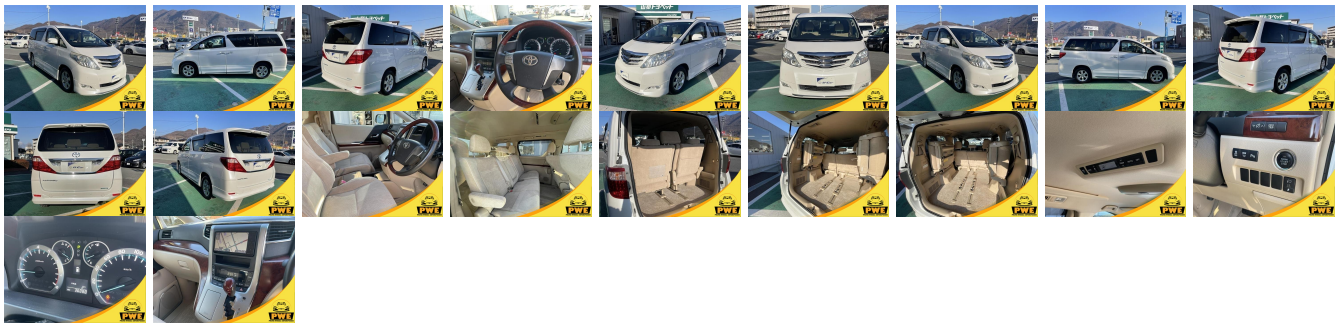

**Vehicle Information**

**PWE 1212**

TOYOTA

**First Registration Year:** 2009-11  
**Manufacture Year:** 2009-11

**Model:** ALPHARD 240G **Chassis No:** ANH25-802\*\*\*\* **Transmission:** Automatic **Exterior:**  
**Grade:** 4.5 **Engine:** **Mileage:** 69,883 **Interior:**  
**Fuel:** Petrol **Seats:** 6 **Engine Capacity:** 2,400  
**Drive Train:** 4WD **Color:** WHITE