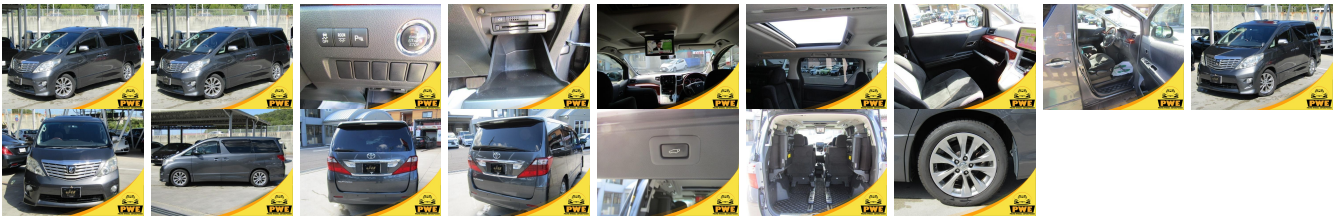

## Vehicle Information

PWE 1263

TOYOTA

First Registration Year: 2010-05  
 Manufacture Year: 2010-05

**Model:** ALPHARD 240S PRIME SELECTION 2  
**Grade:** 4.5  
**Fuel:** Petrol  
**Drive Train:** 2WD

**Chassis No:** ANH20-812\*\*\*\*  
**Engine:**  
**Seats:** 7

**Transmission:** Automatic  
**Mileage:** 89,613  
**Engine Capacity:** 2,400  
**Color:** SILVER M

**Exterior:**  
**Interior:**