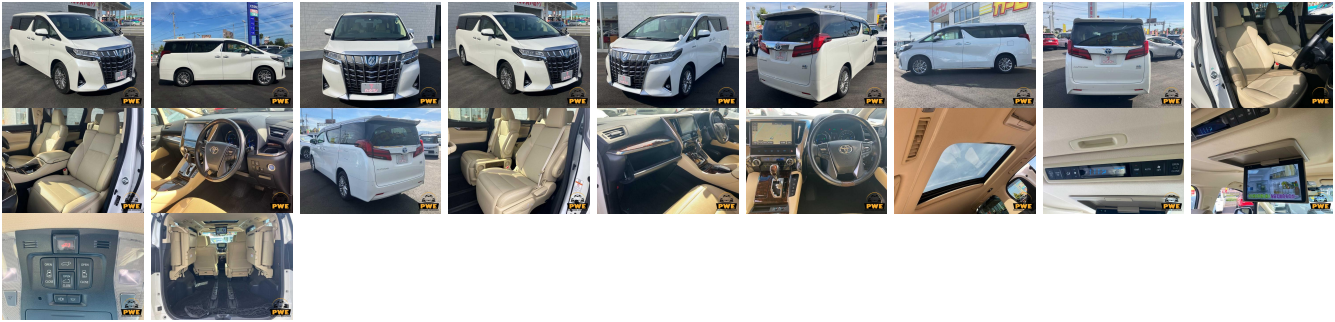

Vehicle Information

PWE 6206

Toyota

First Registration Year: 2018-09
Manufacture Year: 2018-09

Model:	Alphard	Chassis No:	AYH30-006****	Transmission:	Automatic	Exterior:
Grade:	4.5	Engine:		Mileage:	42,106	Interior:
Fuel:	Hybrid	Seats:	7	Engine Capacity:	2,500	
Drive Train:				Color:	Pearl	

Vehicle Options:

Pwr Steering	Pwr Wind	Pwr Mirrors	Center Lock
Air Cond	Reverse Camera	Pwr Slide Door	Easy Closer
Cruise Control	ABS	Air Bag	Fog Lamps
HID Head Lamps	LED Head Lamps	Spare Key	Remote Key
Push Start	Seat Heater	Pwr Seat	Leather Seat
Floor Mat	Sun Roof	Alloy Wheels	Grill Guard
Rear Wiper	Rear Spoiler	Stereo	Navi/TV
Car CD	Car MD	AUX	Spare Tire
Spare Tire Case	Puncture Repairing Kit	Tool	Jack
Operators Manual	Maint. Record		