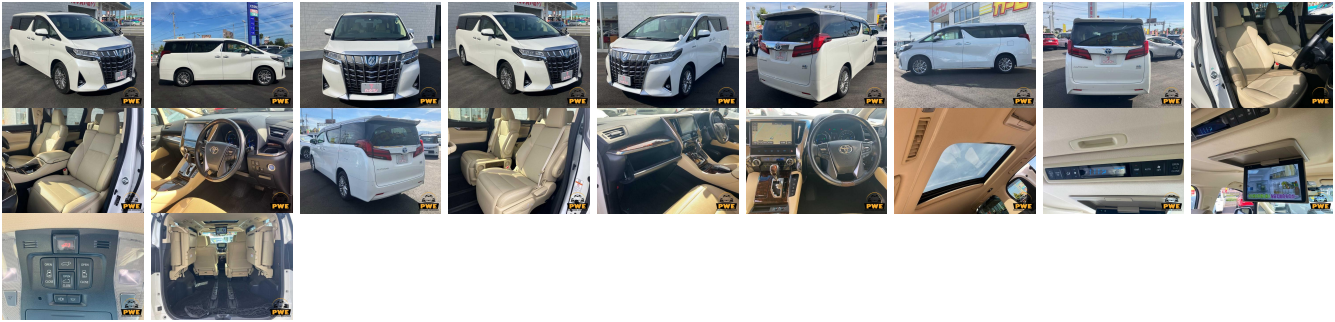

Vehicle Information

PWE 6206

Toyota

First Registration Year: 2018-09
Manufacture Year: 2018-09

Model: Alphard **Chassis No:** AYH30-006**** **Transmission:** Automatic **Exterior:**
Grade: 4.5 **Engine:** **Mileage:** 42,106 **Interior:**
Fuel: Hybrid **Seats:** 7 **Engine Capacity:** 2,500
Drive Train: **Color:** Pearl

Vehicle Options:

Pwr Steering	Pwr Wind	Pwr Mirrors	Center Lock
Air Cond	Reverse Camera	Pwr Slide Door	Easy Closer
Cruise Control	ABS	Air Bag	Fog Lamps
HID Head Lamps	LED Head Lamps	Spare Key	Remote Key
Push Start	Seat Heater	Pwr Seat	Leather Seat
Floor Mat	Sun Roof	Alloy Wheels	Grill Guard
Rear Wiper	Rear Spoiler	Stereo	Navi/TV
Car CD	Car MD	AUX	Spare Tire
Spare Tire Case	Puncture Repairing Kit	Tool	Jack
Operators Manual	Maint. Record		