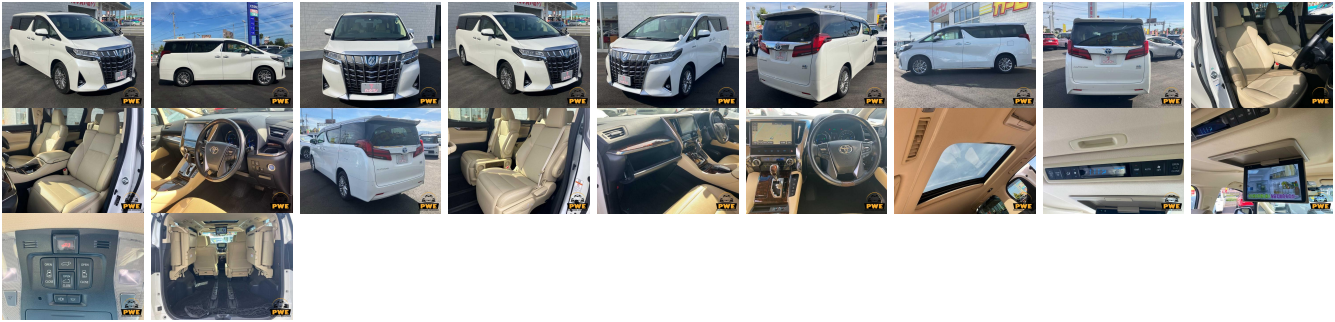

## Vehicle Information

PWE 6206

Toyota

**First Registration Year:** 2018-09  
**Manufacture Year:** 2018-09

**Model:** Alphard      **Chassis No:** AYH30-006\*\*\*\*      **Transmission:** Automatic      **Exterior:**  
**Grade:** 4.5      **Engine:**      **Mileage:** 42,106      **Interior:**  
**Fuel:** Hybrid      **Seats:** 7      **Engine Capacity:** 2,500  
**Drive Train:**      **Color:** Pearl

## Vehicle Options:

Pwr Steering	Pwr Wind	Pwr Mirrors	Center Lock
Air Cond	Reverse Camera	Pwr Slide Door	Easy Closer
Cruise Control	ABS	Air Bag	Fog Lamps
HID Head Lamps	LED Head Lamps	Spare Key	Remote Key
Push Start	Seat Heater	Pwr Seat	Leather Seat
Floor Mat	Sun Roof	Alloy Wheels	Grill Guard
Rear Wiper	Rear Spoiler	Stereo	Navi/TV
Car CD	Car MD	AUX	Spare Tire
Spare Tire Case	Puncture Repairing Kit	Tool	Jack
Operators Manual	Maint. Record		