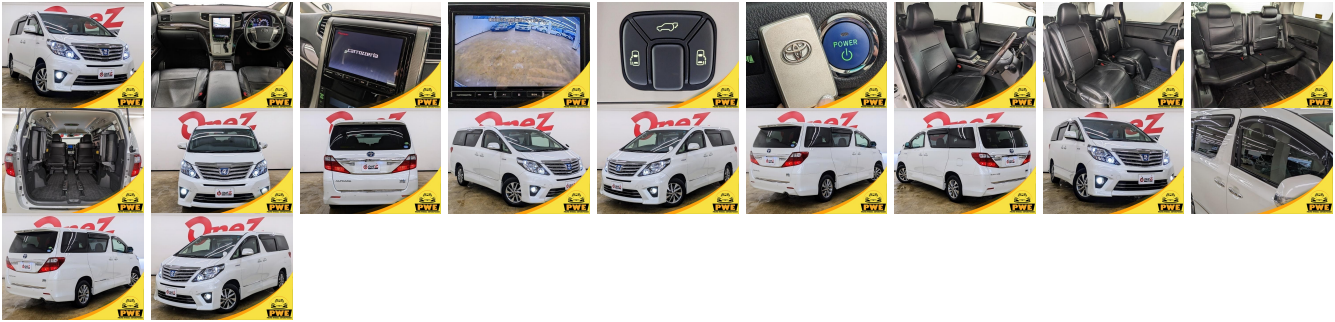

Vehicle Information

PWE 1209

TOYOTA

First Registration Year: 2013-04
Manufacture Year: 2013-04

Model:	ALPHARD HYBRID SR	Chassis No:	ATH20W- 803****	Transmission:	Automatic	Exterior:	
Grade:	4.5	Engine:		Mileage:	64,435	Interior:	
Fuel:	Hybrid	Seats:	7	Engine Capacity:	2,400		
Drive Train:	4WD			Color:	PEARL WHITE		

Vehicle Options:

Pwr Steering	Pwr Wind	Pwr Mirrors	Center Lock
Air Cond	Reverse Camera	Pwr Slide Door	Easy Closer
Cruise Control	ABS	Air Bag	Fog Lamps
HID Head Lamps	LED Head Lamps	Spare Key	Remote Key
Push Start	Seat Heater	Pwr Seat	Leather Seat
Floor Mat	Sun Roof	Alloy Wheels	Grill Guard
Rear Wiper	Rear Spoiler	Stereo	Navi/TV
Car CD	Car MD	AUX	Spare Tire
Spare Tire Case	Puncture Repairing Kit	Tool	Jack
Operators Manual	Maint. Record		

\$13,900