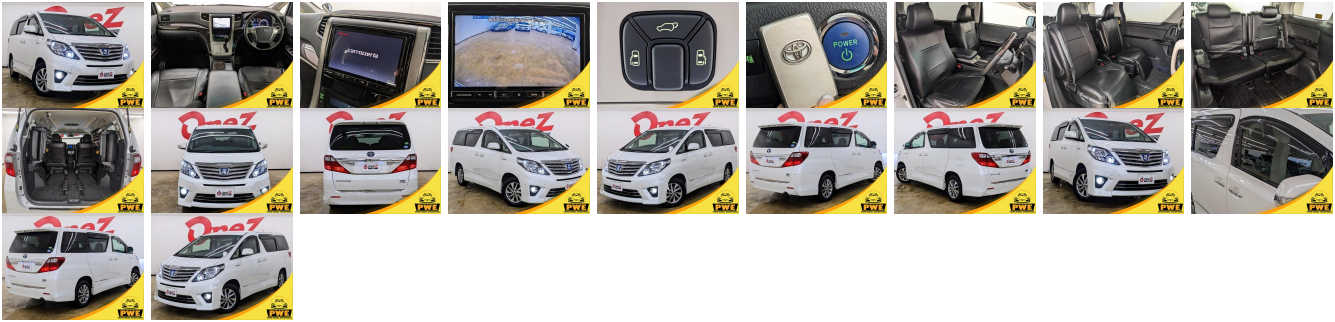

## Vehicle Information

PWE 1209

TOYOTA

**First Registration Year:** 2013-04  
**Manufacture Year:** 2013-04

<b>Model:</b>	ALPHARD HYBRID SR	<b>Chassis No:</b>	ATH20W- 803****	<b>Transmission:</b>	Automatic	<b>Exterior:</b>	
<b>Grade:</b>	4.5	<b>Engine:</b>		<b>Mileage:</b>	64,435	<b>Interior:</b>	
<b>Fuel:</b>	Hybrid	<b>Seats:</b>	7	<b>Engine Capacity:</b>	2,400		
<b>Drive Train:</b>	4WD			<b>Color:</b>	PEARL WHITE		

## Vehicle Options:

Pwr Steering	Pwr Wind	Pwr Mirrors	Center Lock
Air Cond	Reverse Camera	Pwr Slide Door	Easy Closer
Cruise Control	ABS	Air Bag	Fog Lamps
HID Head Lamps	LED Head Lamps	Spare Key	Remote Key
Push Start	Seat Heater	Pwr Seat	Leather Seat
Floor Mat	Sun Roof	Alloy Wheels	Grill Guard
Rear Wiper	Rear Spoiler	Stereo	Navi/TV
Car CD	Car MD	AUX	Spare Tire
Spare Tire Case	Puncture Repairing Kit	Tool	Jack
Operators Manual	Maint. Record		

**\$13,900**