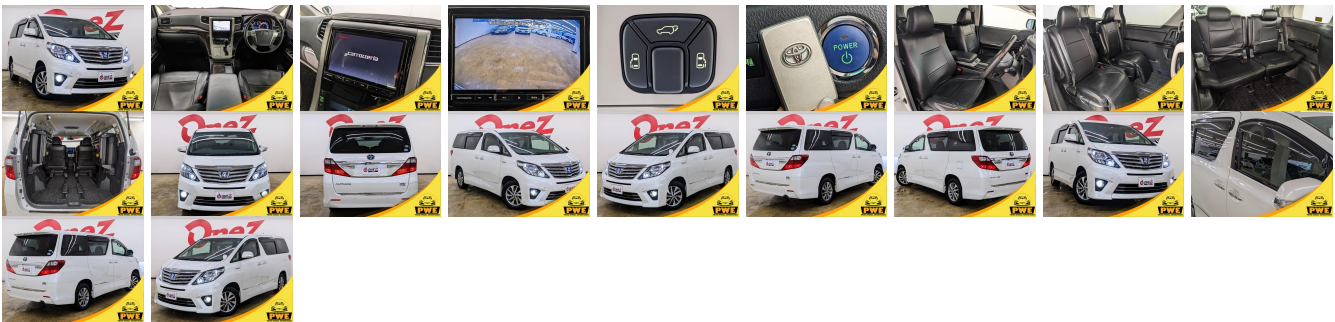

Vehicle Information

PWE 1209

TOYOTA

First Registration Year: 2013-04
Manufacture Year: 2013-04

Model: ALPHARD HYBRID SR **Chassis No:** ATH20W-803**** **Transmission:** Automatic **Exterior:**
Grade: 4.5 **Engine:** **Mileage:** 64,435 **Interior:**
Fuel: Hybrid **Seats:** 7 **Engine Capacity:** 2,400
Drive Train: 4WD **Color:** PEARL WHITE

Vehicle Options:

Pwr Steering	Pwr Wind	Pwr Mirrors	Center Lock
Air Cond	Reverse Camera	Pwr Slide Door	Easy Closer
Cruise Control	ABS	Air Bag	Fog Lamps
HID Head Lamps	LED Head Lamps	Spare Key	Remote Key
Push Start	Seat Heater	Pwr Seat	Leather Seat
Floor Mat	Sun Roof	Alloy Wheels	Grill Guard
Rear Wiper	Rear Spoiler	Stereo	Navi/TV
Car CD	Car MD	AUX	Spare Tire
Spare Tire Case	Puncture Repairing Kit	Tool	Jack
Operators Manual	Maint. Record		

\$13,900