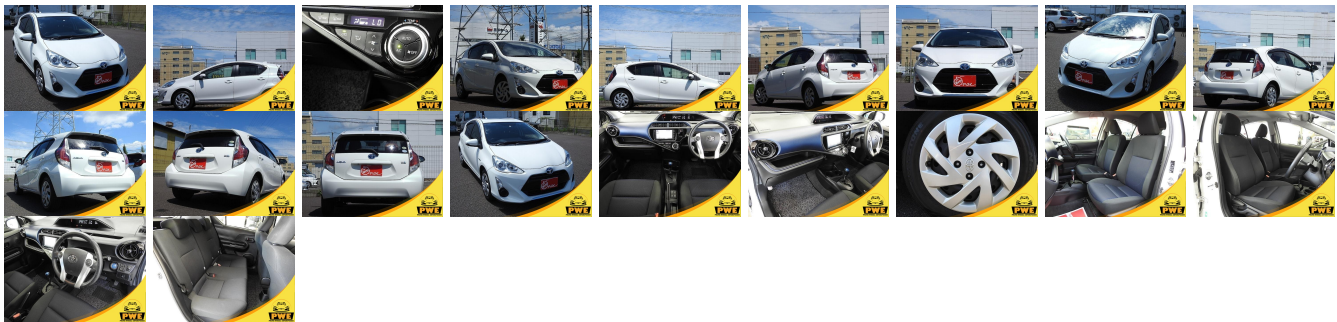

Vehicle Information

PWE 1009

TOYOTA

First Registration Year: 2015-09
Manufacture Year: 2015-09

Model: AQUA **Chassis No:** NHP10-651**** **Transmission:** Automatic **Exterior:**
Grade: 3.5 **Engine:** **Mileage:** 73,416 **Interior:**
Fuel: Hybrid **Seats:** 5 **Engine Capacity:** 1,500
Drive Train: **Color:** PEARL WHITE

Vehicle Options:

Pwr Steering	Pwr Wind	Pwr Mirrors	Center Lock
Air Cond	Reverse Camera	Pwr Slide Door	Easy Closer
Cruise Control	ABS	Air Bag	Fog Lamps
HID Head Lamps	LED Head Lamps	Spare Key	Remote Key
Push Start	Seat Heater	Pwr Seat	Leather Seat
Floor Mat	Sun Roof	Alloy Wheels	Grill Guard
Rear Wiper	Rear Spoiler	Stereo	Navi/TV
Car CD	Car MD	AUX	Spare Tire
Spare Tire Case	Puncture Repairing Kit	Tool	Jack
Operators Manual	Maint. Record		