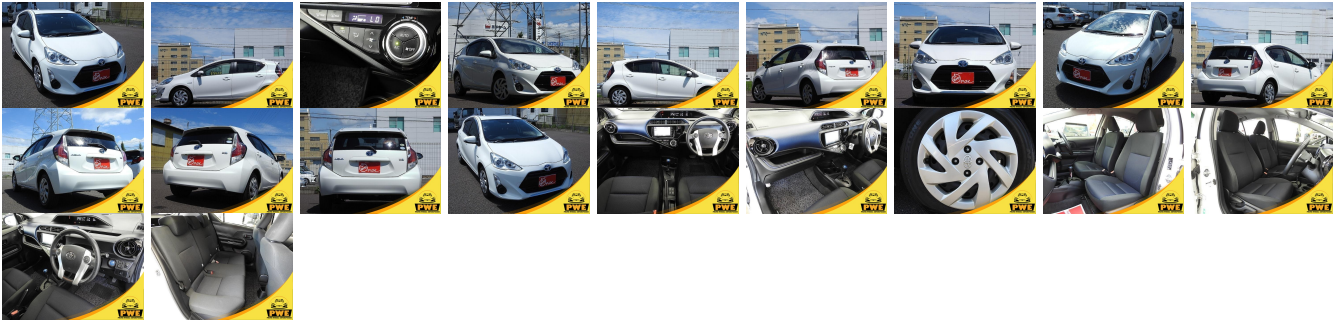

Vehicle Information

PWE 1009

TOYOTA

First Registration Year: 2015-09
Manufacture Year: 2015-09

Model: AQUA	Chassis No: NHP10-651****	Transmission: Automatic	Exterior:
Grade: 3.5	Engine:	Mileage: 73,416	Interior:
Fuel: Hybrid	Seats: 5	Engine Capacity: 1,500	
Drive Train:		Color: PEARL WHITE	

Vehicle Options:

Pwr Steering	Pwr Wind	Pwr Mirrors	Center Lock
Air Cond	Reverse Camera	Pwr Slide Door	Easy Closer
Cruise Control	ABS	Air Bag	Fog Lamps
HID Head Lamps	LED Head Lamps	Spare Key	Remote Key
Push Start	Seat Heater	Pwr Seat	Leather Seat
Floor Mat	Sun Roof	Alloy Wheels	Grill Guard
Rear Wiper	Rear Spoiler	Stereo	Navi/TV
Car CD	Car MD	AUX	Spare Tire
Spare Tire Case	Puncture Repairing Kit	Tool	Jack
Operators Manual	Maint. Record		

\$2,800