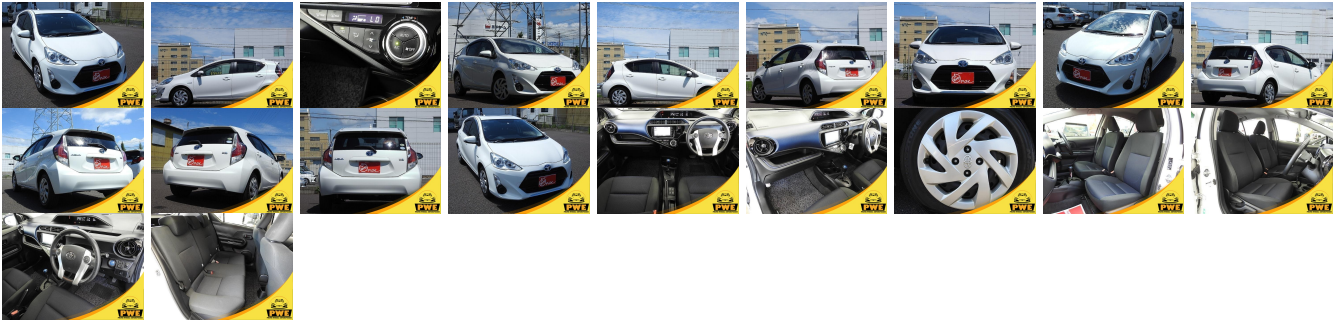

Vehicle Information

PWE 1009

TOYOTA

First Registration Year: 2015-09
Manufacture Year: 2015-09

Model:	AQUA	Chassis No:	NHP10-651****	Transmission:	Automatic	Exterior:
Grade:	3.5	Engine:		Mileage:	73,416	Interior:
Fuel:	Hybrid	Seats:	5	Engine Capacity:	1,500	
Drive Train:				Color:	PEARL WHITE	

Vehicle Options:

Pwr Steering	Pwr Wind	Pwr Mirrors	Center Lock
Air Cond	Reverse Camera	Pwr Slide Door	Easy Closer
Cruise Control	ABS	Air Bag	Fog Lamps
HID Head Lamps	LED Head Lamps	Spare Key	Remote Key
Push Start	Seat Heater	Pwr Seat	Leather Seat
Floor Mat	Sun Roof	Alloy Wheels	Grill Guard
Rear Wiper	Rear Spoiler	Stereo	Navi/TV
Car CD	Car MD	AUX	Spare Tire
Spare Tire Case	Puncture Repairing Kit	Tool	Jack
Operators Manual	Maint. Record		

\$2,800