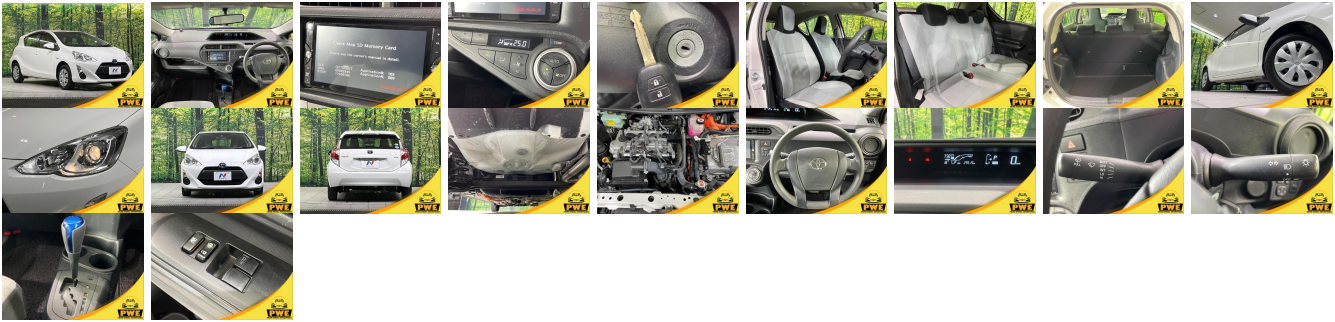

Vehicle Information

PWE 2016

Toyota

First Registration Year: 2017-01
Manufacture Year: 2017-01

Model: Aqua	Chassis No: NHP10****	Transmission: Automatic	Exterior:
Grade: 4.0	Engine:	Mileage: 29,516	Interior:
Fuel: Hybrid	Seats: 5	Engine Capacity: 1,500	
Drive Train: 2WD		Color: Pearl White	

Vehicle Options:

Pwr Steering	Pwr Wind	Pwr Mirrors	Center Lock
Air Cond	Reverse Camera	Pwr Slide Door	Easy Closer
Cruise Control	ABS	Air Bag	Fog Lamps
HID Head Lamps	LED Head Lamps	Spare Key	Remote Key
Push Start	Seat Heater	Pwr Seat	Leather Seat
Floor Mat	Sun Roof	Alloy Wheels	Grill Guard
Rear Wiper	Rear Spoiler	Stereo	Navi/TV
Car CD	Car MD	AUX	Spare Tire
Spare Tire Case	Puncture Repairing Kit	Tool	Jack
Operators Manual	Maint. Record		