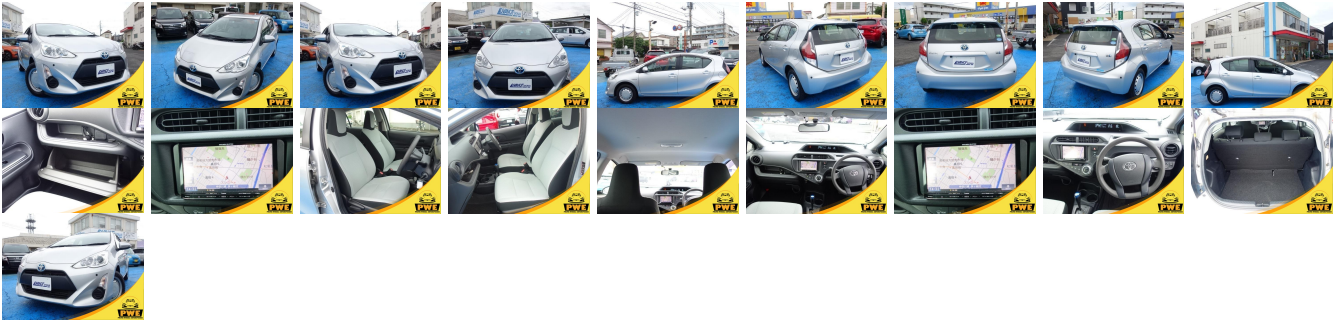

Vehicle Information

PWE 6017

Toyota

First Registration Year: 2017-02
Manufacture Year: 2017-02

Model: Aqua	Chassis No: NHP10-643****	Transmission: Automatic	Exterior:
Grade: 4.0	Engine:	Mileage: 40,634	Interior:
Fuel: Hybrid	Seats: 5	Engine Capacity: 1,500	
Drive Train: 2WD		Color: Silver	

Vehicle Options:

Pwr Steering	Pwr Wind	Pwr Mirrors	Center Lock
Air Cond	Reverse Camera	Pwr Slide Door	Easy Closer
Cruise Control	ABS	Air Bag	Fog Lamps
HID Head Lamps	LED Head Lamps	Spare Key	Remote Key
Push Start	Seat Heater	Pwr Seat	Leather Seat
Floor Mat	Sun Roof	Alloy Wheels	Grill Guard
Rear Wiper	Rear Spoiler	Stereo	Navi/TV
Car CD	Car MD	AUX	Spare Tire
Spare Tire Case	Puncture Repairing Kit	Tool	Jack
Operators Manual	Maint. Record		