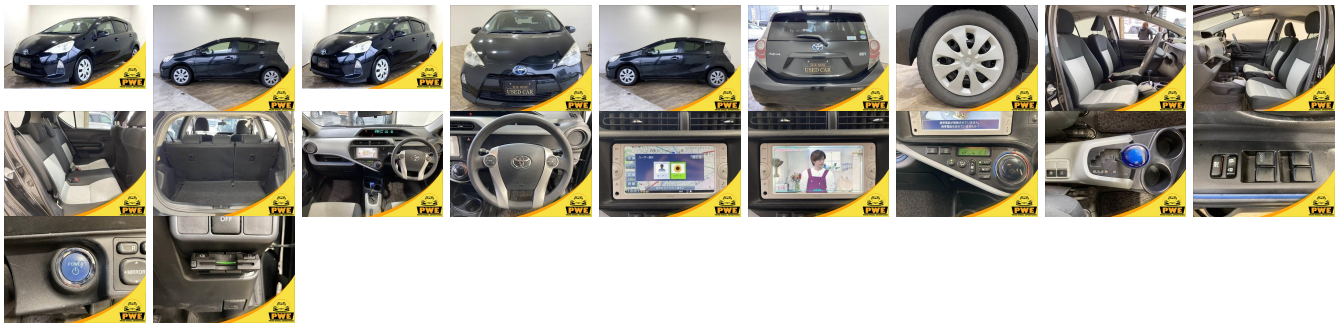

Vehicle Information

PWE 1330

TOYOTA

First Registration Year: 2013-07
Manufacture Year: 2013-07

Model: AQUA S **Chassis No:** NHP10-617**** **Transmission:** Automatic **Exterior:**
Grade: 4.5 **Engine:** **Mileage:** 71,194 **Interior:**
Fuel: Petrol **Seats:** 5 **Engine Capacity:** 1,500
Drive Train: 2WD **Color:** BLACK M

Vehicle Options:

Pwr Steering	Pwr Wind	Pwr Mirrors	Center Lock
Air Cond	Reverse Camera	Pwr Slide Door	Easy Closer
Cruise Control	ABS	Air Bag	Fog Lamps
HID Head Lamps	LED Head Lamps	Spare Key	Remote Key
Push Start	Seat Heater	Pwr Seat	Leather Seat
Floor Mat	Sun Roof	Alloy Wheels	Grill Guard
Rear Wiper	Rear Spoiler	Stereo	Navi/TV
Car CD	Car MD	AUX	Spare Tire
Spare Tire Case	Puncture Repairing Kit	Tool	Jack
Operators Manual	Maint. Record		