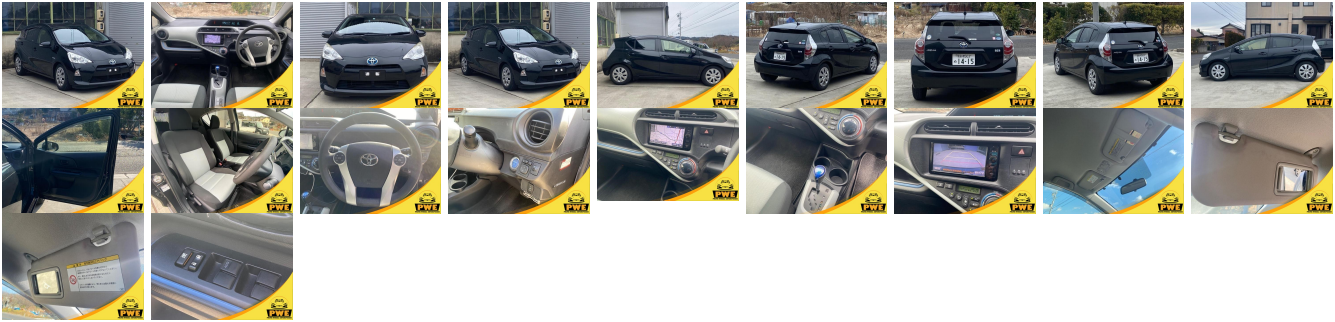

Vehicle Information

PWE 6005

TOYOTA

First Registration Year: 2014-07
Manufacture Year: 2014-07

Model:	AQUA	Chassis No:	NHP10-635****	Transmission:	Automatic	Exterior:	
Grade:	4.0	Engine:		Mileage:	45,899	Interior:	
Fuel:	Hybrid	Seats:	5	Engine Capacity:	1,500		
Drive Train:				Color:	Black M		

Vehicle Options:

Pwr Steering	Pwr Wind	Pwr Mirrors	Center Lock
Air Cond	Reverse Camera	Pwr Slide Door	Easy Closer
Cruise Control	ABS	Air Bag	Fog Lamps
HID Head Lamps	LED Head Lamps	Spare Key	Remote Key
Push Start	Seat Heater	Pwr Seat	Leather Seat
Floor Mat	Sun Roof	Alloy Wheels	Grill Guard
Rear Wiper	Rear Spoiler	Stereo	Navi/TV
Car CD	Car MD	AUX	Spare Tire
Spare Tire Case	Puncture Repairing Kit	Tool	Jack
Operators Manual	Maint. Record		