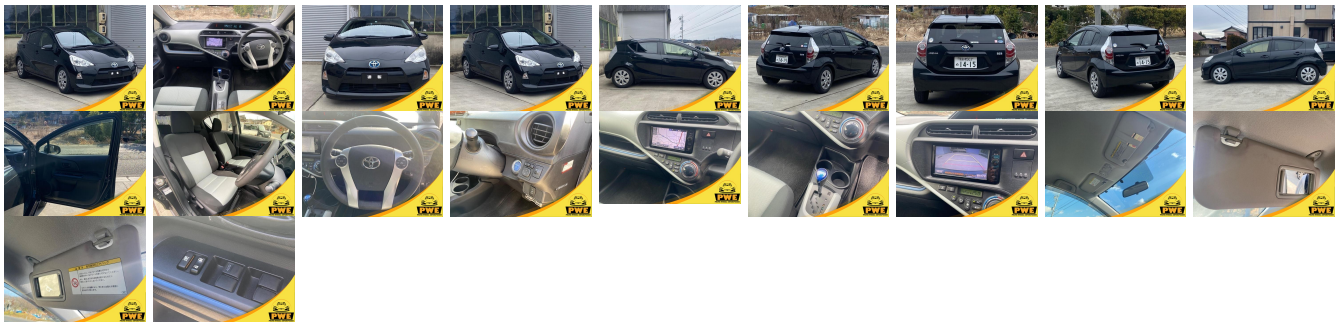

Vehicle Information

PWE 6005

TOYOTA

First Registration Year: 2014-07
Manufacture Year: 2014-07

Model: AQUA **Chassis No:** NHP10-635**** **Transmission:** Automatic **Exterior:**
Grade: 4.0 **Engine:** **Mileage:** 45,899 **Interior:**
Fuel: Hybrid **Seats:** 5 **Engine Capacity:** 1,500
Drive Train: **Color:** Black M

Vehicle Options:

Pwr Steering	Pwr Wind	Pwr Mirrors	Center Lock
Air Cond	Reverse Camera	Pwr Slide Door	Easy Closer
Cruise Control	ABS	Air Bag	Fog Lamps
HID Head Lamps	LED Head Lamps	Spare Key	Remote Key
Push Start	Seat Heater	Pwr Seat	Leather Seat
Floor Mat	Sun Roof	Alloy Wheels	Grill Guard
Rear Wiper	Rear Spoiler	Stereo	Navi/TV
Car CD	Car MD	AUX	Spare Tire
Spare Tire Case	Puncture Repairing Kit	Tool	Jack
Operators Manual	Maint. Record		