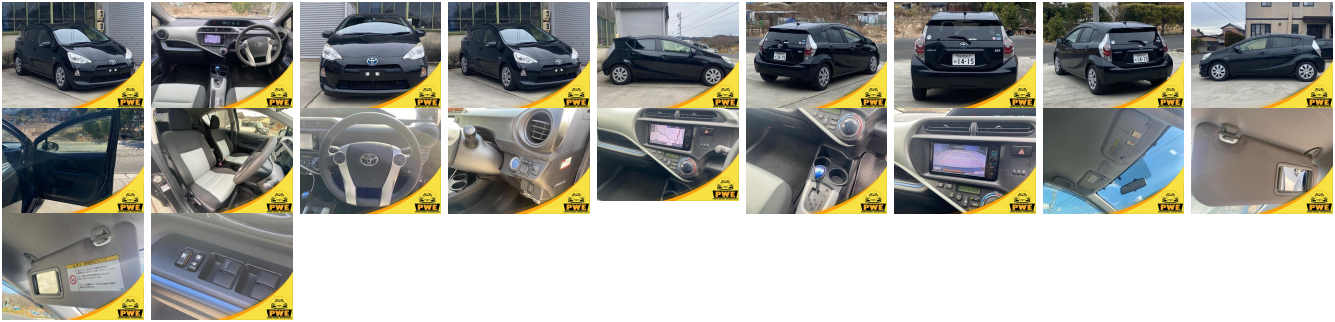

## Vehicle Information

PWE 6005

TOYOTA

**First Registration Year:** 2014-07  
**Manufacture Year:** 2014-07

<b>Model:</b>	AQUA	<b>Chassis No:</b>	NHP10-635****	<b>Transmission:</b>	Automatic	<b>Exterior:</b>
<b>Grade:</b>	4.0	<b>Engine:</b>		<b>Mileage:</b>	45,899	<b>Interior:</b>
<b>Fuel:</b>	Hybrid	<b>Seats:</b>	5	<b>Engine Capacity:</b>	1,500	
<b>Drive Train:</b>				<b>Color:</b>	Black M	

## Vehicle Options:

Pwr Steering	Pwr Wind	Pwr Mirrors	Center Lock
Air Cond	Reverse Camera	Pwr Slide Door	Easy Closer
Cruise Control	ABS	Air Bag	Fog Lamps
HID Head Lamps	LED Head Lamps	Spare Key	Remote Key
Push Start	Seat Heater	Pwr Seat	Leather Seat
Floor Mat	Sun Roof	Alloy Wheels	Grill Guard
Rear Wiper	Rear Spoiler	Stereo	Navi/TV
Car CD	Car MD	AUX	Spare Tire
Spare Tire Case	Puncture Repairing Kit	Tool	Jack
Operators Manual	Maint. Record		