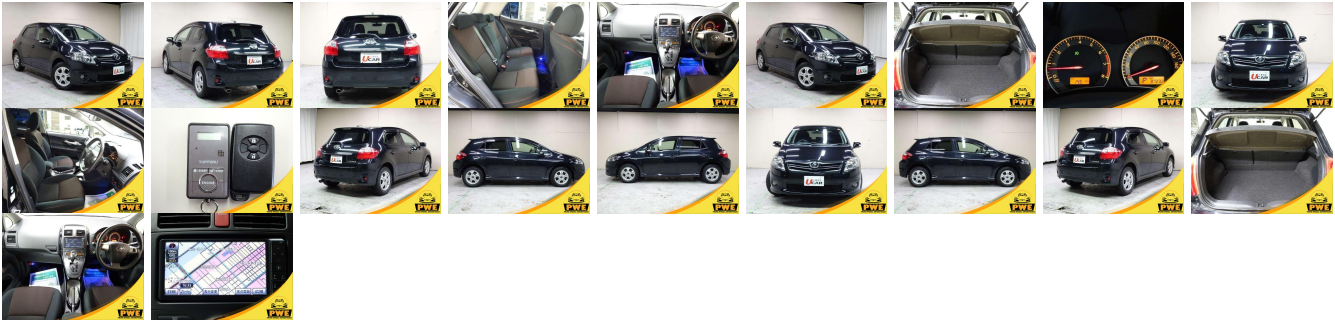

## Vehicle Information

PWE 1221

TOYOTA

**First Registration Year:** 2010-03  
**Manufacture Year:** 2010-03

<b>Model:</b>	AURIS	<b>Chassis No:</b>	NZE151H-108****	<b>Transmission:</b>	Automatic	<b>Exterior:</b>	
<b>Grade:</b>	4.5	<b>Engine:</b>		<b>Mileage:</b>	88,000	<b>Interior:</b>	
<b>Fuel:</b>	Petrol	<b>Seats:</b>	3	<b>Engine Capacity:</b>	1,500		
<b>Drive Train:</b>	2WD			<b>Color:</b>	BLACK M		

## Vehicle Options:

Pwr Steering	Pwr Wind	Pwr Mirrors	Center Lock
Air Cond	Reverse Camera	Pwr Slide Door	Easy Closer
Cruise Control	ABS	Air Bag	Fog Lamps
HID Head Lamps	LED Head Lamps	Spare Key	Remote Key
Push Start	Seat Heater	Pwr Seat	Leather Seat
Floor Mat	Sun Roof	Alloy Wheels	Grill Guard
Rear Wiper	Rear Spoiler	Stereo	Navi/TV
Car CD	Car MD	AUX	Spare Tire
Spare Tire Case	Puncture Repairing Kit	Tool	Jack
Operators Manual	Maint. Record		