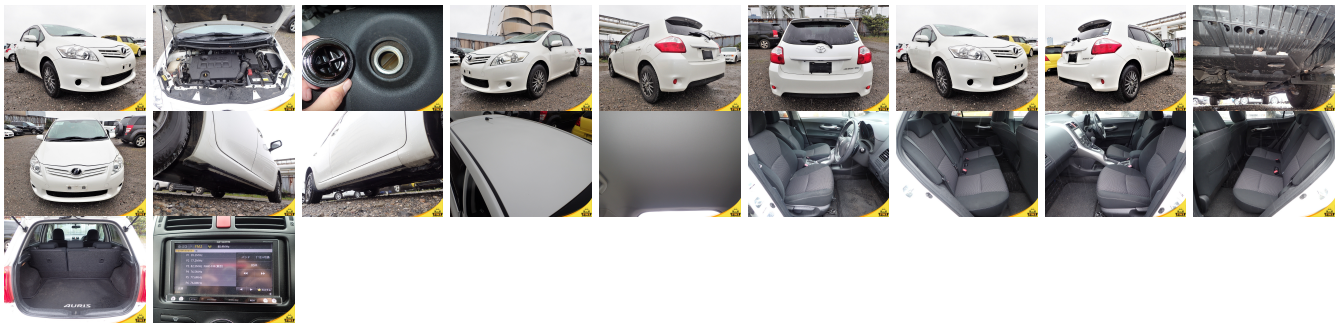

**Vehicle Information**

**PWE 1223**

TOYOTA

**First Registration Year:** 2011-06  
**Manufacture Year:** 2011-06

**Model:** AURIS      **Chassis No:** ZRE154-104\*\*\*\*      **Transmission:** Automatic      **Exterior:**  
**Grade:** 4.5      **Engine:**      **Mileage:** 36,000      **Interior:**  
**Fuel:** Petrol      **Seats:** 5      **Engine Capacity:** 1,800  
**Drive Train:** 4WD      **Color:** WHITE

**Vehicle Options:**

Pwr Steering	Pwr Wind	Pwr Mirrors	Center Lock
Air Cond	Reverse Camera	Pwr Slide Door	Easy Closer
Cruise Control	ABS	Air Bag	Fog Lamps
HID Head Lamps	LED Head Lamps	Spare Key	Remote Key
Push Start	Seat Heater	Pwr Seat	Leather Seat
Floor Mat	Sun Roof	Alloy Wheels	Grill Guard
Rear Wiper	Rear Spoiler	Stereo	Navi/TV
Car CD	Car MD	AUX	Spare Tire
Spare Tire Case	Puncture Repairing Kit	Tool	Jack
Operators Manual	Maint. Record		

**\$3,700**