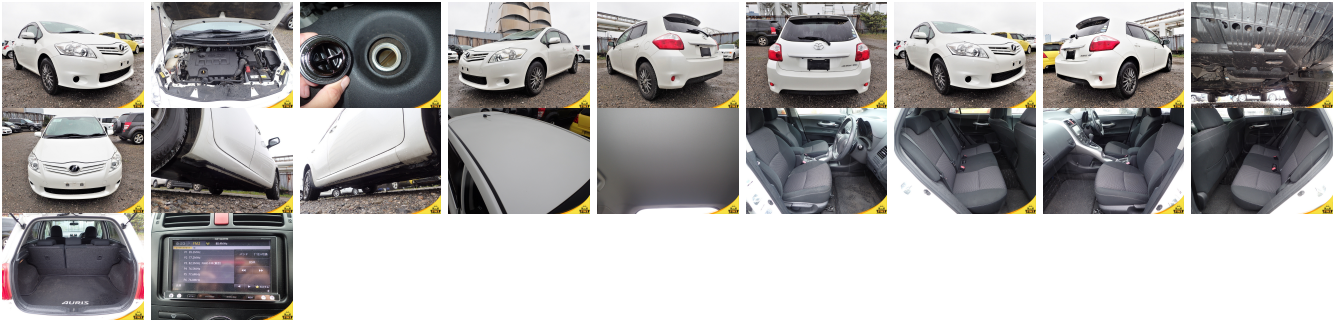

Vehicle Information

PWE 1223

TOYOTA

First Registration Year: 2011-06
Manufacture Year: 2011-06

Model:	AURIS	Chassis No:	ZRE154-104****	Transmission:	Automatic	Exterior:	
Grade:	4.5	Engine:		Mileage:	36,000	Interior:	
Fuel:	Petrol	Seats:	5	Engine Capacity:	1,800		
Drive Train:	4WD			Color:	WHITE		

Vehicle Options:

Pwr Steering	Pwr Wind	Pwr Mirrors	Center Lock
Air Cond	Reverse Camera	Pwr Slide Door	Easy Closer
Cruise Control	ABS	Air Bag	Fog Lamps
HID Head Lamps	LED Head Lamps	Spare Key	Remote Key
Push Start	Seat Heater	Pwr Seat	Leather Seat
Floor Mat	Sun Roof	Alloy Wheels	Grill Guard
Rear Wiper	Rear Spoiler	Stereo	Navi/TV
Car CD	Car MD	AUX	Spare Tire
Spare Tire Case	Puncture Repairing Kit	Tool	Jack
Operators Manual	Maint. Record		