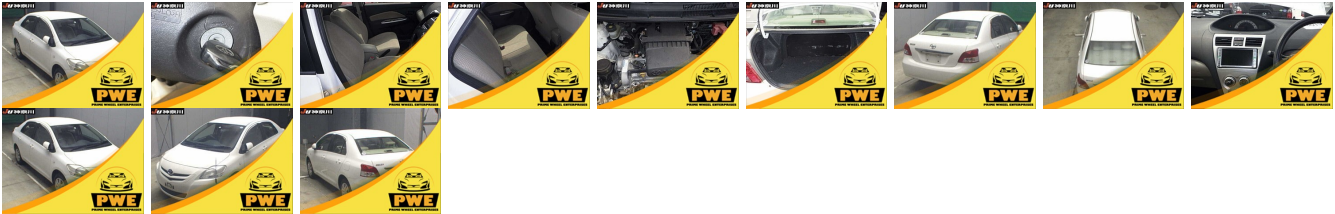

## Vehicle Information

PWE 1012

TOYOTA

**First Registration Year:** 2008-10  
**Manufacture Year:** 2008-10

<b>Model:</b>	BELTA X	<b>Chassis No:</b>	SCP92-1067***	<b>Transmission:</b>	Automatic	<b>Exterior:</b>	
<b>Grade:</b>	4.5	<b>Engine:</b>		<b>Mileage:</b>	56,700	<b>Interior:</b>	
<b>Fuel:</b>	Petrol	<b>Seats:</b>	5	<b>Engine Capacity:</b>	1,300		
<b>Drive Train:</b>	2WD			<b>Color:</b>	WHITE		