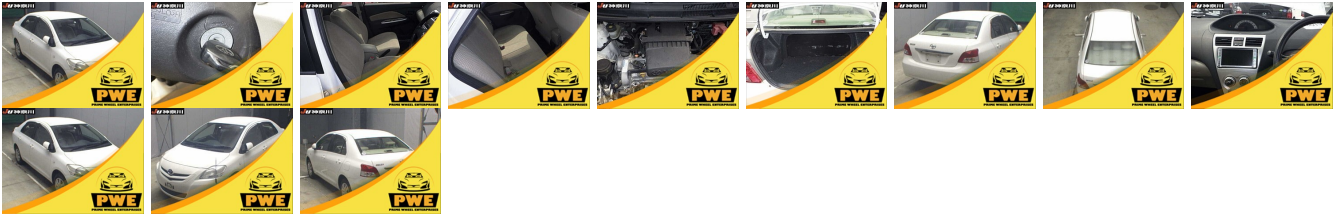

## Vehicle Information

**PWE 1012**

TOYOTA

**First Registration Year:** 2008-10  
**Manufacture Year:** 2008-10

<b>Model:</b>	BELTA X	<b>Chassis No:</b>	SCP92-1067***	<b>Transmission:</b>	Automatic	<b>Exterior:</b>
<b>Grade:</b>	4.5	<b>Engine:</b>		<b>Mileage:</b>	56,700	<b>Interior:</b>
<b>Fuel:</b>	Petrol	<b>Seats:</b>	5	<b>Engine Capacity:</b>	1,300	
<b>Drive Train:</b>	2WD			<b>Color:</b>	WHITE	