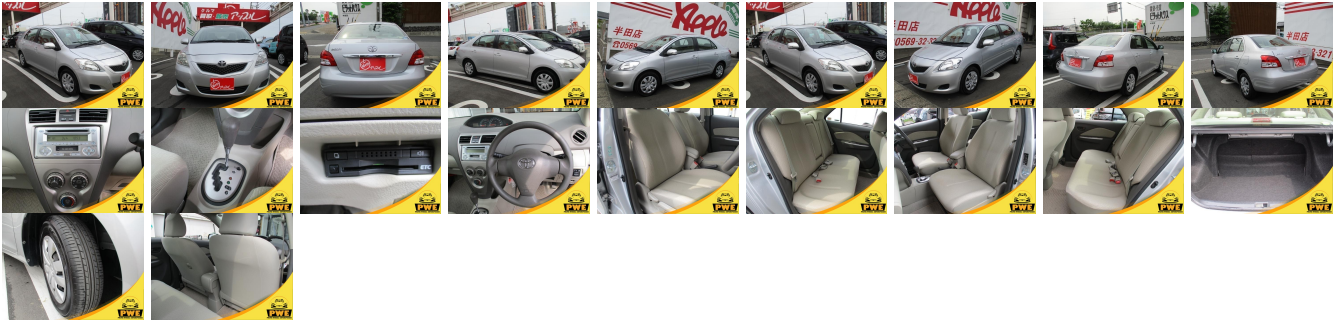

## Vehicle Information

PWE 1014

TOYOTA

**First Registration Year:** 2009-05  
**Manufacture Year:** 2009-05

<b>Model:</b>	BELTA X	<b>Chassis No:</b>	NCP96-103****	<b>Transmission:</b>	Automatic	<b>Exterior:</b>
<b>Grade:</b>	4.5	<b>Engine:</b>		<b>Mileage:</b>	6,622	<b>Interior:</b>
<b>Fuel:</b>	Petrol	<b>Seats:</b>	5	<b>Engine Capacity:</b>	1,300	
<b>Drive Train:</b>	4WD			<b>Color:</b>	PEARL WHITE	

## Vehicle Options:

Pwr Steering	Pwr Wind	Pwr Mirrors	Center Lock
Air Cond	Reverse Camera	Pwr Slide Door	Easy Closer
Cruise Control	ABS	Air Bag	Fog Lamps
HID Head Lamps	LED Head Lamps	Spare Key	Remote Key
Push Start	Seat Heater	Pwr Seat	Leather Seat
Floor Mat	Sun Roof	Alloy Wheels	Grill Guard
Rear Wiper	Rear Spoiler	Stereo	Navi/TV
Car CD	Car MD	AUX	Spare Tire
Spare Tire Case	Puncture Repairing Kit	Tool	Jack
Operators Manual	Maint. Record		