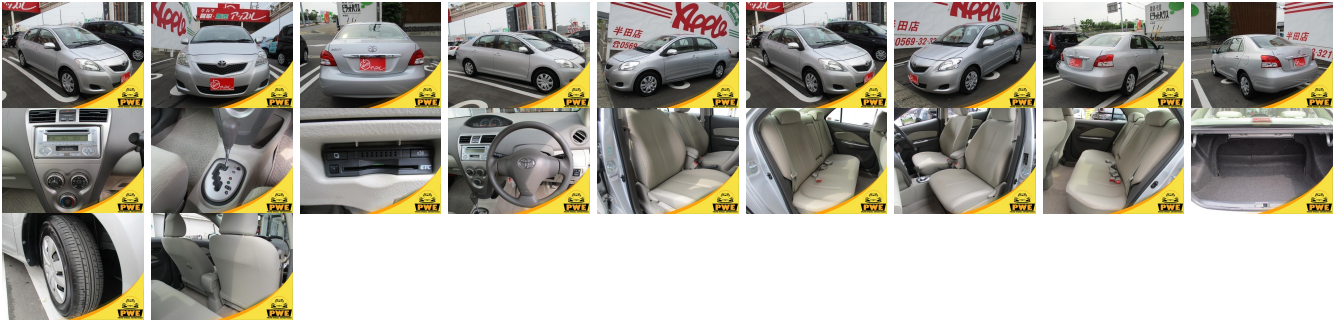

Vehicle Information

PWE 1014

TOYOTA

First Registration Year: 2009-05
Manufacture Year: 2009-05

Model:	BELTA X	Chassis No:	NCP96-103****	Transmission:	Automatic	Exterior:
Grade:	4.5	Engine:		Mileage:	6,622	Interior:
Fuel:	Petrol	Seats:	5	Engine Capacity:	1,300	
Drive Train:	4WD			Color:	PEARL WHITE	

Vehicle Options:

Pwr Steering	Pwr Wind	Pwr Mirrors	Center Lock
Air Cond	Reverse Camera	Pwr Slide Door	Easy Closer
Cruise Control	ABS	Air Bag	Fog Lamps
HID Head Lamps	LED Head Lamps	Spare Key	Remote Key
Push Start	Seat Heater	Pwr Seat	Leather Seat
Floor Mat	Sun Roof	Alloy Wheels	Grill Guard
Rear Wiper	Rear Spoiler	Stereo	Navi/TV
Car CD	Car MD	AUX	Spare Tire
Spare Tire Case	Puncture Repairing Kit	Tool	Jack
Operators Manual	Maint. Record		