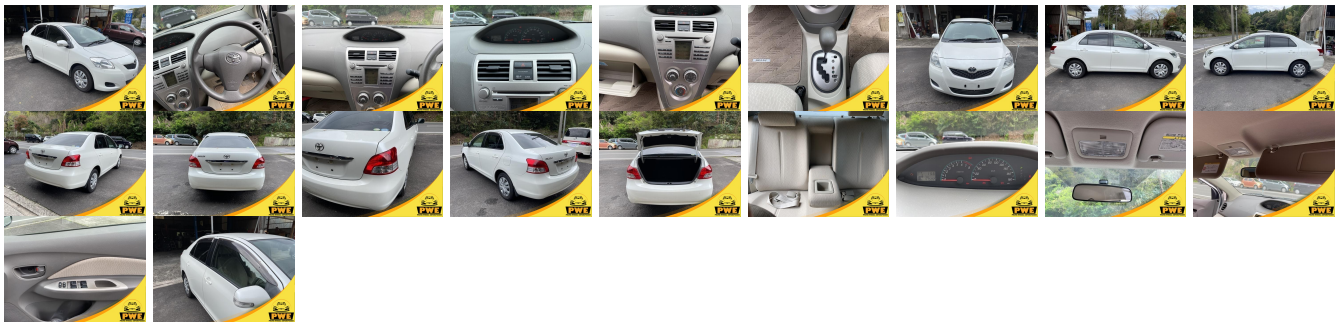

Vehicle Information

PWE 1016

TOYOTA

First Registration Year: 2009-06
Manufacture Year: 2009-06

Model: BELTA X **Chassis No:** SCP92-108**** **Transmission:** Automatic **Exterior:**
Grade: 4.5 **Engine:** **Mileage:** 47,502 **Interior:**
Fuel: Petrol **Seats:** 5 **Engine Capacity:** 1,298
Drive Train: 2WD **Color:** PEARL WHITE

Vehicle Options:

Pwr Steering	Pwr Wind	Pwr Mirrors	Center Lock
Air Cond	Reverse Camera	Pwr Slide Door	Easy Closer
Cruise Control	ABS	Air Bag	Fog Lamps
HID Head Lamps	LED Head Lamps	Spare Key	Remote Key
Push Start	Seat Heater	Pwr Seat	Leather Seat
Floor Mat	Sun Roof	Alloy Wheels	Grill Guard
Rear Wiper	Rear Spoiler	Stereo	Navi/TV
Car CD	Car MD	AUX	Spare Tire
Spare Tire Case	Puncture Repairing Kit	Tool	Jack
Operators Manual	Maint. Record		