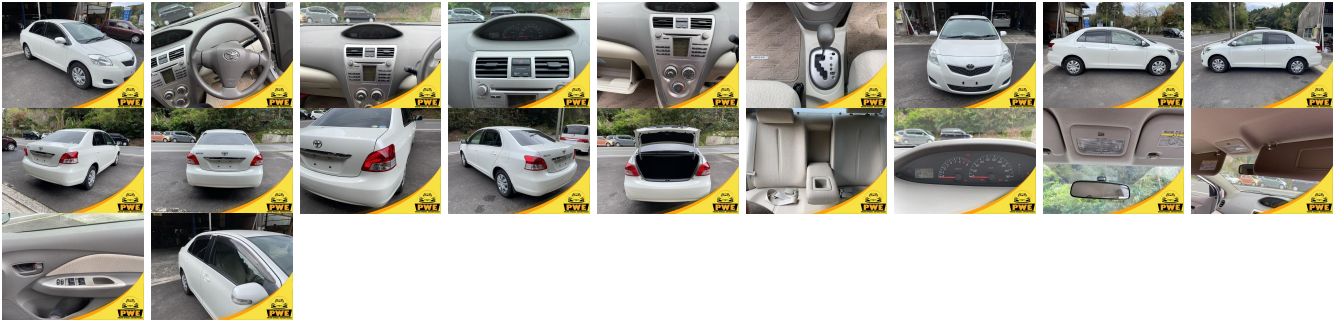

Vehicle Information

PWE 1016

TOYOTA

First Registration Year: 2009-06
Manufacture Year: 2009-06

Model:	BELTA X	Chassis No:	SCP92-108****	Transmission:	Automatic	Exterior:
Grade:	4.5	Engine:		Mileage:	47,502	Interior:
Fuel:	Petrol	Seats:	5	Engine Capacity:	1,298	
Drive Train:	2WD			Color:	PEARL WHITE	

Vehicle Options:

Pwr Steering	Pwr Wind	Pwr Mirrors	Center Lock
Air Cond	Reverse Camera	Pwr Slide Door	Easy Closer
Cruise Control	ABS	Air Bag	Fog Lamps
HID Head Lamps	LED Head Lamps	Spare Key	Remote Key
Push Start	Seat Heater	Pwr Seat	Leather Seat
Floor Mat	Sun Roof	Alloy Wheels	Grill Guard
Rear Wiper	Rear Spoiler	Stereo	Navi/TV
Car CD	Car MD	AUX	Spare Tire
Spare Tire Case	Puncture Repairing Kit	Tool	Jack
Operators Manual	Maint. Record		