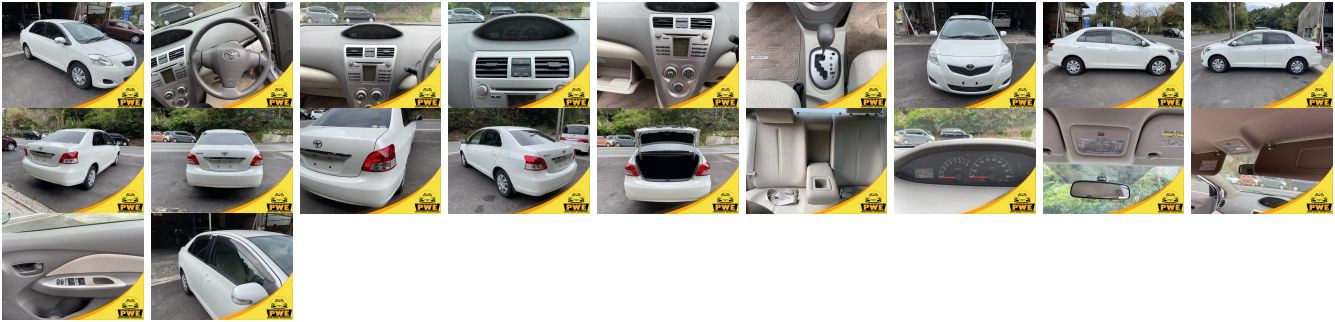

## Vehicle Information

PWE 1016

TOYOTA

**First Registration Year:** 2009-06  
**Manufacture Year:** 2009-06

<b>Model:</b>	BELTA X	<b>Chassis No:</b>	SCP92-108****	<b>Transmission:</b>	Automatic	<b>Exterior:</b>
<b>Grade:</b>	4.5	<b>Engine:</b>		<b>Mileage:</b>	47,502	<b>Interior:</b>
<b>Fuel:</b>	Petrol	<b>Seats:</b>	5	<b>Engine Capacity:</b>	1,298	
<b>Drive Train:</b>	2WD			<b>Color:</b>	PEARL WHITE	