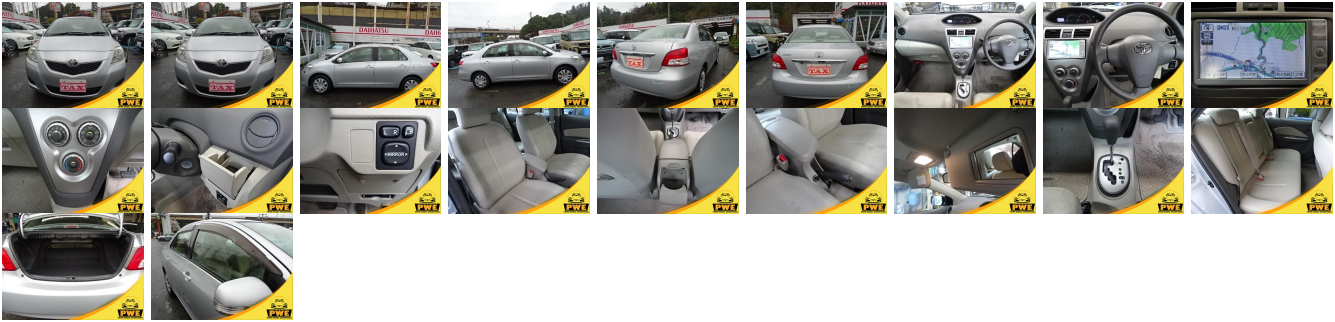

Vehicle Information

PWE 1015

TOYOTA

First Registration Year: 2010-09
Manufacture Year: 2010-09

Model:	BELTA X	Chassis No:	SCP92-109****	Transmission:	Automatic	Exterior:
Grade:	4.5	Engine:		Mileage:	27,228	Interior:
Fuel:	Petrol	Seats:	5	Engine Capacity:	1,300	
Drive Train:	2WD			Color:	SILVER M	

Vehicle Options:

Pwr Steering	Pwr Wind	Pwr Mirrors	Center Lock
Air Cond	Reverse Camera	Pwr Slide Door	Easy Closer
Cruise Control	ABS	Air Bag	Fog Lamps
HID Head Lamps	LED Head Lamps	Spare Key	Remote Key
Push Start	Seat Heater	Pwr Seat	Leather Seat
Floor Mat	Sun Roof	Alloy Wheels	Grill Guard
Rear Wiper	Rear Spoiler	Stereo	Navi/TV
Car CD	Car MD	AUX	Spare Tire
Spare Tire Case	Puncture Repairing Kit	Tool	Jack
Operators Manual	Maint. Record		