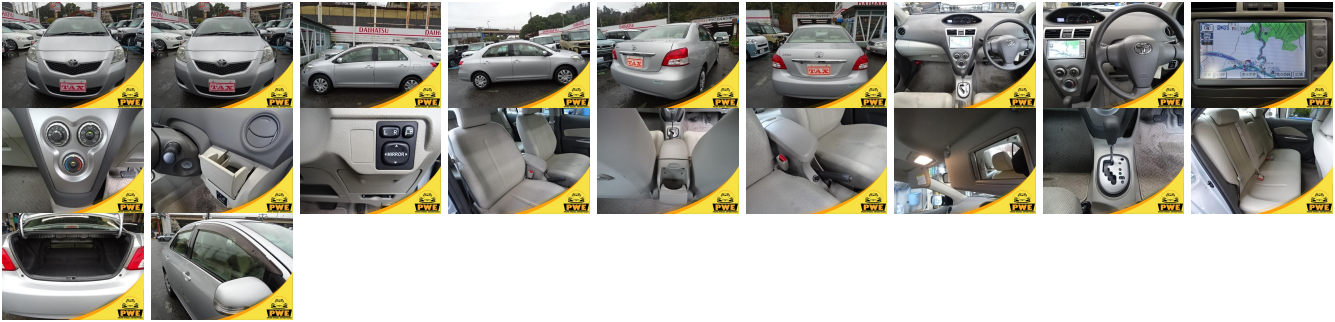

Vehicle Information

PWE 1015

TOYOTA

First Registration Year: 2010-09
 Manufacture Year: 2010-09

Model: BELTA X **Chassis No:** SCP92-109**** **Transmission:** Automatic **Exterior:**
Grade: 4.5 **Engine:** **Mileage:** 27,228 **Interior:**
Fuel: Petrol **Seats:** 5 **Engine Capacity:** 1,300
Drive Train: 2WD **Color:** SILVER M

Vehicle Options:

Pwr Steering	Pwr Wind	Pwr Mirrors	Center Lock
Air Cond	Reverse Camera	Pwr Slide Door	Easy Closer
Cruise Control	ABS	Air Bag	Fog Lamps
HID Head Lamps	LED Head Lamps	Spare Key	Remote Key
Push Start	Seat Heater	Pwr Seat	Leather Seat
Floor Mat	Sun Roof	Alloy Wheels	Grill Guard
Rear Wiper	Rear Spoiler	Stereo	Navi/TV
Car CD	Car MD	AUX	Spare Tire
Spare Tire Case	Puncture Repairing Kit	Tool	Jack
Operators Manual	Maint. Record		