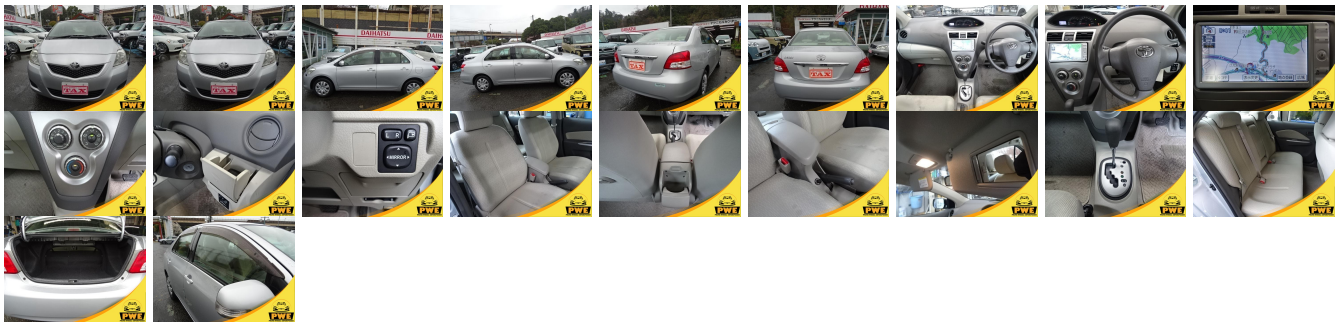

**Vehicle Information**

**PWE 1015**

TOYOTA

**First Registration Year:** 2010-09  
**Manufacture Year:** 2010-09

**Model:** BELTA X      **Chassis No:** SCP92-109\*\*\*\*      **Transmission:** Automatic      **Exterior:**  
**Grade:** 4.5      **Engine:**      **Mileage:** 27,228      **Interior:**  
**Fuel:** Petrol      **Seats:** 5      **Engine Capacity:** 1,300  
**Drive Train:** 2WD      **Color:** SILVER M

**Vehicle Options:**

Pwr Steering	Pwr Wind	Pwr Mirrors	Center Lock
Air Cond	Reverse Camera	Pwr Slide Door	Easy Closer
Cruise Control	ABS	Air Bag	Fog Lamps
HID Head Lamps	LED Head Lamps	Spare Key	Remote Key
Push Start	Seat Heater	Pwr Seat	Leather Seat
Floor Mat	Sun Roof	Alloy Wheels	Grill Guard
Rear Wiper	Rear Spoiler	Stereo	Navi/TV
Car CD	Car MD	AUX	Spare Tire
Spare Tire Case	Puncture Repairing Kit	Tool	Jack
Operators Manual	Maint. Record		