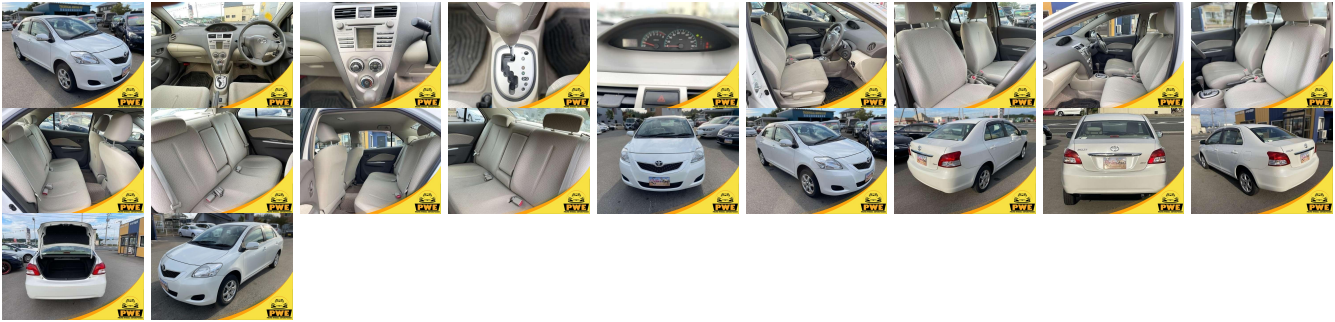

Vehicle Information

PWE 1019

TOYOTA

First Registration Year: 2012-02
Manufacture Year: 2012-02

Model:	BELTA X	Chassis No:	NCP96-103****	Transmission:	Automatic	Exterior:	
Grade:	4.5	Engine:		Mileage:	23,515	Interior:	
Fuel:	Petrol	Seats:	5	Engine Capacity:	1,300		
Drive Train:	4WD			Color:	WHITE M		

Vehicle Options:

Pwr Steering	Pwr Wind	Pwr Mirrors	Center Lock
Air Cond	Reverse Camera	Pwr Slide Door	Easy Closer
Cruise Control	ABS	Air Bag	Fog Lamps
HID Head Lamps	LED Head Lamps	Spare Key	Remote Key
Push Start	Seat Heater	Pwr Seat	Leather Seat
Floor Mat	Sun Roof	Alloy Wheels	Grill Guard
Rear Wiper	Rear Spoiler	Stereo	Navi/TV
Car CD	Car MD	AUX	Spare Tire
Spare Tire Case	Puncture Repairing Kit	Tool	Jack
Operators Manual	Maint. Record		