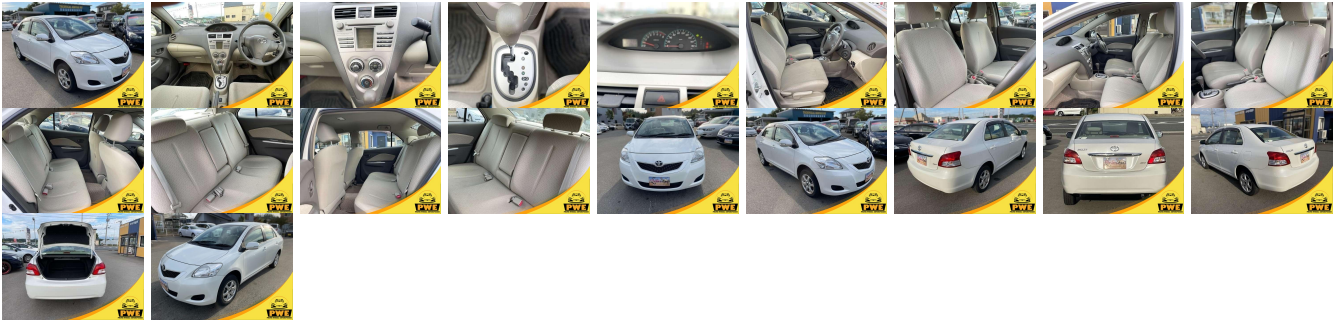

Vehicle Information

PWE 1019

TOYOTA

First Registration Year: 2012-02
Manufacture Year: 2012-02

Model:	BELTA X	Chassis No:	NCP96-103****	Transmission:	Automatic	Exterior:
Grade:	4.5	Engine:		Mileage:	23,515	Interior:
Fuel:	Petrol	Seats:	5	Engine Capacity:	1,300	
Drive Train:	4WD			Color:	WHITE M	

Vehicle Options:

Pwr Steering	Pwr Wind	Pwr Mirrors	Center Lock
Air Cond	Reverse Camera	Pwr Slide Door	Easy Closer
Cruise Control	ABS	Air Bag	Fog Lamps
HID Head Lamps	LED Head Lamps	Spare Key	Remote Key
Push Start	Seat Heater	Pwr Seat	Leather Seat
Floor Mat	Sun Roof	Alloy Wheels	Grill Guard
Rear Wiper	Rear Spoiler	Stereo	Navi/TV
Car CD	Car MD	AUX	Spare Tire
Spare Tire Case	Puncture Repairing Kit	Tool	Jack
Operators Manual	Maint. Record		