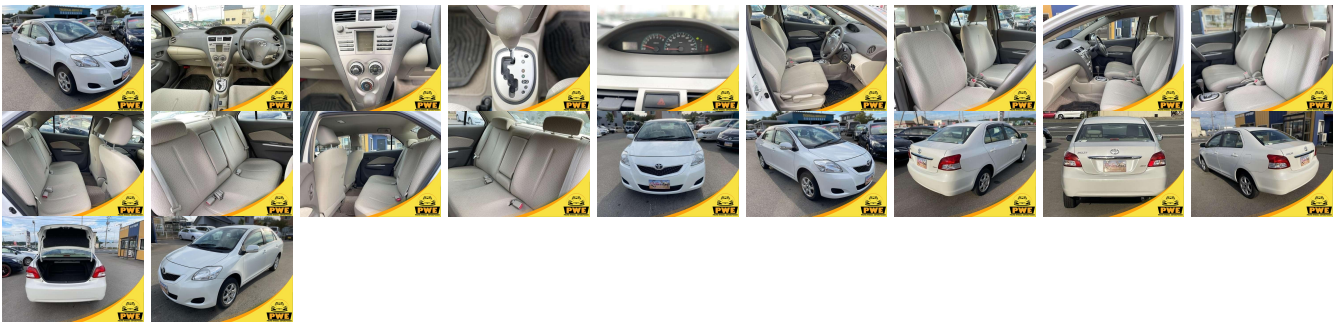

Vehicle Information

PWE 1019

TOYOTA

First Registration Year: 2012-02
Manufacture Year: 2012-02

Model: BELTA X **Chassis No:** NCP96-103**** **Transmission:** Automatic **Exterior:**
Grade: 4.5 **Engine:** **Mileage:** 23,515 **Interior:**
Fuel: Petrol **Seats:** 5 **Engine Capacity:** 1,300
Drive Train: 4WD **Color:** WHITE M

Vehicle Options:

Pwr Steering	Pwr Wind	Pwr Mirrors	Center Lock
Air Cond	Reverse Camera	Pwr Slide Door	Easy Closer
Cruise Control	ABS	Air Bag	Fog Lamps
HID Head Lamps	LED Head Lamps	Spare Key	Remote Key
Push Start	Seat Heater	Pwr Seat	Leather Seat
Floor Mat	Sun Roof	Alloy Wheels	Grill Guard
Rear Wiper	Rear Spoiler	Stereo	Navi/TV
Car CD	Car MD	AUX	Spare Tire
Spare Tire Case	Puncture Repairing Kit	Tool	Jack
Operators Manual	Maint. Record		