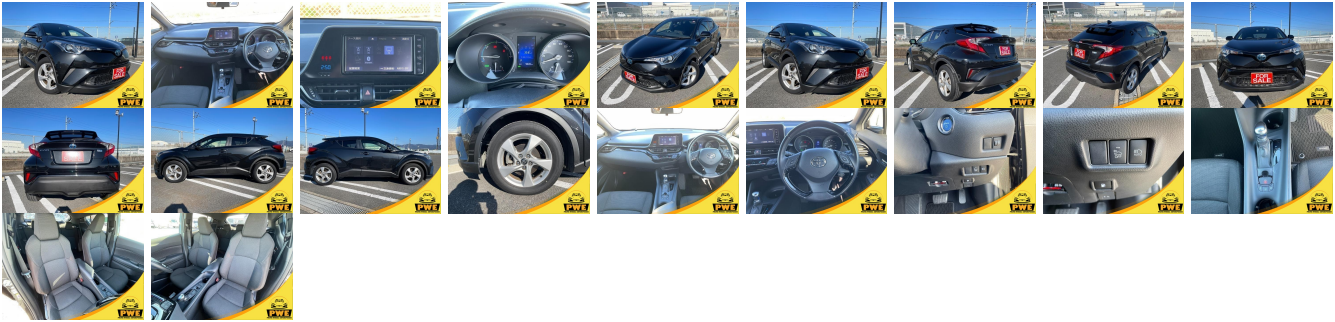

## Vehicle Information

PWE 6190

TOYOTA

**First Registration Year:** 2018-10  
**Manufacture Year:** 2018-10

<b>Model:</b>	C-HR	<b>Chassis No:</b>	ZYX10-211****	<b>Transmission:</b>	Automatic	<b>Exterior:</b>	
<b>Grade:</b>	4.0	<b>Engine:</b>		<b>Mileage:</b>	58,049	<b>Interior:</b>	
<b>Fuel:</b>	Hybrid	<b>Seats:</b>	5	<b>Engine Capacity:</b>	1,800		
<b>Drive Train:</b>	2WD			<b>Color:</b>	BLACK		

## Vehicle Options:

Pwr Steering	Pwr Wind	Pwr Mirrors	Center Lock
Air Cond	Reverse Camera	Pwr Slide Door	Easy Closer
Cruise Control	ABS	Air Bag	Fog Lamps
HID Head Lamps	LED Head Lamps	Spare Key	Remote Key
Push Start	Seat Heater	Pwr Seat	Leather Seat
Floor Mat	Sun Roof	Alloy Wheels	Grill Guard
Rear Wiper	Rear Spoiler	Stereo	Navi/TV
Car CD	Car MD	AUX	Spare Tire
Spare Tire Case	Puncture Repairing Kit	Tool	Jack
Operators Manual	Maint. Record		