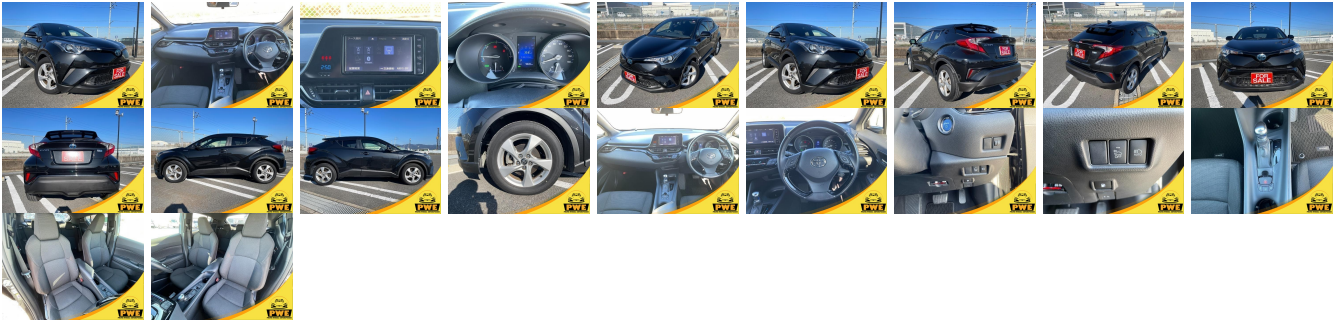

Vehicle Information

PWE 6190

TOYOTA

First Registration Year: 2018-10
Manufacture Year: 2018-10

Model:	C-HR	Chassis No:	ZYX10-211****	Transmission:	Automatic	Exterior:	
Grade:	4.0	Engine:		Mileage:	58,049	Interior:	
Fuel:	Hybrid	Seats:	5	Engine Capacity:	1,800		
Drive Train:	2WD			Color:	BLACK		

Vehicle Options:

Pwr Steering	Pwr Wind	Pwr Mirrors	Center Lock
Air Cond	Reverse Camera	Pwr Slide Door	Easy Closer
Cruise Control	ABS	Air Bag	Fog Lamps
HID Head Lamps	LED Head Lamps	Spare Key	Remote Key
Push Start	Seat Heater	Pwr Seat	Leather Seat
Floor Mat	Sun Roof	Alloy Wheels	Grill Guard
Rear Wiper	Rear Spoiler	Stereo	Navi/TV
Car CD	Car MD	AUX	Spare Tire
Spare Tire Case	Puncture Repairing Kit	Tool	Jack
Operators Manual	Maint. Record		