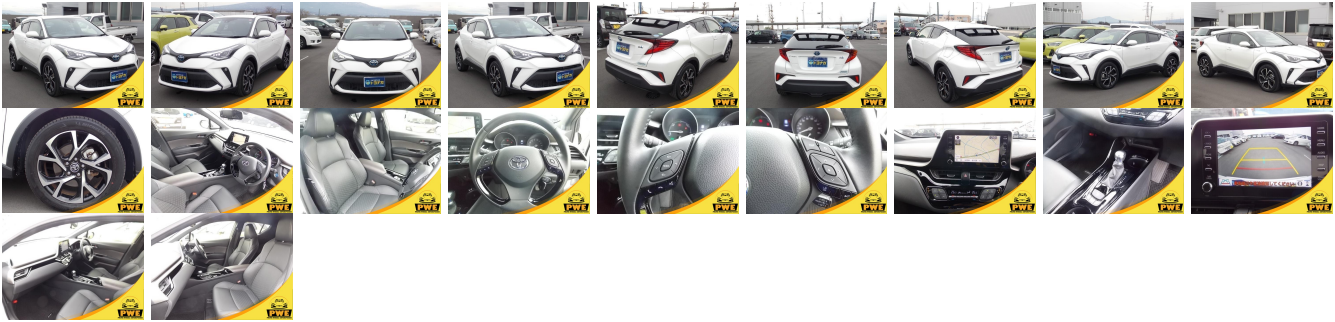

## Vehicle Information

PWE 6104

TOYOTA

**First Registration Year:** 2020-05  
**Manufacture Year:** 2020-05

<b>Model:</b> C-HR	<b>Chassis No:</b> ZYX11-202****	<b>Transmission:</b> Automatic	<b>Exterior:</b>
<b>Grade:</b> 4.5	<b>Engine:</b>	<b>Mileage:</b> 19,212	<b>Interior:</b>
<b>Fuel:</b> Hybrid	<b>Seats:</b> 5	<b>Engine Capacity:</b> 1,800	
<b>Drive Train:</b> 2WD		<b>Color:</b> PEARL WHITE	

## Vehicle Options:

Pwr Steering	Pwr Wind	Pwr Mirrors	Center Lock
Air Cond	Reverse Camera	Pwr Slide Door	Easy Closer
Cruise Control	ABS	Air Bag	Fog Lamps
HID Head Lamps	LED Head Lamps	Spare Key	Remote Key
Push Start	Seat Heater	Pwr Seat	Leather Seat
Floor Mat	Sun Roof	Alloy Wheels	Grill Guard
Rear Wiper	Rear Spoiler	Stereo	Navi/TV
Car CD	Car MD	AUX	Spare Tire
Spare Tire Case	Puncture Repairing Kit	Tool	Jack
Operators Manual	Maint. Record		