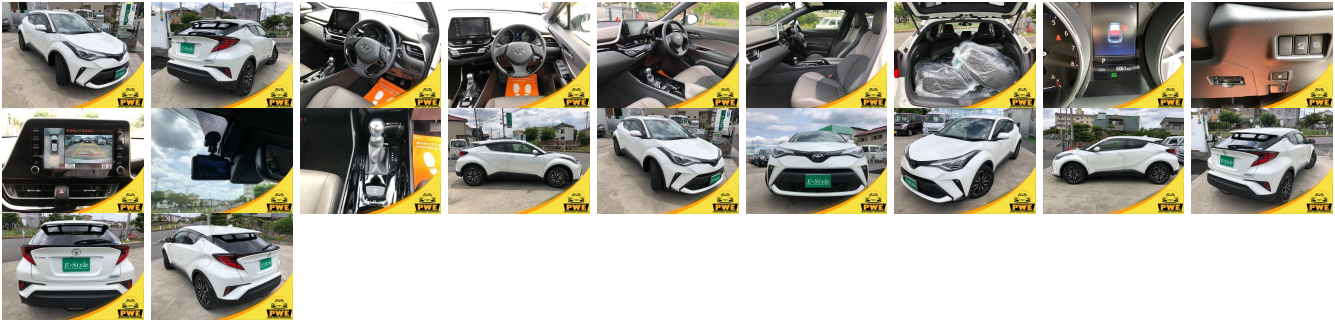

Vehicle Information

PWE 6027

Toyota

First Registration Year: 2020-02
Manufacture Year: 2020-02

Model:	C-HR G-T	Chassis No:	NGX10-201****	Transmission:	Automatic	Exterior:	
Grade:	4.5	Engine:		Mileage:	6,100	Interior:	
Fuel:	Hybrid	Seats:	5	Engine Capacity:	1,200		
Drive Train:	4WD			Color:	Pearl White		

Vehicle Options:

Pwr Steering	Pwr Wind	Pwr Mirrors	Center Lock
Air Cond	Reverse Camera	Pwr Slide Door	Easy Closer
Cruise Control	ABS	Air Bag	Fog Lamps
HID Head Lamps	LED Head Lamps	Spare Key	Remote Key
Push Start	Seat Heater	Pwr Seat	Leather Seat
Floor Mat	Sun Roof	Alloy Wheels	Grill Guard
Rear Wiper	Rear Spoiler	Stereo	Navi/TV
Car CD	Car MD	AUX	Spare Tire
Spare Tire Case	Puncture Repairing Kit	Tool	Jack
Operators Manual	Maint. Record		