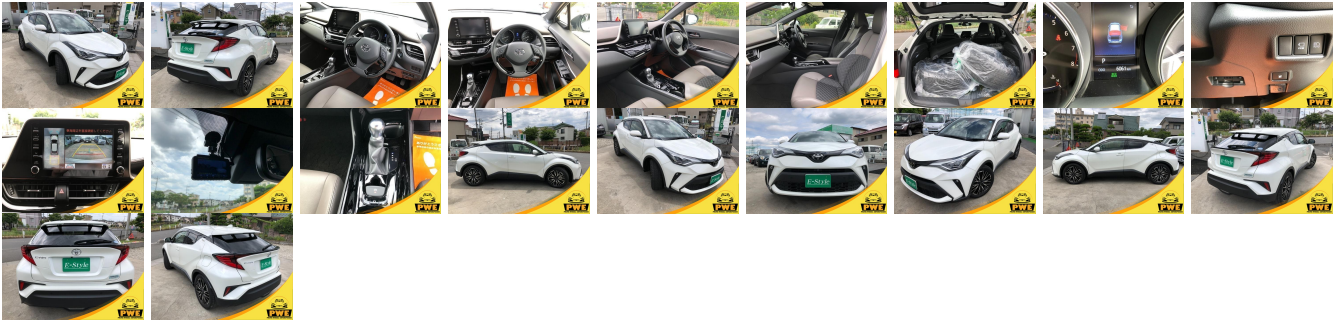

Vehicle Information

PWE 6027

Toyota

First Registration Year: 2020-02
Manufacture Year: 2020-02

Model:	C-HR G-T	Chassis No:	NGX10-201****	Transmission:	Automatic	Exterior:
Grade:	4.5	Engine:		Mileage:	6,100	Interior:
Fuel:	Hybrid	Seats:	5	Engine Capacity:	1,200	
Drive Train:	4WD			Color:	Pearl White	

Vehicle Options:

Pwr Steering	Pwr Wind	Pwr Mirrors	Center Lock
Air Cond	Reverse Camera	Pwr Slide Door	Easy Closer
Cruise Control	ABS	Air Bag	Fog Lamps
HID Head Lamps	LED Head Lamps	Spare Key	Remote Key
Push Start	Seat Heater	Pwr Seat	Leather Seat
Floor Mat	Sun Roof	Alloy Wheels	Grill Guard
Rear Wiper	Rear Spoiler	Stereo	Navi/TV
Car CD	Car MD	AUX	Spare Tire
Spare Tire Case	Puncture Repairing Kit	Tool	Jack
Operators Manual	Maint. Record		