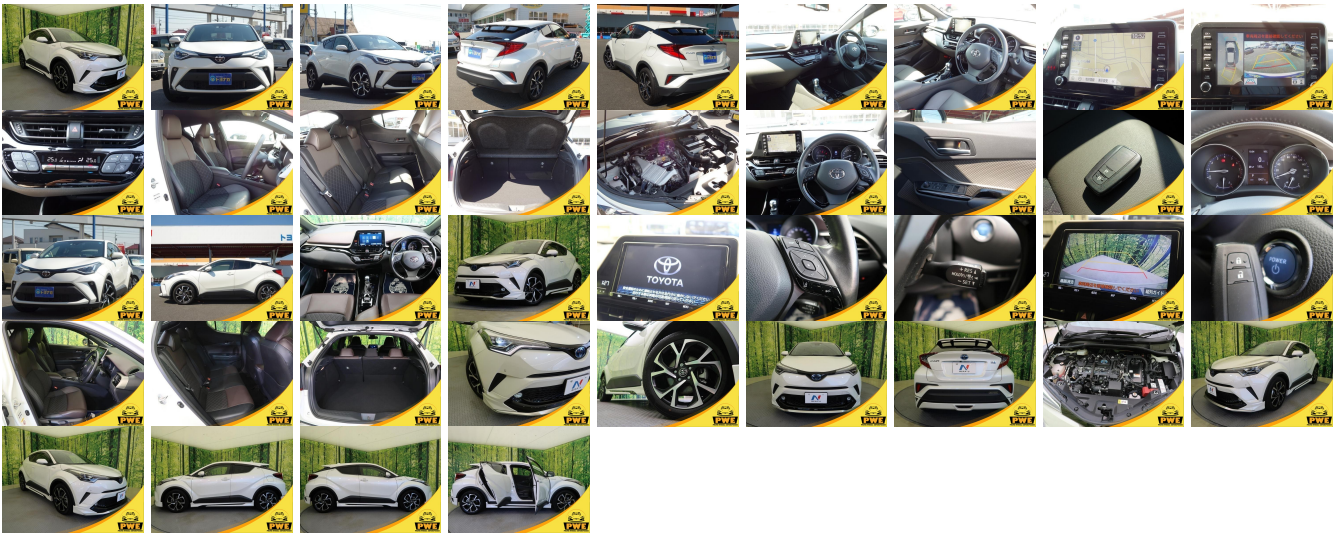

Vehicle Information

PWE 6023

Toyota

First Registration Year: 2020-04
Manufacture Year: 2020-04

Model:	C-HR G-T	Chassis No:	ZYX10-202****	Transmission:	Automatic	Exterior:
Grade:	4.5	Engine:		Mileage:	13,427	Interior:
Fuel:	Petrol	Seats:	5	Engine Capacity:	1,800	
Drive Train:	2WD			Color:	PEARL WHITE	

Vehicle Options:

Pwr Steering	Pwr Wind	Pwr Mirrors	Center Lock
Air Cond	Reverse Camera	Pwr Slide Door	Easy Closer
Cruise Control	ABS	Air Bag	Fog Lamps
HID Head Lamps	LED Head Lamps	Spare Key	Remote Key
Push Start	Seat Heater	Pwr Seat	Leather Seat
Floor Mat	Sun Roof	Alloy Wheels	Grill Guard
Rear Wiper	Rear Spoiler	Stereo	Navi/TV
Car CD	Car MD	AUX	Spare Tire
Spare Tire Case	Puncture Repairing Kit	Tool	Jack
Operators Manual	Maint. Record		