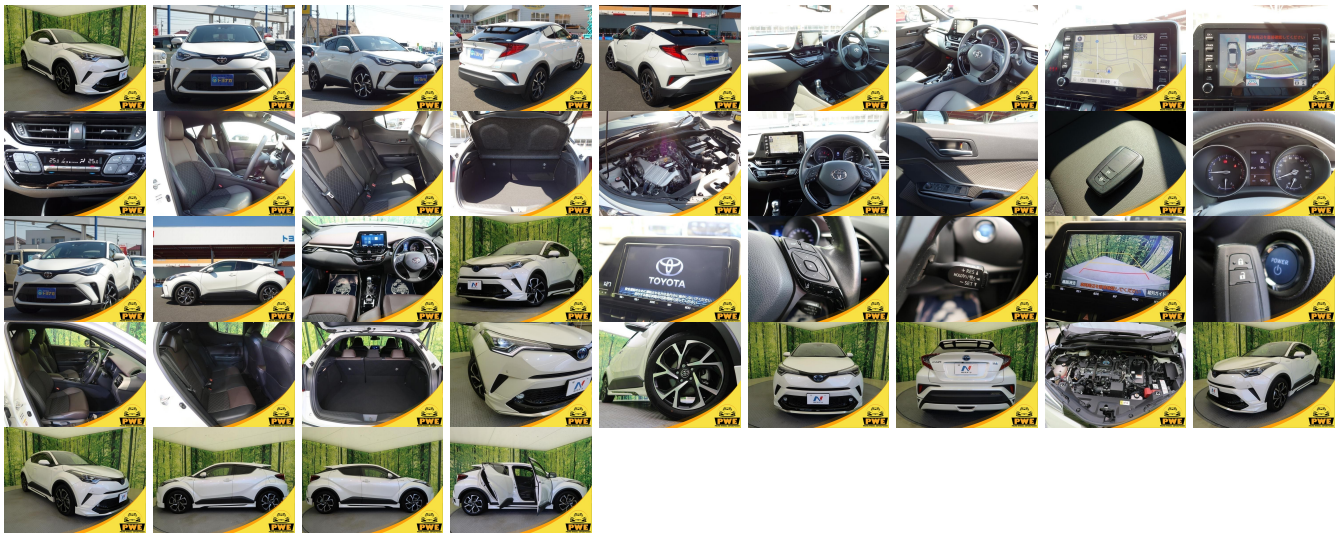

Vehicle Information

PWE 6023

Toyota **First Registration Year:** 2020-04
Manufacture Year: 2020-04

Model: C-HR G-T **Chassis No:** ZYX10-202**** **Transmission:** Automatic **Exterior:**
Grade: 4.5 **Engine:** **Mileage:** 13,427 **Interior:**
Fuel: Petrol **Seats:** 5 **Engine Capacity:** 1,800
Drive Train: 2WD **Color:** PEARL WHITE

Vehicle Options:

Pwr Steering	Pwr Wind	Pwr Mirrors	Center Lock
Air Cond	Reverse Camera	Pwr Slide Door	Easy Closer
Cruise Control	ABS	Air Bag	Fog Lamps
HID Head Lamps	LED Head Lamps	Spare Key	Remote Key
Push Start	Seat Heater	Pwr Seat	Leather Seat
Floor Mat	Sun Roof	Alloy Wheels	Grill Guard
Rear Wiper	Rear Spoiler	Stereo	Navi/TV
Car CD	Car MD	AUX	Spare Tire
Spare Tire Case	Puncture Repairing Kit	Tool	Jack
Operators Manual	Maint. Record		