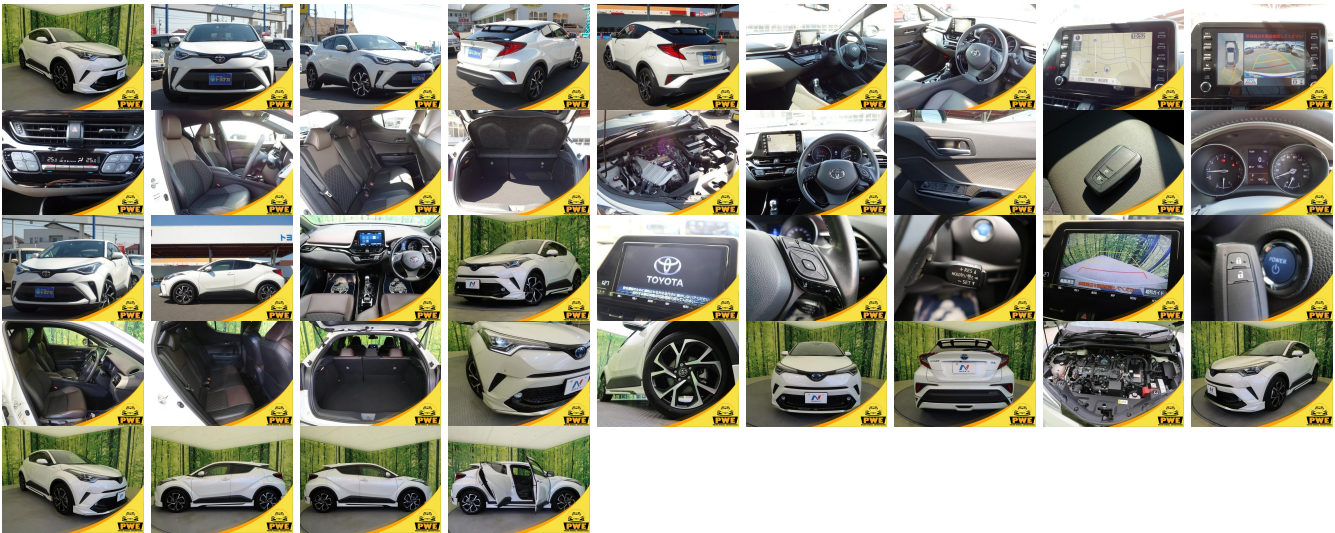

Vehicle Information

PWE 6023

Toyota **First Registration Year:** 2020-04
Manufacture Year: 2020-04

Model: C-HR G-T **Chassis No:** ZYX10-202**** **Transmission:** Automatic **Exterior:**
Grade: 4.5 **Engine:** **Mileage:** 13,427 **Interior:**
Fuel: Petrol **Seats:** 5 **Engine Capacity:** 1,800
Drive Train: 2WD **Color:** PEARL WHITE

Vehicle Options:

Pwr Steering	Pwr Wind	Pwr Mirrors	Center Lock
Air Cond	Reverse Camera	Pwr Slide Door	Easy Closer
Cruise Control	ABS	Air Bag	Fog Lamps
HID Head Lamps	LED Head Lamps	Spare Key	Remote Key
Push Start	Seat Heater	Pwr Seat	Leather Seat
Floor Mat	Sun Roof	Alloy Wheels	Grill Guard
Rear Wiper	Rear Spoiler	Stereo	Navi/TV
Car CD	Car MD	AUX	Spare Tire
Spare Tire Case	Puncture Repairing Kit	Tool	Jack
Operators Manual	Maint. Record		