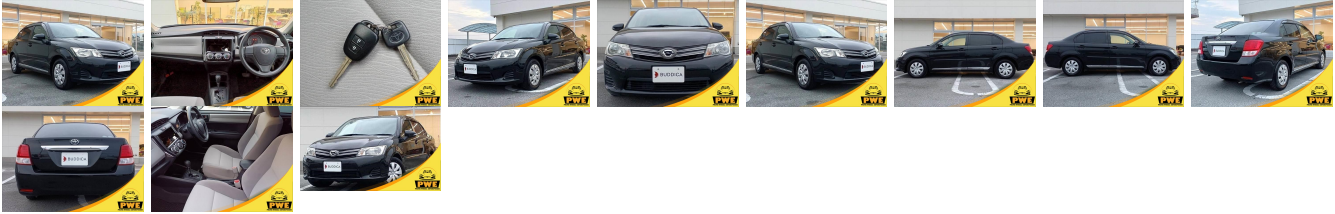

Vehicle Information

PWE 1049

TOYOTA

First Registration Year: 2012-02
Manufacture Year: 2012-02

Model: COROLLA AXIO 1.3X **Chassis No:** NRE160-702**** **Transmission:** Automatic **Exterior:**
Grade: 4.5 **Engine:** **Mileage:** 38,600 **Interior:**
Fuel: Petrol **Seats:** 5 **Engine Capacity:** 1,300
Drive Train: **Color:** Black M