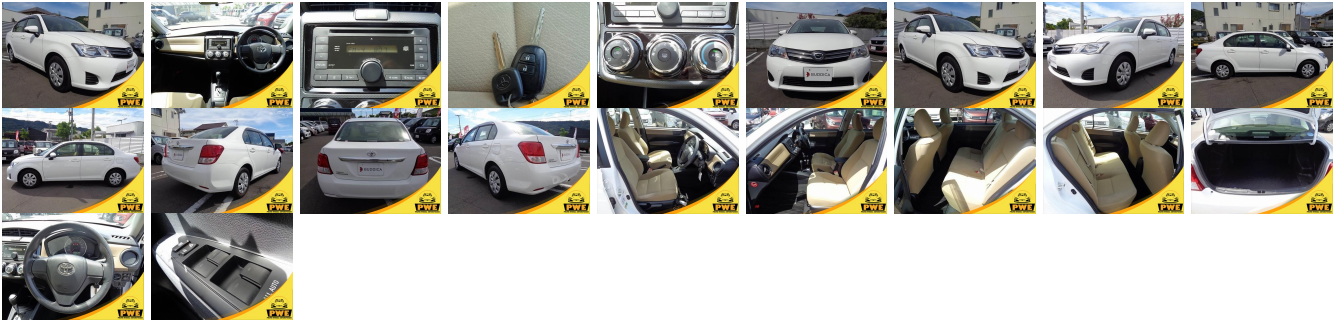

Vehicle Information

PWE 1044

TOYOTA

First Registration Year: 2014-06
Manufacture Year: 2014-06

Model: COROLLA AXIO 1.3X **Chassis No:** NRE160-701**** **Transmission:** Automatic **Exterior:**
Grade: 4.5 **Engine:** **Mileage:** 28,450 **Interior:**
Fuel: Petrol **Seats:** 5 **Engine Capacity:** 1,300
Drive Train: **Color:** White II

Vehicle Options:

| | | | |
|------------------|------------------------|----------------|--------------|
| Pwr Steering | Pwr Wind | Pwr Mirrors | Center Lock |
| Air Cond | Reverse Camera | Pwr Slide Door | Easy Closer |
| Cruise Control | ABS | Air Bag | Fog Lamps |
| HID Head Lamps | LED Head Lamps | Spare Key | Remote Key |
| Push Start | Seat Heater | Pwr Seat | Leather Seat |
| Floor Mat | Sun Roof | Alloy Wheels | Grill Guard |
| Rear Wiper | Rear Spoiler | Stereo | Navi/TV |
| Car CD | Car MD | AUX | Spare Tire |
| Spare Tire Case | Puncture Repairing Kit | Tool | Jack |
| Operators Manual | Maint. Record | | |