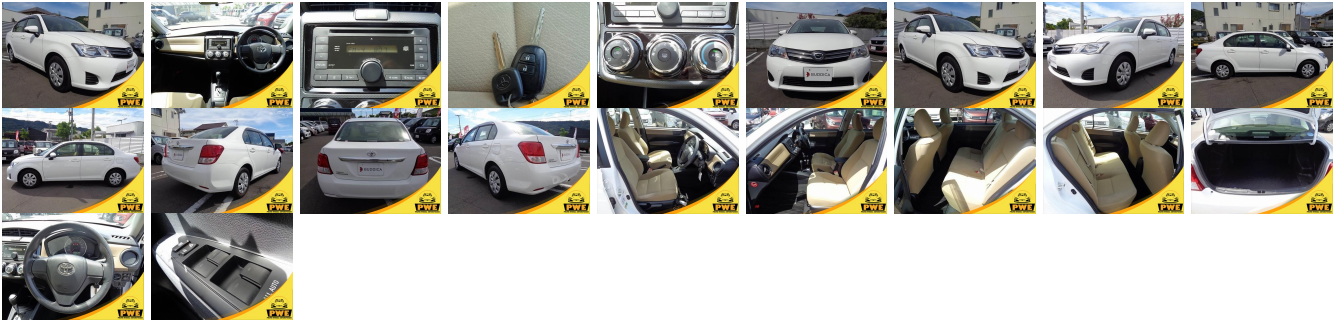

Vehicle Information

PWE 1044

TOYOTA

First Registration Year: 2014-06
Manufacture Year: 2014-06

Model: COROLLA AXIO 1.3X **Chassis No:** NRE160-701**** **Transmission:** Automatic **Exterior:**
Grade: 4.5 **Engine:** **Mileage:** 28,450 **Interior:**
Fuel: Petrol **Seats:** 5 **Engine Capacity:** 1,300
Drive Train: **Color:** White II

Vehicle Options:

Pwr Steering	Pwr Wind	Pwr Mirrors	Center Lock
Air Cond	Reverse Camera	Pwr Slide Door	Easy Closer
Cruise Control	ABS	Air Bag	Fog Lamps
HID Head Lamps	LED Head Lamps	Spare Key	Remote Key
Push Start	Seat Heater	Pwr Seat	Leather Seat
Floor Mat	Sun Roof	Alloy Wheels	Grill Guard
Rear Wiper	Rear Spoiler	Stereo	Navi/TV
Car CD	Car MD	AUX	Spare Tire
Spare Tire Case	Puncture Repairing Kit	Tool	Jack
Operators Manual	Maint. Record		