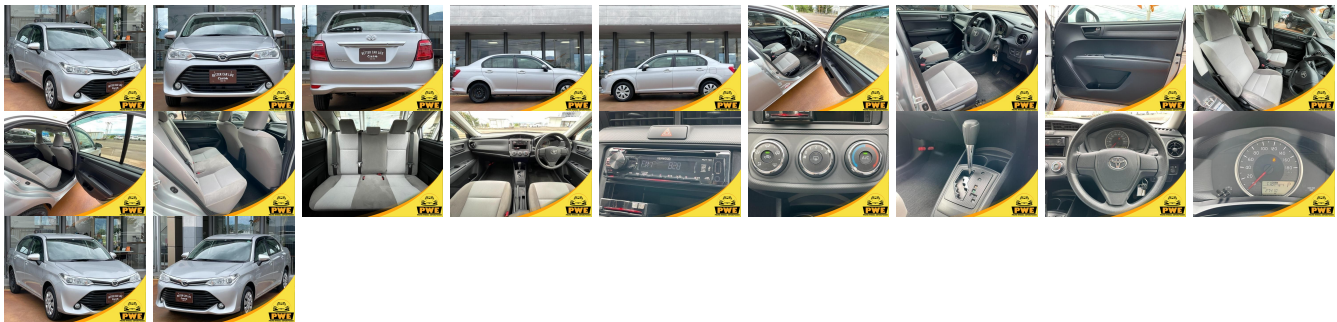

**Vehicle Information**

**PWE 1046**

TOYOTA

**First Registration Year:** 2016-08  
**Manufacture Year:** 2016-08

**Model:** COROLLA AXIO 1.5X      **Chassis No:** NZE164-706\*\*\*\*      **Transmission:** Automatic      **Exterior:**  
**Grade:** 4.5      **Engine:**      **Mileage:** 27,409      **Interior:**  
**Fuel:** Petrol      **Seats:** 7      **Engine Capacity:** 1,500  
**Drive Train:** 4WD      **Color:** SILVER

**Vehicle Options:**

Pwr Steering	Pwr Wind	Pwr Mirrors	Center Lock
Air Cond	Reverse Camera	Pwr Slide Door	Easy Closer
Cruise Control	ABS	Air Bag	Fog Lamps
HID Head Lamps	LED Head Lamps	Spare Key	Remote Key
Push Start	Seat Heater	Pwr Seat	Leather Seat
Floor Mat	Sun Roof	Alloy Wheels	Grill Guard
Rear Wiper	Rear Spoiler	Stereo	Navi/TV
Car CD	Car MD	AUX	Spare Tire
Spare Tire Case	Puncture Repairing Kit	Tool	Jack
Operators Manual	Maint. Record		