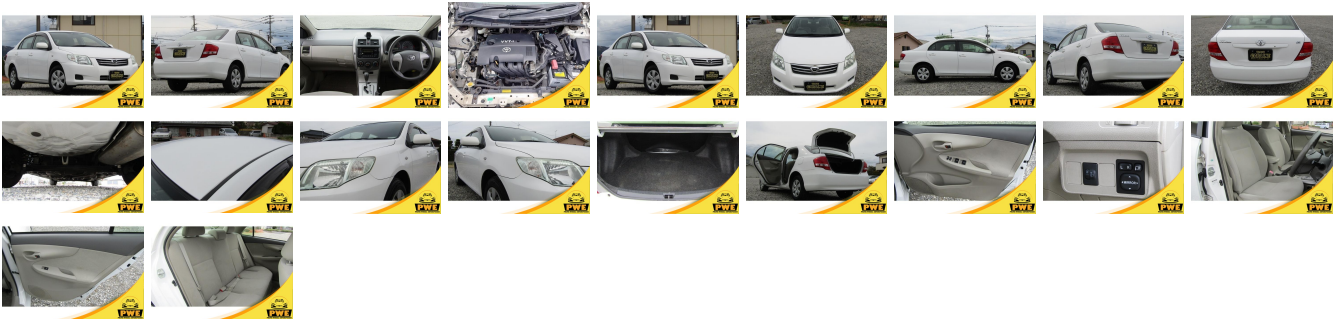

**Vehicle Information**

**PWE 1058**

TOYOTA

**First Registration Year:** 2009-10  
**Manufacture Year:** 2009-10

**Model:** COROLLA AXIO      **Chassis No:** NZE141-615\*\*      **Transmission:** Automatic      **Exterior:**  
**Grade:** 4.5      **Engine:**      **Mileage:** 66,899      **Interior:**  
**Fuel:** Petrol      **Seats:** 5      **Engine Capacity:** 1,500  
**Drive Train:**      **Color:** WHITE

**Vehicle Options:**

Pwr Steering	Pwr Wind	Pwr Mirrors	Center Lock
Air Cond	Reverse Camera	Pwr Slide Door	Easy Closer
Cruise Control	ABS	Air Bag	Fog Lamps
HID Head Lamps	LED Head Lamps	Spare Key	Remote Key
Push Start	Seat Heater	Pwr Seat	Leather Seat
Floor Mat	Sun Roof	Alloy Wheels	Grill Guard
Rear Wiper	Rear Spoiler	Stereo	Navi/TV
Car CD	Car MD	AUX	Spare Tire
Spare Tire Case	Puncture Repairing Kit	Tool	Jack
Operators Manual	Maint. Record		