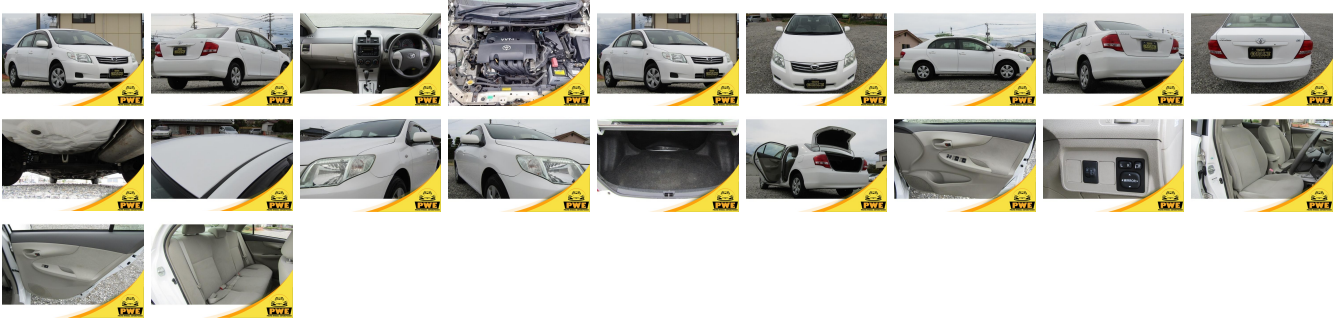

Vehicle Information

PWE 1058

TOYOTA

First Registration Year: 2009-10
Manufacture Year: 2009-10

Model:	COROLLA AXIO	Chassis No:	NZE141-615**	Transmission:	Automatic	Exterior:	
Grade:	4.5	Engine:		Mileage:	66,899	Interior:	
Fuel:	Petrol	Seats:	5	Engine Capacity:	1,500		
Drive Train:				Color:	WHITE		

Vehicle Options:

Pwr Steering	Pwr Wind	Pwr Mirrors	Center Lock
Air Cond	Reverse Camera	Pwr Slide Door	Easy Closer
Cruise Control	ABS	Air Bag	Fog Lamps
HID Head Lamps	LED Head Lamps	Spare Key	Remote Key
Push Start	Seat Heater	Pwr Seat	Leather Seat
Floor Mat	Sun Roof	Alloy Wheels	Grill Guard
Rear Wiper	Rear Spoiler	Stereo	Navi/TV
Car CD	Car MD	AUX	Spare Tire
Spare Tire Case	Puncture Repairing Kit	Tool	Jack
Operators Manual	Maint. Record		