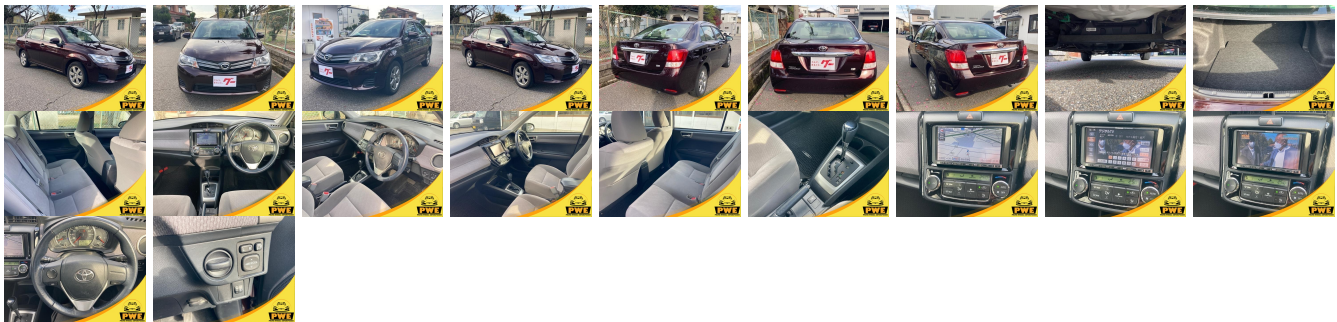

**Vehicle Information**

**PWE 1067**

TOYOTA

**First Registration Year:** 2012-08  
**Manufacture Year:** 2012-08

**Model:** COROLLA AXIO      **Chassis No:** NZE161-702\*\*\*\*      **Transmission:** Automatic      **Exterior:**  
**Grade:** 4.5      **Engine:**      **Mileage:** 31,889      **Interior:**  
**Fuel:** Petrol      **Seats:** 5      **Engine Capacity:** 1,500  
**Drive Train:**      **Color:** DARK RED M

**Vehicle Options:**

Pwr Steering	Pwr Wind	Pwr Mirrors	Center Lock
Air Cond	Reverse Camera	Pwr Slide Door	Easy Closer
Cruise Control	ABS	Air Bag	Fog Lamps
HID Head Lamps	LED Head Lamps	Spare Key	Remote Key
Push Start	Seat Heater	Pwr Seat	Leather Seat
Floor Mat	Sun Roof	Alloy Wheels	Grill Guard
Rear Wiper	Rear Spoiler	Stereo	Navi/TV
Car CD	Car MD	AUX	Spare Tire
Spare Tire Case	Puncture Repairing Kit	Tool	Jack
Operators Manual	Maint. Record		