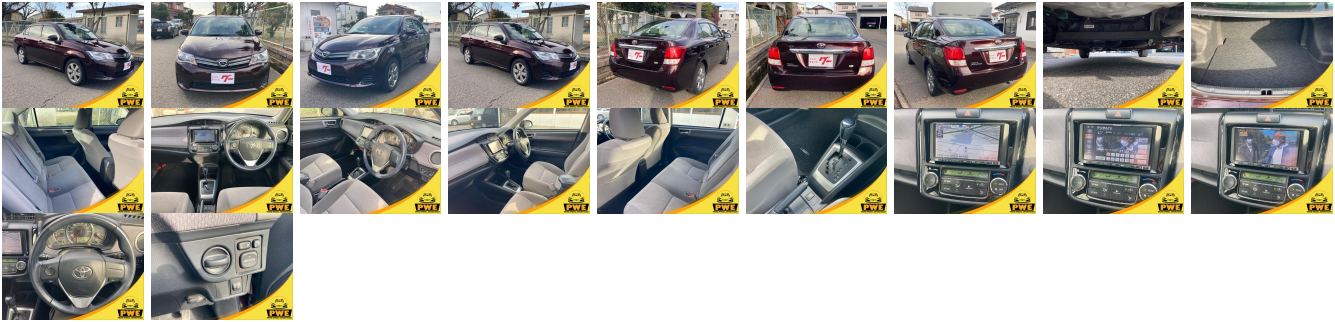

## Vehicle Information

PWE 1067

TOYOTA

**First Registration Year:** 2012-08  
**Manufacture Year:** 2012-08

<b>Model:</b>	COROLLA AXIO	<b>Chassis No:</b>	NZE161-702****	<b>Transmission:</b>	Automatic	<b>Exterior:</b>
<b>Grade:</b>	4.5	<b>Engine:</b>		<b>Mileage:</b>	31,889	<b>Interior:</b>
<b>Fuel:</b>	Petrol	<b>Seats:</b>	5	<b>Engine Capacity:</b>	1,500	
<b>Drive Train:</b>				<b>Color:</b>	DARK RED M	

## Vehicle Options:

Pwr Steering	Pwr Wind	Pwr Mirrors	Center Lock
Air Cond	Reverse Camera	Pwr Slide Door	Easy Closer
Cruise Control	ABS	Air Bag	Fog Lamps
HID Head Lamps	LED Head Lamps	Spare Key	Remote Key
Push Start	Seat Heater	Pwr Seat	Leather Seat
Floor Mat	Sun Roof	Alloy Wheels	Grill Guard
Rear Wiper	Rear Spoiler	Stereo	Navi/TV
Car CD	Car MD	AUX	Spare Tire
Spare Tire Case	Puncture Repairing Kit	Tool	Jack
Operators Manual	Maint. Record		