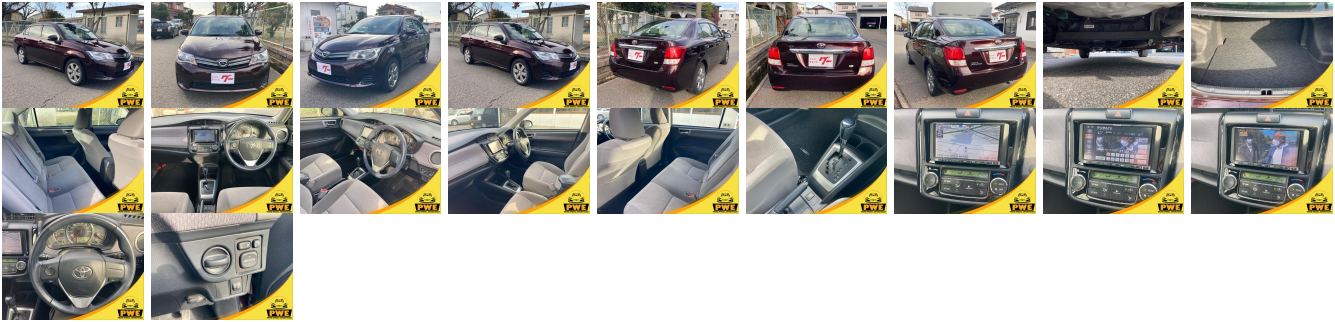

Vehicle Information

PWE 1067

TOYOTA

First Registration Year: 2012-08
Manufacture Year: 2012-08

Model:	COROLLA AXIO	Chassis No:	NZE161-702****	Transmission:	Automatic	Exterior:	
Grade:	4.5	Engine:		Mileage:	31,889	Interior:	
Fuel:	Petrol	Seats:	5	Engine Capacity:	1,500		
Drive Train:				Color:	DARK RED M		

Vehicle Options:

Pwr Steering	Pwr Wind	Pwr Mirrors	Center Lock
Air Cond	Reverse Camera	Pwr Slide Door	Easy Closer
Cruise Control	ABS	Air Bag	Fog Lamps
HID Head Lamps	LED Head Lamps	Spare Key	Remote Key
Push Start	Seat Heater	Pwr Seat	Leather Seat
Floor Mat	Sun Roof	Alloy Wheels	Grill Guard
Rear Wiper	Rear Spoiler	Stereo	Navi/TV
Car CD	Car MD	AUX	Spare Tire
Spare Tire Case	Puncture Repairing Kit	Tool	Jack
Operators Manual	Maint. Record		