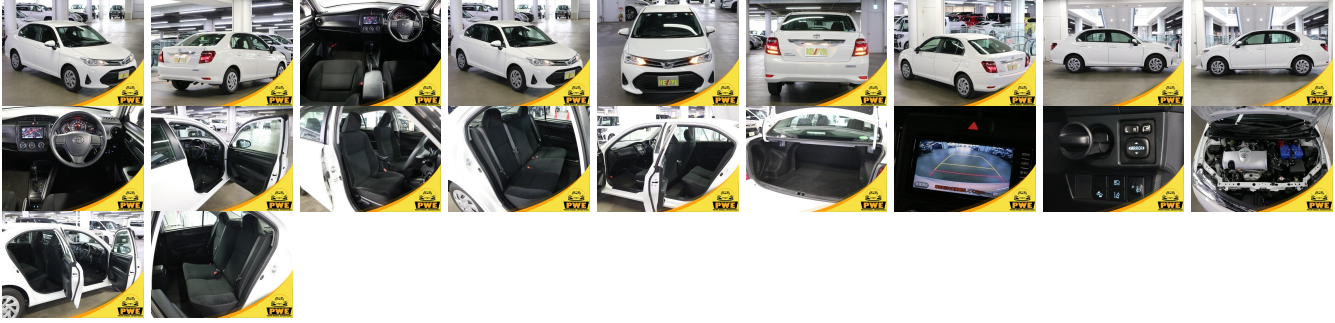

Vehicle Information

PWE 1055

TOYOTA

First Registration Year: 2018-09
Manufacture Year: 2018-09

Model: COROLLA AXIO **Chassis No:** NRE161-006**** **Transmission:** Automatic **Exterior:**
Grade: 4.5 **Engine:** **Mileage:** 3,000 **Interior:**
Fuel: Hybrid **Seats:** 5 **Engine Capacity:** 1,500
Drive Train: **Color:** WHITE

Vehicle Options:

Pwr Steering	Pwr Wind	Pwr Mirrors	Center Lock
Air Cond	Reverse Camera	Pwr Slide Door	Easy Closer
Cruise Control	ABS	Air Bag	Fog Lamps
HID Head Lamps	LED Head Lamps	Spare Key	Remote Key
Push Start	Seat Heater	Pwr Seat	Leather Seat
Floor Mat	Sun Roof	Alloy Wheels	Grill Guard
Rear Wiper	Rear Spoiler	Stereo	Navi/TV
Car CD	Car MD	AUX	Spare Tire
Spare Tire Case	Puncture Repairing Kit	Tool	Jack
Operators Manual	Maint. Record		