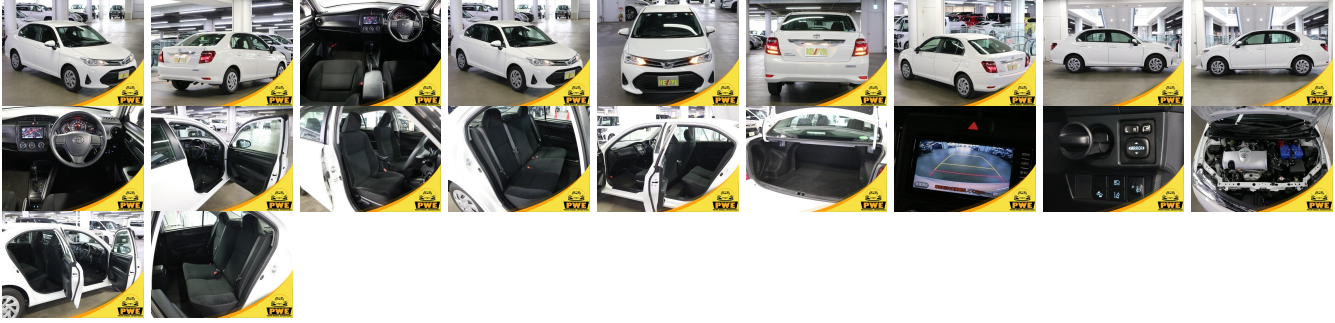

## Vehicle Information

PWE 1055

TOYOTA

**First Registration Year:** 2018-09  
**Manufacture Year:** 2018-09

**Model:** COROLLA AXIO      **Chassis No:** NRE161-006\*\*\*\*      **Transmission:** Automatic      **Exterior:**  
**Grade:** 4.5      **Engine:**      **Mileage:** 3,000      **Interior:**  
**Fuel:** Hybrid      **Seats:** 5      **Engine Capacity:** 1,500  
**Drive Train:**      **Color:** WHITE

## Vehicle Options:

Pwr Steering	Pwr Wind	Pwr Mirrors	Center Lock
Air Cond	Reverse Camera	Pwr Slide Door	Easy Closer
Cruise Control	ABS	Air Bag	Fog Lamps
HID Head Lamps	LED Head Lamps	Spare Key	Remote Key
Push Start	Seat Heater	Pwr Seat	Leather Seat
Floor Mat	Sun Roof	Alloy Wheels	Grill Guard
Rear Wiper	Rear Spoiler	Stereo	Navi/TV
Car CD	Car MD	AUX	Spare Tire
Spare Tire Case	Puncture Repairing Kit	Tool	Jack
Operators Manual	Maint. Record		