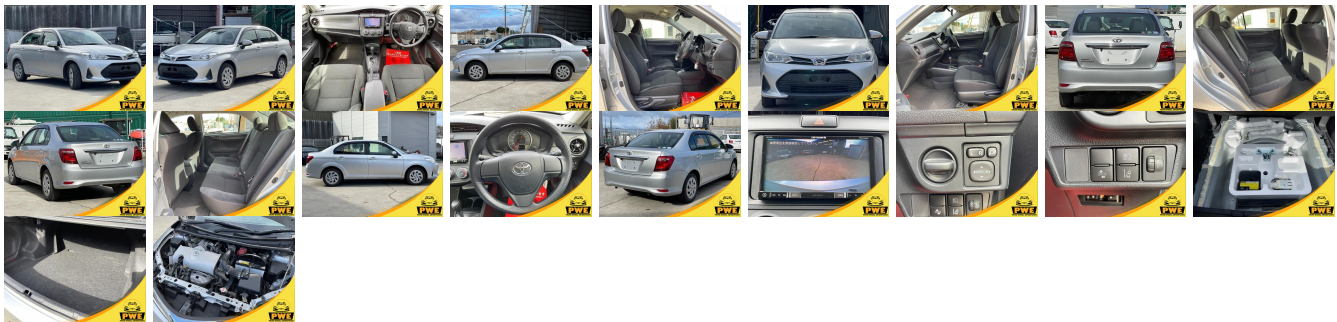

Vehicle Information

PWE 6134

TOYOTA

First Registration Year: 2018-05
 Manufacture Year: 2018-05

Model: COROLLA AXIO **Chassis No:** NRE161-005**** **Transmission:** Automatic **Exterior:**
Grade: 3.5 **Engine:** **Mileage:** 69,569 **Interior:**
Fuel: Petrol **Seats:** 4 **Engine Capacity:** 1,500
Drive Train: 2WD **Color:** SILVER

Vehicle Options:

Pwr Steering	Pwr Wind	Pwr Mirrors	Center Lock
Air Cond	Reverse Camera	Pwr Slide Door	Easy Closer
Cruise Control	ABS	Air Bag	Fog Lamps
HID Head Lamps	LED Head Lamps	Spare Key	Remote Key
Push Start	Seat Heater	Pwr Seat	Leather Seat
Floor Mat	Sun Roof	Alloy Wheels	Grill Guard
Rear Wiper	Rear Spoiler	Stereo	Navi/TV
Car CD	Car MD	AUX	Spare Tire
Spare Tire Case	Puncture Repairing Kit	Tool	Jack
Operators Manual	Maint. Record		