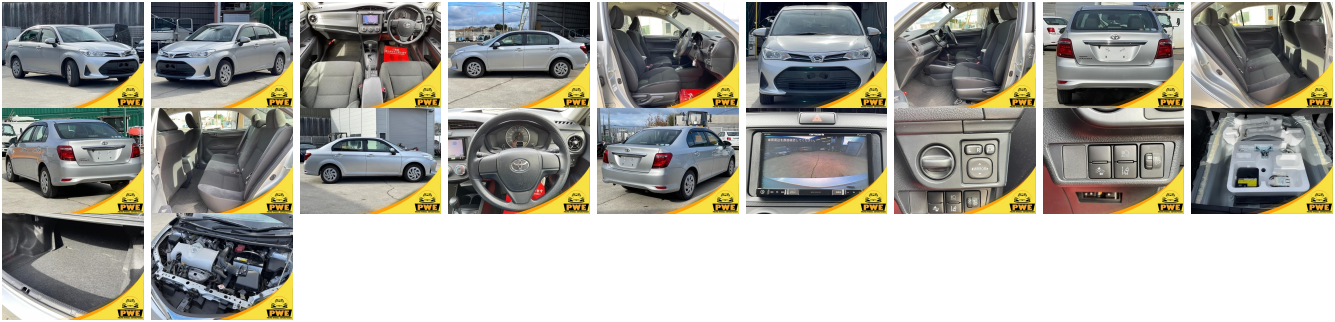

Vehicle Information

PWE 6134

TOYOTA

First Registration Year: 2018-05
Manufacture Year: 2018-05

Model:	COROLLA AXIO	Chassis No:	NRE161-005****	Transmission:	Automatic	Exterior:	
Grade:	3.5	Engine:		Mileage:	69,569	Interior:	
Fuel:	Petrol	Seats:	4	Engine Capacity:	1,500		
Drive Train:	2WD			Color:	SILVER		

Vehicle Options:

Pwr Steering	Pwr Wind	Pwr Mirrors	Center Lock
Air Cond	Reverse Camera	Pwr Slide Door	Easy Closer
Cruise Control	ABS	Air Bag	Fog Lamps
HID Head Lamps	LED Head Lamps	Spare Key	Remote Key
Push Start	Seat Heater	Pwr Seat	Leather Seat
Floor Mat	Sun Roof	Alloy Wheels	Grill Guard
Rear Wiper	Rear Spoiler	Stereo	Navi/TV
Car CD	Car MD	AUX	Spare Tire
Spare Tire Case	Puncture Repairing Kit	Tool	Jack
Operators Manual	Maint. Record		