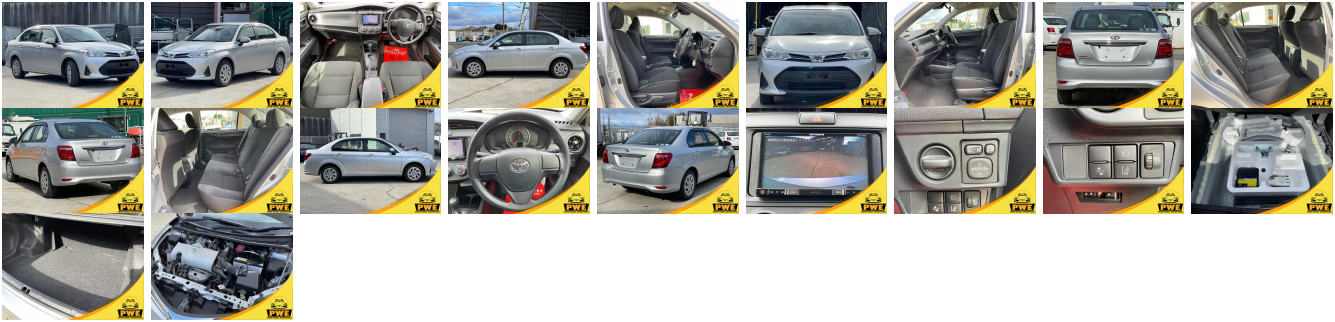

## Vehicle Information

PWE 6134

TOYOTA

**First Registration Year:** 2018-05  
**Manufacture Year:** 2018-05

<b>Model:</b>	COROLLA AXIO	<b>Chassis No:</b>	NRE161-005****	<b>Transmission:</b>	Automatic	<b>Exterior:</b>	
<b>Grade:</b>	3.5	<b>Engine:</b>		<b>Mileage:</b>	69,569	<b>Interior:</b>	
<b>Fuel:</b>	Petrol	<b>Seats:</b>	4	<b>Engine Capacity:</b>	1,500		
<b>Drive Train:</b>	2WD			<b>Color:</b>	SILVER		

## Vehicle Options:

Pwr Steering	Pwr Wind	Pwr Mirrors	Center Lock
Air Cond	Reverse Camera	Pwr Slide Door	Easy Closer
Cruise Control	ABS	Air Bag	Fog Lamps
HID Head Lamps	LED Head Lamps	Spare Key	Remote Key
Push Start	Seat Heater	Pwr Seat	Leather Seat
Floor Mat	Sun Roof	Alloy Wheels	Grill Guard
Rear Wiper	Rear Spoiler	Stereo	Navi/TV
Car CD	Car MD	AUX	Spare Tire
Spare Tire Case	Puncture Repairing Kit	Tool	Jack
Operators Manual	Maint. Record		