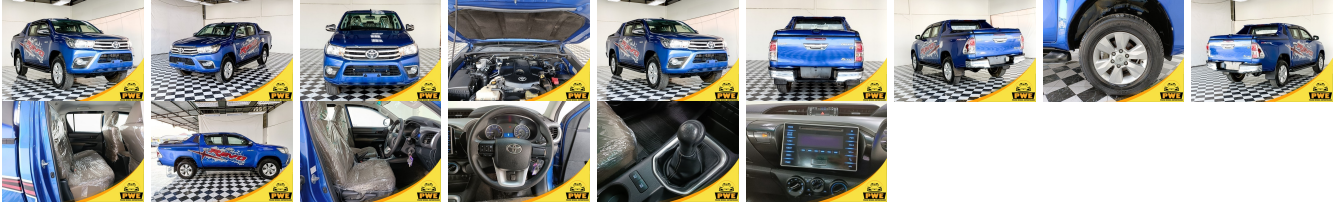

Vehicle Information

PWE 1422

TOYOTA

First Registration Year: 2017-02
Manufacture Year: 2017-02

Model: DOUBLE CAB **Chassis No:** MR0JB8DDXXXXX **Transmission:** Manual **Exterior:**
Grade: 4.5 **Engine:** **Mileage:** 89,000 **Interior:**
Fuel: Diesel **Seats:** 5 **Engine Capacity:** 2,400
Drive Train: 2WD **Color:** BLUE