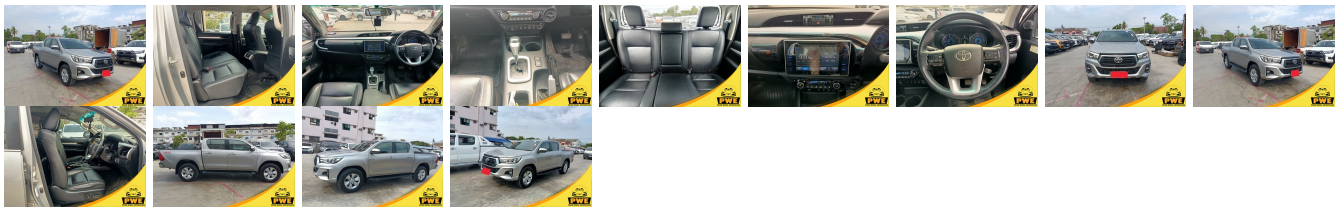

Vehicle Information

PWE 1448

TOYOTA

First Registration Year: 2018-05
Manufacture Year: 2018-05

Model: DOUBLE CAB **Chassis No:** MR0BA3CDXXXXX **Transmission:** Automatic **Exterior:**
Grade: 4.5 **Engine:** **Mileage:** 72,500 **Interior:**
Fuel: Diesel **Seats:** 5 **Engine Capacity:** 2,800
Drive Train: 4WD **Color:** SILVER

Vehicle Options:

Pwr Steering	Pwr Wind	Pwr Mirrors	Center Lock
Air Cond	Reverse Camera	Pwr Slide Door	Easy Closer
Cruise Control	ABS	Air Bag	Fog Lamps
HID Head Lamps	LED Head Lamps	Spare Key	Remote Key
Push Start	Seat Heater	Pwr Seat	Leather Seat
Floor Mat	Sun Roof	Alloy Wheels	Grill Guard
Rear Wiper	Rear Spoiler	Stereo	Navi/TV
Car CD	Car MD	AUX	Spare Tire
Spare Tire Case	Puncture Repairing Kit	Tool	Jack
Operators Manual	Maint. Record		