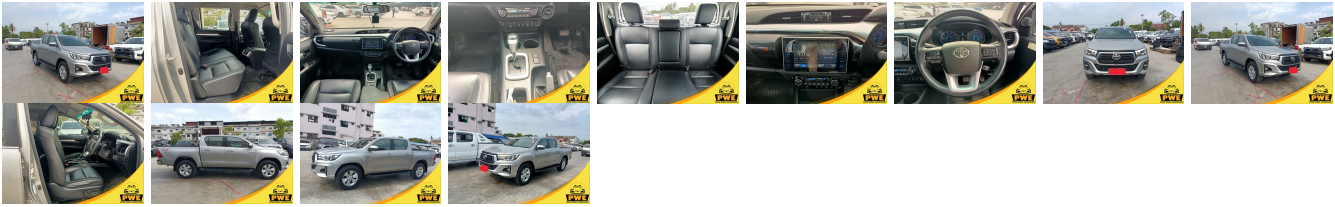

Vehicle Information

PWE 1448

TOYOTA

First Registration Year: 2018-05
Manufacture Year: 2018-05

Model: DOUBLE CAB **Chassis No:** MR0BA3CDXXXXX **Transmission:** Automatic **Exterior:**
Grade: 4.5 **Engine:** **Mileage:** 72,500 **Interior:**
Fuel: Diesel **Seats:** 5 **Engine Capacity:** 2,800
Drive Train: 4WD **Color:** SILVER

Vehicle Options:

Pwr Steering	Pwr Wind	Pwr Mirrors	Center Lock
Air Cond	Reverse Camera	Pwr Slide Door	Easy Closer
Cruise Control	ABS	Air Bag	Fog Lamps
HID Head Lamps	LED Head Lamps	Spare Key	Remote Key
Push Start	Seat Heater	Pwr Seat	Leather Seat
Floor Mat	Sun Roof	Alloy Wheels	Grill Guard
Rear Wiper	Rear Spoiler	Stereo	Navi/TV
Car CD	Car MD	AUX	Spare Tire
Spare Tire Case	Puncture Repairing Kit	Tool	Jack
Operators Manual	Maint. Record		