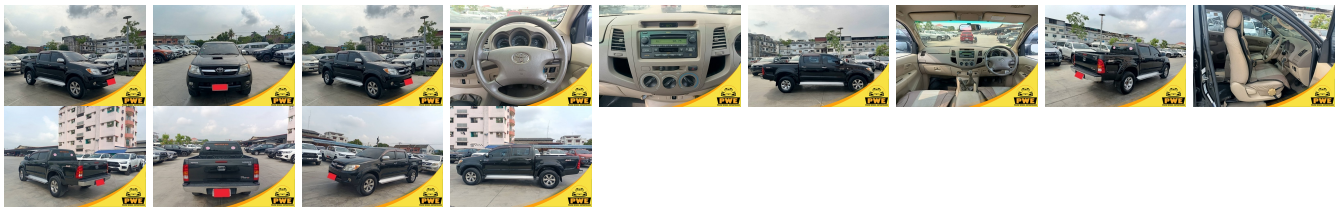

Vehicle Information

PWE 1464

TOYOTA

First Registration Year: 2007-09
Manufacture Year: 2007-09

Model: DOUBLE CAB **Chassis No:** MR0FZ29GXXXXX **Transmission:** Manual **Exterior:**
Grade: 4.5 **Engine:** **Mileage:** 59,500 **Interior:**
Fuel: Diesel **Seats:** 5 **Engine Capacity:** 3,000
Drive Train: 4WD **Color:** BLACK