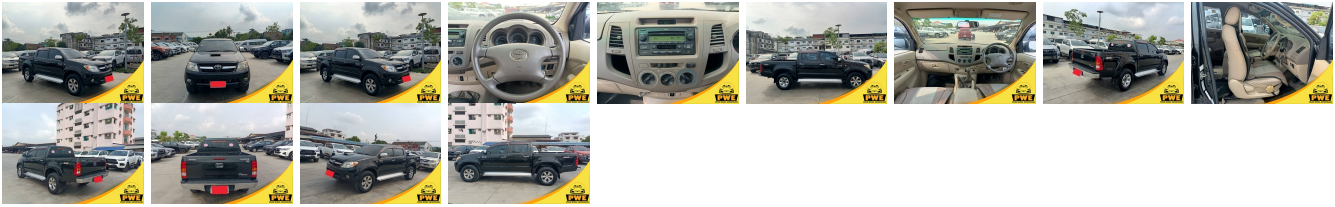

Vehicle Information

PWE 1464

TOYOTA

First Registration Year: 2007-09
 Manufacture Year: 2007-09

Model: DOUBLE CAB **Chassis No:** MR0FZ29GXXXXX **Transmission:** Manual **Exterior:**
Grade: 4.5 **Engine:** **Mileage:** 59,500 **Interior:**
Fuel: Diesel **Seats:** 5 **Engine Capacity:** 3,000
Drive Train: 4WD **Color:** BLACK