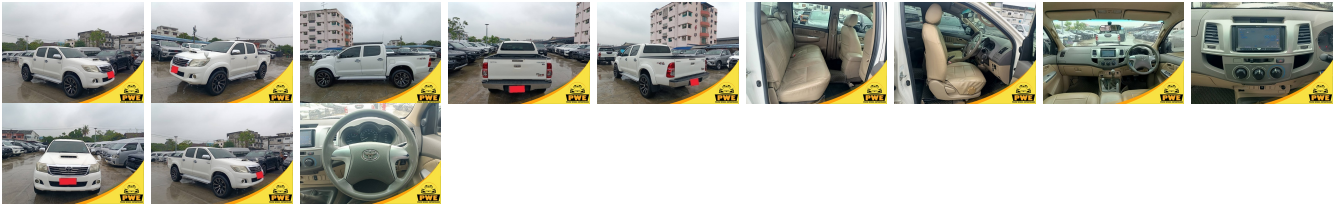

Vehicle Information

PWE 1436

TOYOTA

First Registration Year: 2012-06
Manufacture Year: 2012-06

Model: DOUBLE CAB **Chassis No:** MR0FR29GXXXXX **Transmission:** Manual **Exterior:**
Grade: 4.5 **Engine:** **Mileage:** 72,500 **Interior:**
Fuel: Diesel **Seats:** 5 **Engine Capacity:** 2,500
Drive Train: 4WD **Color:** WHITE

Vehicle Options:

Pwr Steering	Pwr Wind	Pwr Mirrors	Center Lock
Air Cond	Reverse Camera	Pwr Slide Door	Easy Closer
Cruise Control	ABS	Air Bag	Fog Lamps
HID Head Lamps	LED Head Lamps	Spare Key	Remote Key
Push Start	Seat Heater	Pwr Seat	Leather Seat
Floor Mat	Sun Roof	Alloy Wheels	Grill Guard
Rear Wiper	Rear Spoiler	Stereo	Navi/TV
Car CD	Car MD	AUX	Spare Tire
Spare Tire Case	Puncture Repairing Kit	Tool	Jack
Operators Manual	Maint. Record		