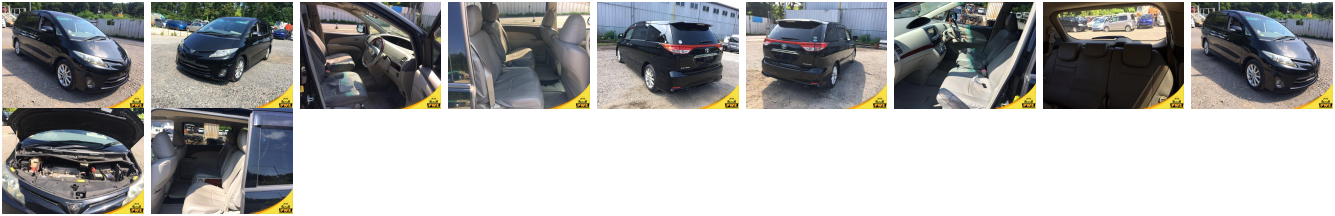

Vehicle Information

PWE 5005

TOYOTA

First Registration Year: 2010-08
Manufacture Year: 2010-08

Model:	ESTIMA AERAS	Chassis No:	ACR50W	Transmission:	Automatic	Exterior:
Grade:	3.5	Engine:		Mileage:	80,680	Interior:
Fuel:	Petrol	Seats:	7	Engine Capacity:	2,400	
Drive Train:	2WD			Color:	Black	

Vehicle Options:

Pwr Steering	Pwr Wind	Pwr Mirrors	Center Lock
Air Cond	Reverse Camera	Pwr Slide Door	Easy Closer
Cruise Control	ABS	Air Bag	Fog Lamps
HID Head Lamps	LED Head Lamps	Spare Key	Remote Key
Push Start	Seat Heater	Pwr Seat	Leather Seat
Floor Mat	Sun Roof	Alloy Wheels	Grill Guard
Rear Wiper	Rear Spoiler	Stereo	Navi/TV
Car CD	Car MD	AUX	Spare Tire
Spare Tire Case	Puncture Repairing Kit	Tool	Jack
Operators Manual	Maint. Record		