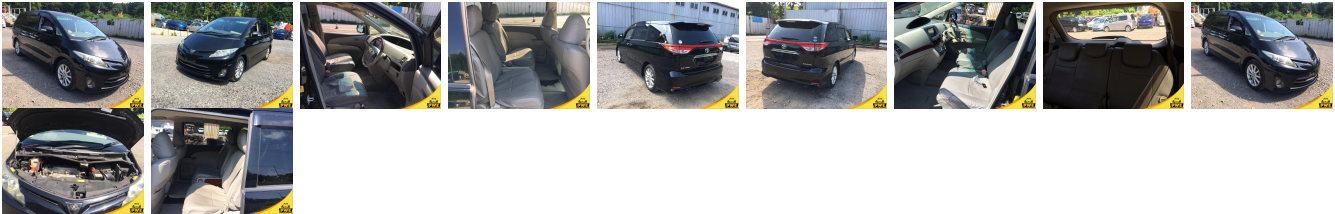

Vehicle Information

PWE 5005

TOYOTA

First Registration Year: 2010-08
 Manufacture Year: 2010-08

Model: ESTIMA AERAS **Chassis No:** ACR50W **Transmission:** Automatic **Exterior:**
Grade: 3.5 **Engine:** **Mileage:** 80,680 **Interior:**
Fuel: Petrol **Seats:** 7 **Engine Capacity:** 2,400
Drive Train: 2WD **Color:** Black

Vehicle Options:

Pwr Steering	Pwr Wind	Pwr Mirrors	Center Lock
Air Cond	Reverse Camera	Pwr Slide Door	Easy Closer
Cruise Control	ABS	Air Bag	Fog Lamps
HID Head Lamps	LED Head Lamps	Spare Key	Remote Key
Push Start	Seat Heater	Pwr Seat	Leather Seat
Floor Mat	Sun Roof	Alloy Wheels	Grill Guard
Rear Wiper	Rear Spoiler	Stereo	Navi/TV
Car CD	Car MD	AUX	Spare Tire
Spare Tire Case	Puncture Repairing Kit	Tool	Jack
Operators Manual	Maint. Record		