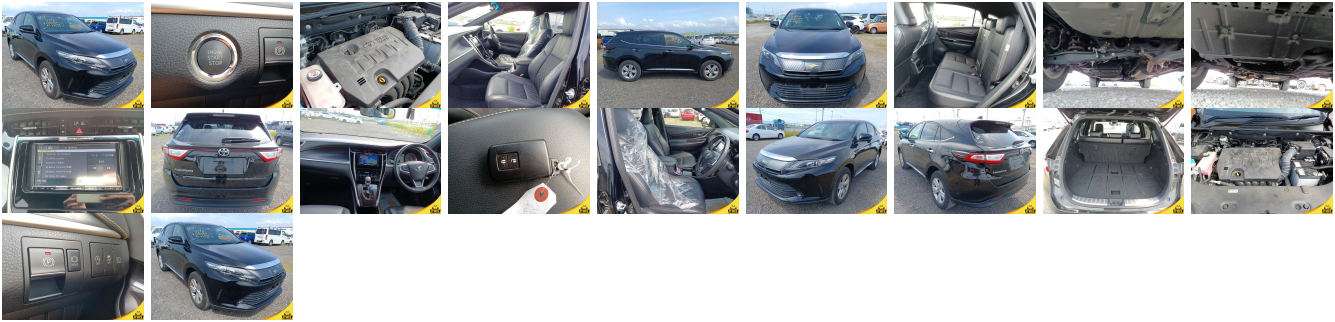

## Vehicle Information

PWE-1006

TOYOTA

First Registration Year: 2020-01  
 Manufacture Year: 2020-01

<b>Model:</b>	HARRIER ELEGANCE	<b>Chassis No:</b>	ZSU60-0190***	<b>Transmission:</b>	CVT	<b>Exterior:</b>	
<b>Grade:</b>	5	<b>Engine:</b>		<b>Mileage:</b>	17,758	<b>Interior:</b>	
<b>Fuel:</b>	Petrol	<b>Seats:</b>	5	<b>Engine Capacity:</b>	2,000		
<b>Drive Train:</b>				<b>Color:</b>	Black		

## Vehicle Options:

Pwr Steering	Pwr Wind	Pwr Mirrors	Center Lock
Air Cond	Reverse Camera	Pwr Slide Door	Easy Closer
Cruise Control	ABS	Air Bag	Fog Lamps
HID Head Lamps	LED Head Lamps	Spare Key	Remote Key
Push Start	Seat Heater	Pwr Seat	Leather Seat
Floor Mat	Sun Roof	Alloy Wheels	Grill Guard
Rear Wiper	Rear Spoiler	Stereo	Navi/TV
Car CD	Car MD	AUX	Spare Tire
Spare Tire Case	Puncture Repairing Kit	Tool	Jack
Operators Manual	Maint. Record		