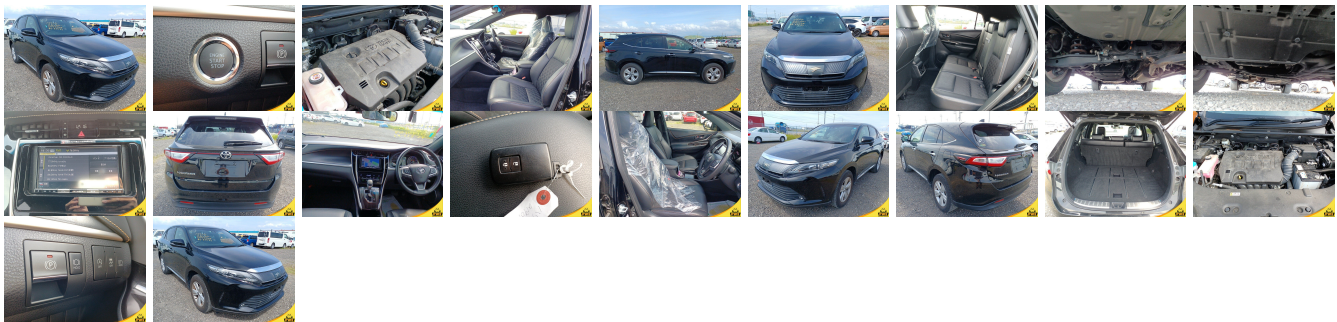

## Vehicle Information

PWE-1006

TOYOTA

First Registration Year: 2020-01  
 Manufacture Year: 2020-01

**Model:** HARRIER ELEGANCE      **Chassis No:** ZSU60-0190\*\*\*      **Transmission:** CVT      **Exterior:**  
**Grade:** 5      **Engine:**      **Mileage:** 17,758      **Interior:**  
**Fuel:** Petrol      **Seats:** 5      **Engine Capacity:** 2,000  
**Drive Train:**      **Color:** Black

## Vehicle Options:

Pwr Steering	Pwr Wind	Pwr Mirrors	Center Lock
Air Cond	Reverse Camera	Pwr Slide Door	Easy Closer
Cruise Control	ABS	Air Bag	Fog Lamps
HID Head Lamps	LED Head Lamps	Spare Key	Remote Key
Push Start	Seat Heater	Pwr Seat	Leather Seat
Floor Mat	Sun Roof	Alloy Wheels	Grill Guard
Rear Wiper	Rear Spoiler	Stereo	Navi/TV
Car CD	Car MD	AUX	Spare Tire
Spare Tire Case	Puncture Repairing Kit	Tool	Jack
Operators Manual	Maint. Record		