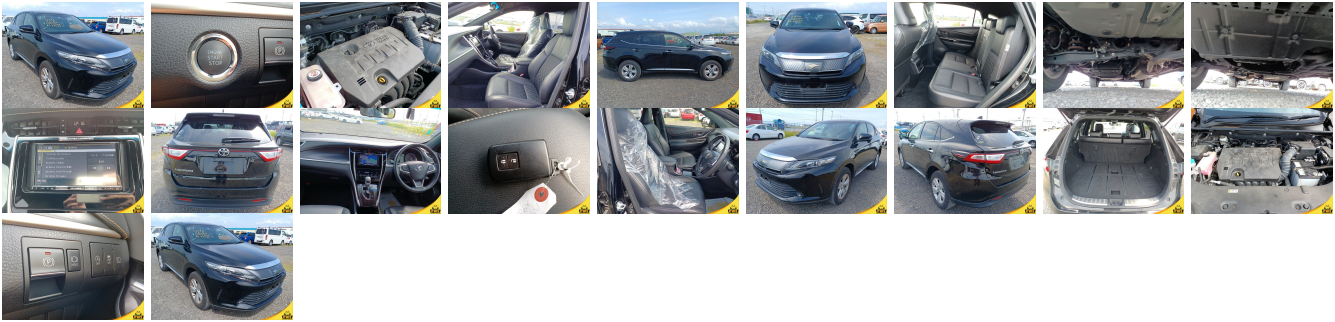

## Vehicle Information

PWE-1006

TOYOTA

**First Registration Year:** 2020-01  
**Manufacture Year:** 2020-01

<b>Model:</b>	HARRIER ELEGANCE	<b>Chassis No:</b>	ZSU60-0190***	<b>Transmission:</b>	CVT	<b>Exterior:</b>	
<b>Grade:</b>	5	<b>Engine:</b>		<b>Mileage:</b>	17,758	<b>Interior:</b>	
<b>Fuel:</b>	Petrol	<b>Seats:</b>	5	<b>Engine Capacity:</b>	2,000		
<b>Drive Train:</b>				<b>Color:</b>	Black		

## Vehicle Options:

Pwr Steering	Pwr Wind	Pwr Mirrors	Center Lock
Air Cond	Reverse Camera	Pwr Slide Door	Easy Closer
Cruise Control	ABS	Air Bag	Fog Lamps
HID Head Lamps	LED Head Lamps	Spare Key	Remote Key
Push Start	Seat Heater	Pwr Seat	Leather Seat
Floor Mat	Sun Roof	Alloy Wheels	Grill Guard
Rear Wiper	Rear Spoiler	Stereo	Navi/TV
Car CD	Car MD	AUX	Spare Tire
Spare Tire Case	Puncture Repairing Kit	Tool	Jack
Operators Manual	Maint. Record		