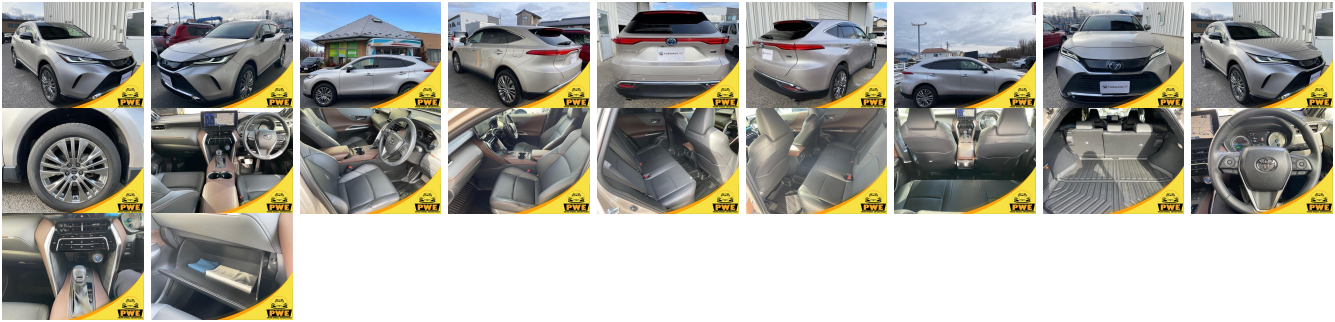

## Vehicle Information

PWE 1491

TOYOTA

First Registration Year: 2022-01  
 Manufacture Year: 2022-01

<b>Model:</b>	HARRIER	<b>Chassis No:</b>	AXUH85-002****	<b>Transmission:</b>	Automatic	<b>Exterior:</b>
<b>Grade:</b>	5.0	<b>Engine:</b>		<b>Mileage:</b>	19,000	<b>Interior:</b>
<b>Fuel:</b>	Petrol	<b>Seats:</b>	5	<b>Engine Capacity:</b>	2,500	
<b>Drive Train:</b>	4WD			<b>Color:</b>	GRAY	

## Vehicle Options:

Pwr Steering	Pwr Wind	Pwr Mirrors	Center Lock
Air Cond	Reverse Camera	Pwr Slide Door	Easy Closer
Cruise Control	ABS	Air Bag	Fog Lamps
HID Head Lamps	LED Head Lamps	Spare Key	Remote Key
Push Start	Seat Heater	Pwr Seat	Leather Seat
Floor Mat	Sun Roof	Alloy Wheels	Grill Guard
Rear Wiper	Rear Spoiler	Stereo	Navi/TV
Car CD	Car MD	AUX	Spare Tire
Spare Tire Case	Puncture Repairing Kit	Tool	Jack
Operators Manual	Maint. Record		