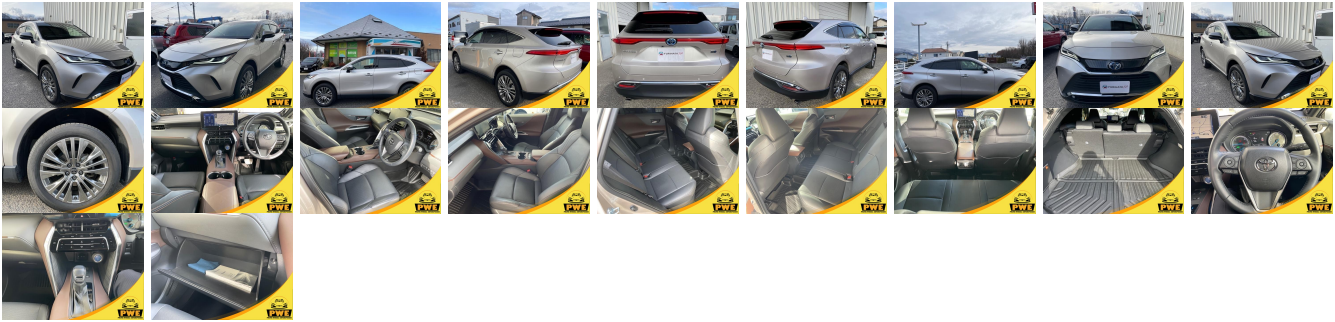

Vehicle Information

PWE 1491

TOYOTA

First Registration Year: 2022-01
 Manufacture Year: 2022-01

Model:	HARRIER	Chassis No:	AXUH85-002****	Transmission:	Automatic	Exterior:
Grade:	5.0	Engine:		Mileage:	19,000	Interior:
Fuel:	Petrol	Seats:	5	Engine Capacity:	2,500	
Drive Train:	4WD			Color:	GRAY	

Vehicle Options:

Pwr Steering	Pwr Wind	Pwr Mirrors	Center Lock
Air Cond	Reverse Camera	Pwr Slide Door	Easy Closer
Cruise Control	ABS	Air Bag	Fog Lamps
HID Head Lamps	LED Head Lamps	Spare Key	Remote Key
Push Start	Seat Heater	Pwr Seat	Leather Seat
Floor Mat	Sun Roof	Alloy Wheels	Grill Guard
Rear Wiper	Rear Spoiler	Stereo	Navi/TV
Car CD	Car MD	AUX	Spare Tire
Spare Tire Case	Puncture Repairing Kit	Tool	Jack
Operators Manual	Maint. Record		