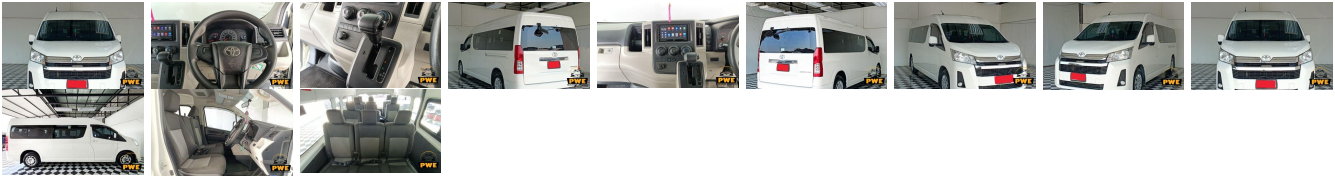

## Vehicle Information

PWE 6200

Toyota

**First Registration Year:** 2024-02  
**Manufacture Year:** 2024-02

**Model:** Hiace      **Chassis No:** JTFHB8CP806031979      **Transmission:** Automatic      **Exterior:**  
**Grade:** 3.5      **Engine:**      **Mileage:** 10      **Interior:**  
**Fuel:** Diesel      **Seats:** 15      **Engine Capacity:** 2,800  
**Drive Train:**      **Color:** White

## Vehicle Options:

Pwr Steering	Pwr Wind	Pwr Mirrors	Center Lock
Air Cond	Reverse Camera	Pwr Slide Door	Easy Closer
Cruise Control	ABS	Air Bag	Fog Lamps
HID Head Lamps	LED Head Lamps	Spare Key	Remote Key
Push Start	Seat Heater	Pwr Seat	Leather Seat
Floor Mat	Sun Roof	Alloy Wheels	Grill Guard
Rear Wiper	Rear Spoiler	Stereo	Navi/TV
Car CD	Car MD	AUX	Spare Tire
Spare Tire Case	Puncture Repairing Kit	Tool	Jack
Operators Manual	Maint. Record		