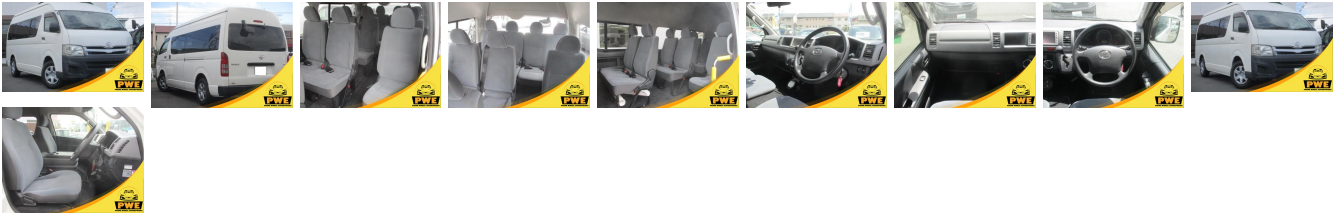

Vehicle Information

PWE 5001

TOYOTA

First Registration Year: 2006-06
Manufacture Year: 2006-06

Model:	HIACE	Chassis No:	KDH222B-0017***	Transmission:	Automatic	Exterior:	
Grade:	3.5	Engine:		Mileage:	77,500	Interior:	
Fuel:	Diesel	Seats:	14	Engine Capacity:	2,500		
Drive Train:	2WD			Color:	PEARL		

Vehicle Options:

Pwr Steering	Pwr Wind	Pwr Mirrors	Center Lock
Air Cond	Reverse Camera	Pwr Slide Door	Easy Closer
Cruise Control	ABS	Air Bag	Fog Lamps
HID Head Lamps	LED Head Lamps	Spare Key	Remote Key
Push Start	Seat Heater	Pwr Seat	Leather Seat
Floor Mat	Sun Roof	Alloy Wheels	Grill Guard
Rear Wiper	Rear Spoiler	Stereo	Navi/TV
Car CD	Car MD	AUX	Spare Tire
Spare Tire Case	Puncture Repairing Kit	Tool	Jack
Operators Manual	Maint. Record		