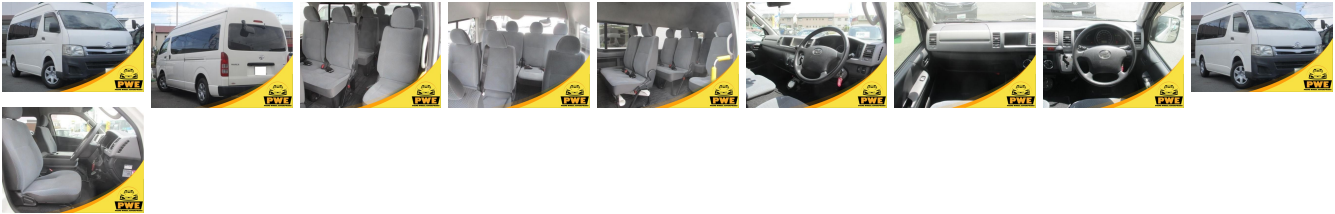

## Vehicle Information

**PWE 5001**

TOYOTA

**First Registration Year:** 2006-06  
**Manufacture Year:** 2006-06

<b>Model:</b>	HIACE	<b>Chassis No:</b>	KDH222B-0017***	<b>Transmission:</b>	Automatic	<b>Exterior:</b>	
<b>Grade:</b>	3.5	<b>Engine:</b>		<b>Mileage:</b>	77,500	<b>Interior:</b>	
<b>Fuel:</b>	Diesel	<b>Seats:</b>	14	<b>Engine Capacity:</b>	2,500		
<b>Drive Train:</b>	2WD			<b>Color:</b>	PEARL		

## Vehicle Options:

Pwr Steering	Pwr Wind	Pwr Mirrors	Center Lock
Air Cond	Reverse Camera	Pwr Slide Door	Easy Closer
Cruise Control	ABS	Air Bag	Fog Lamps
HID Head Lamps	LED Head Lamps	Spare Key	Remote Key
Push Start	Seat Heater	Pwr Seat	Leather Seat
Floor Mat	Sun Roof	Alloy Wheels	Grill Guard
Rear Wiper	Rear Spoiler	Stereo	Navi/TV
Car CD	Car MD	AUX	Spare Tire
Spare Tire Case	Puncture Repairing Kit	Tool	Jack
Operators Manual	Maint. Record		