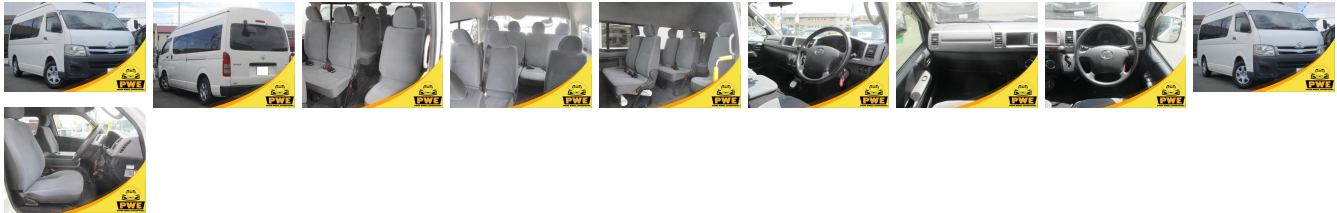

Vehicle Information

PWE 5001

TOYOTA

First Registration Year: 2006-06
Manufacture Year: 2006-06

Model: HIACE	Chassis No: KDH222B-0017***	Transmission: Automatic	Exterior:
Grade: 3.5		Mileage: 77,500	Interior:
Fuel: Diesel	Engine:	Engine Capacity: 2,500	
Drive Train: 2WD	Seats: 14	Color: PEARL	

Vehicle Options:

Pwr Steering	Pwr Wind	Pwr Mirrors	Center Lock
Air Cond	Reverse Camera	Pwr Slide Door	Easy Closer
Cruise Control	ABS	Air Bag	Fog Lamps
HID Head Lamps	LED Head Lamps	Spare Key	Remote Key
Push Start	Seat Heater	Pwr Seat	Leather Seat
Floor Mat	Sun Roof	Alloy Wheels	Grill Guard
Rear Wiper	Rear Spoiler	Stereo	Navi/TV
Car CD	Car MD	AUX	Spare Tire
Spare Tire Case	Puncture Repairing Kit	Tool	Jack
Operators Manual	Maint. Record		