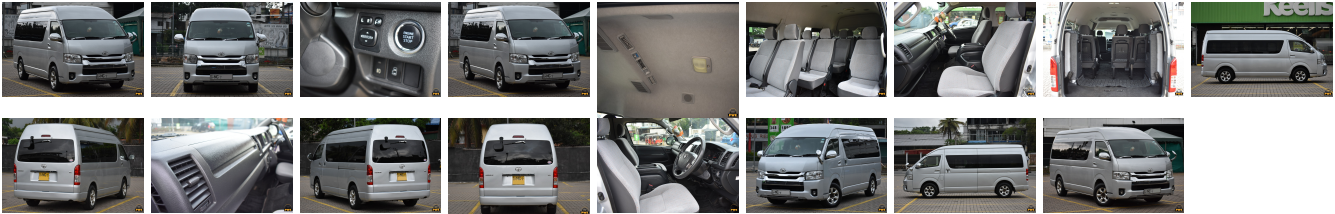

Vehicle Information

PWE-1009

Toyota

First Registration Year: 2023-03
Manufacture Year: 2023-03

Model:	Hiace	Chassis No:	GDH223-200****	Transmission:	Automatic	Exterior:
Grade:	4.5			Mileage:	12,000	Interior:
Fuel:	Diesel	Engine:		Engine Capacity:	2,800	
Drive Train:		Seats:	14	Color:	Silver M	

Vehicle Options:

Pwr Steering	Pwr Wind	Pwr Mirrors	Center Lock
Air Cond	Reverse Camera	Pwr Slide Door	Easy Closer
Cruise Control	ABS	Air Bag	Fog Lamps
HID Head Lamps	LED Head Lamps	Spare Key	Remote Key
Push Start	Seat Heater	Pwr Seat	Leather Seat
Floor Mat	Sun Roof	Alloy Wheels	Grill Guard
Rear Wiper	Rear Spoiler	Stereo	Navi/TV
Car CD	Car MD	AUX	Spare Tire
Spare Tire Case	Puncture Repairing Kit	Tool	Jack
Operators Manual	Maint. Record		