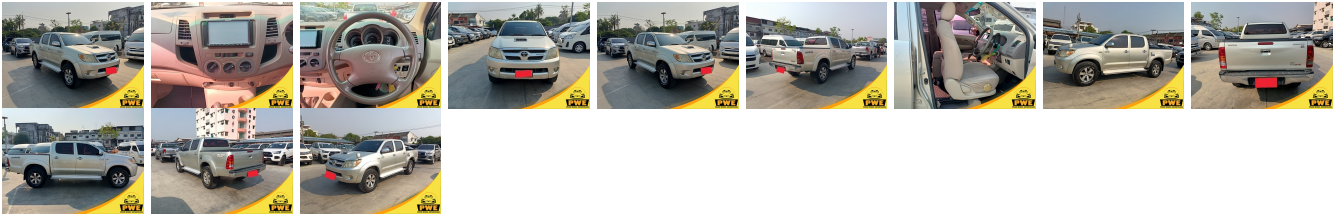

Vehicle Information

PWE 1235

TOYOTA

First Registration Year: 2006-03
Manufacture Year: 2006-03

Model: HILUX **Chassis No:** MR0FZ29G*****P** **Transmission:** Automatic **Exterior:**
Grade: 4.5 **Engine:** **Mileage:** 78,000 **Interior:**
Fuel: Diesel **Seats:** 4 **Engine Capacity:** 3,000
Drive Train: 4WD **Color:** SILVER