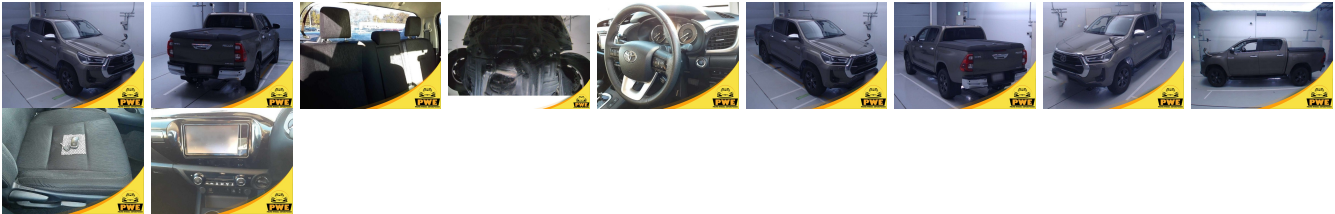

## Vehicle Information

**PWE 1227**

TOYOTA

**First Registration Year:** 2020-06  
**Manufacture Year:** 2020-06

<b>Model:</b>	HILUX	<b>Chassis No:</b>	GUN125-641****	<b>Transmission:</b>	Automatic	<b>Exterior:</b>	
<b>Grade:</b>	4.5	<b>Engine:</b>		<b>Mileage:</b>	59,000	<b>Interior:</b>	
<b>Fuel:</b>	Diesel	<b>Seats:</b>	5	<b>Engine Capacity:</b>	2,400		
<b>Drive Train:</b>	4WD			<b>Color:</b>	BRONZE		

## Vehicle Options:

Pwr Steering	Pwr Wind	Pwr Mirrors	Center Lock
Air Cond	Reverse Camera	Pwr Slide Door	Easy Closer
Cruise Control	ABS	Air Bag	Fog Lamps
HID Head Lamps	LED Head Lamps	Spare Key	Remote Key
Push Start	Seat Heater	Pwr Seat	Leather Seat
Floor Mat	Sun Roof	Alloy Wheels	Grill Guard
Rear Wiper	Rear Spoiler	Stereo	Navi/TV
Car CD	Car MD	AUX	Spare Tire
Spare Tire Case	Puncture Repairing Kit	Tool	Jack
Operators Manual	Maint. Record		