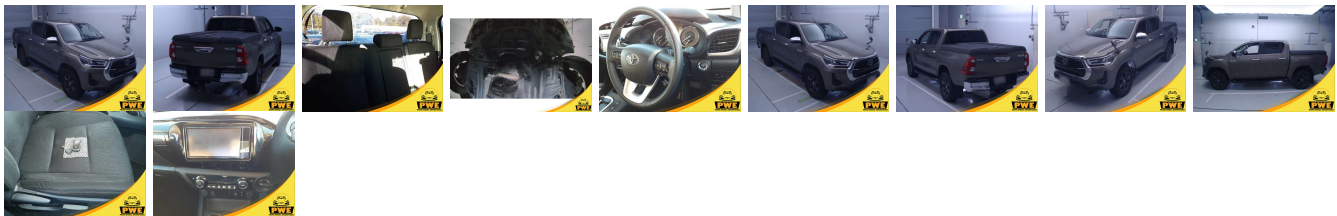

Vehicle Information

PWE 1227

TOYOTA

First Registration Year: 2020-06
Manufacture Year: 2020-06

Model:	HILUX	Chassis No:	GUN125-641****	Transmission:	Automatic	Exterior:	
Grade:	4.5	Engine:		Mileage:	59,000	Interior:	
Fuel:	Diesel	Seats:	5	Engine Capacity:	2,400		
Drive Train:	4WD			Color:	BRONZE		

Vehicle Options:

Pwr Steering	Pwr Wind	Pwr Mirrors	Center Lock
Air Cond	Reverse Camera	Pwr Slide Door	Easy Closer
Cruise Control	ABS	Air Bag	Fog Lamps
HID Head Lamps	LED Head Lamps	Spare Key	Remote Key
Push Start	Seat Heater	Pwr Seat	Leather Seat
Floor Mat	Sun Roof	Alloy Wheels	Grill Guard
Rear Wiper	Rear Spoiler	Stereo	Navi/TV
Car CD	Car MD	AUX	Spare Tire
Spare Tire Case	Puncture Repairing Kit	Tool	Jack
Operators Manual	Maint. Record		