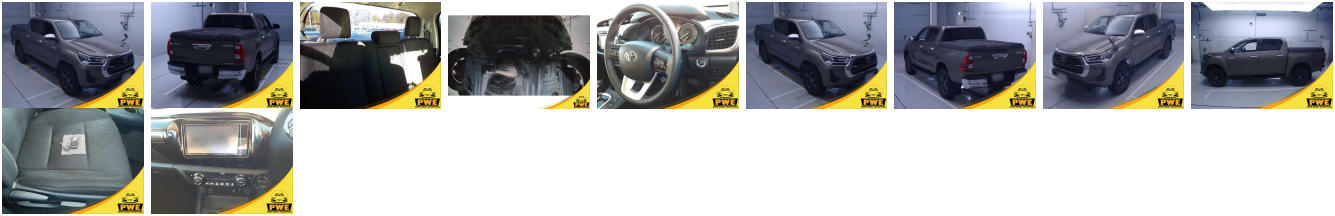

Vehicle Information

PWE 1227

TOYOTA

First Registration Year: 2020-06
Manufacture Year: 2020-06

Model:	HILUX	Chassis No:	GUN125-641****	Transmission:	Automatic	Exterior:	
Grade:	4.5	Engine:		Mileage:	59,000	Interior:	
Fuel:	Diesel	Seats:	5	Engine Capacity:	2,400		
Drive Train:	4WD			Color:	BRONZE		

Vehicle Options:

Pwr Steering	Pwr Wind	Pwr Mirrors	Center Lock
Air Cond	Reverse Camera	Pwr Slide Door	Easy Closer
Cruise Control	ABS	Air Bag	Fog Lamps
HID Head Lamps	LED Head Lamps	Spare Key	Remote Key
Push Start	Seat Heater	Pwr Seat	Leather Seat
Floor Mat	Sun Roof	Alloy Wheels	Grill Guard
Rear Wiper	Rear Spoiler	Stereo	Navi/TV
Car CD	Car MD	AUX	Spare Tire
Spare Tire Case	Puncture Repairing Kit	Tool	Jack
Operators Manual	Maint. Record		